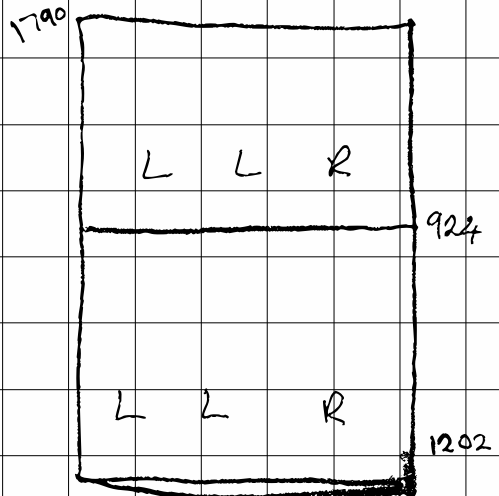

Pure White Hidden Tilt Tier on Tier

63 mm louvers

Lounge

1190

15mm drop on sill

Bedroom As Lounge

12mm drop on sill