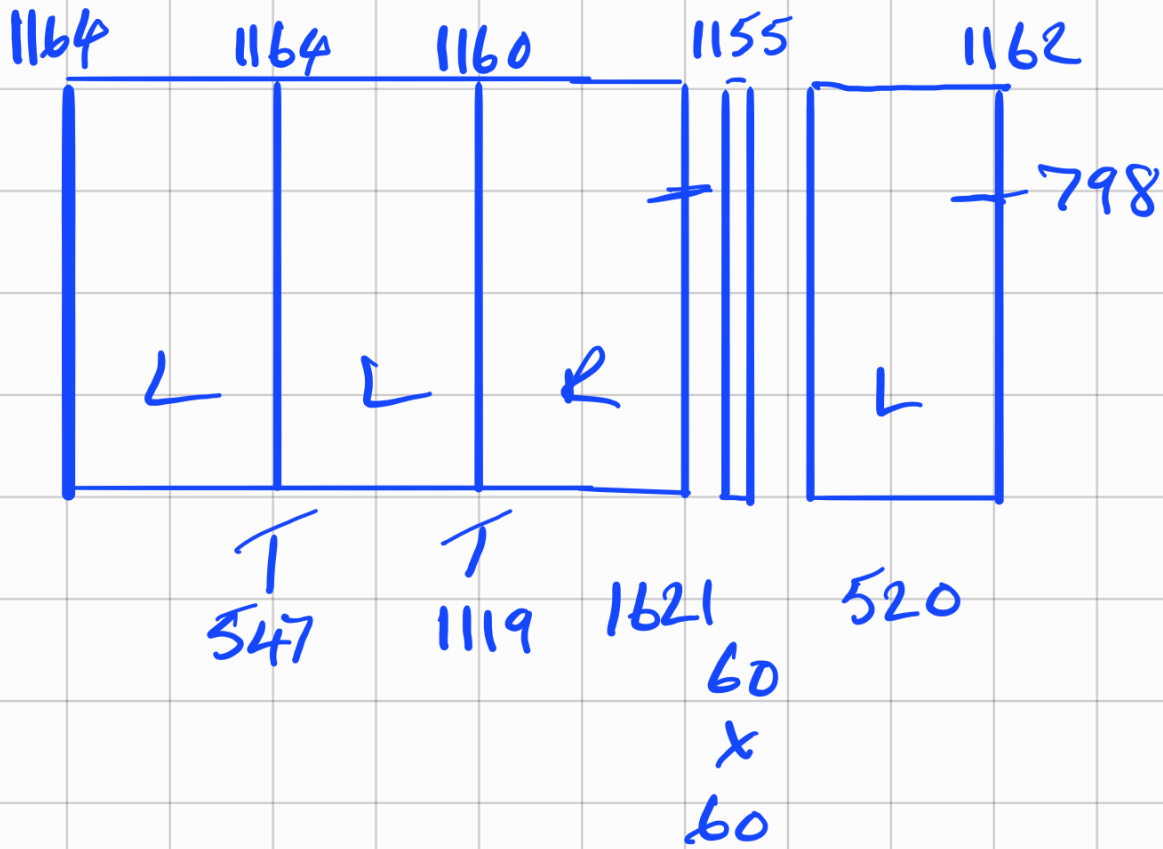

Lounge 2 white handles for

Kitchen

Bedroom

1148

Silk White

76mm

Champagne B/O

Blind