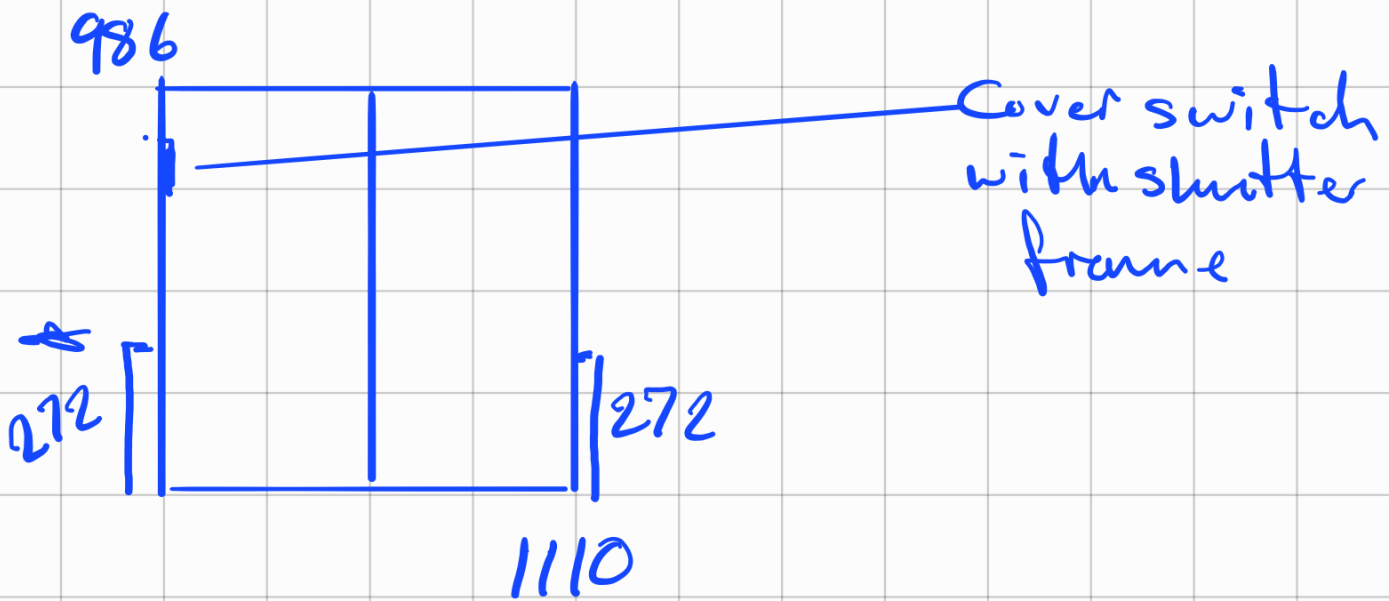

Lounge 2 white handles for

Kitchen

Bedroom

1148

Silk White

76mm

Champagne B/O

Blind