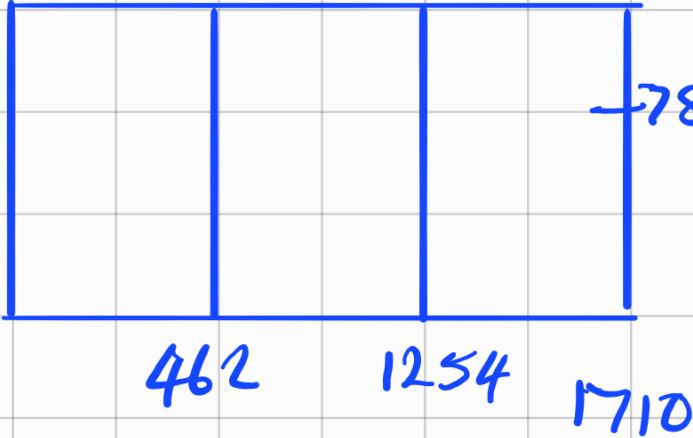

Lounge 2 white handles for

Kitchen

Bedroom

1148

Silk White

76mm

Champagne B/O

Blind