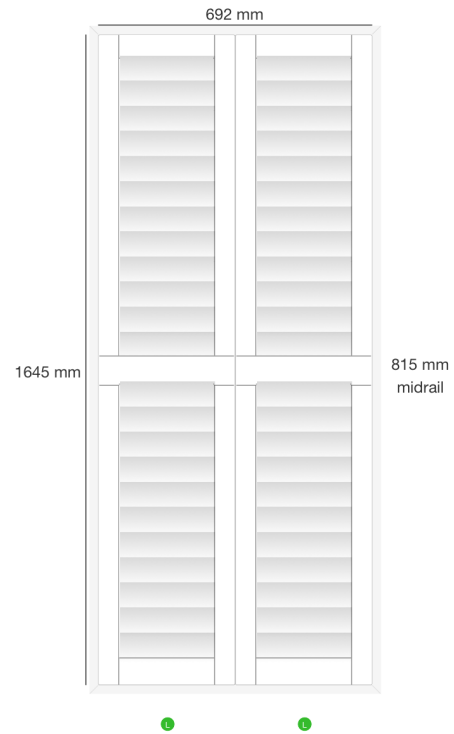

**Dealer Name:** Gavin Moore  
**Company:** Blinds Expert  
**Trading Name:** Main  
**Order No:** SF21868  
**Reference:** Donaghy S11 8UU

Shutter: #181409  
Location: Bay 1  
Mount Type: Inside  
Product: Mimeo Composite Shutters - Europe  
Style: FullHeight  
Color: SF01- Pure White  
Width: 692mm  
Height: 1645mm  
Panel Config: LL  
Critical Midrail : No  
Midrail 1: 815mm  
Stile Type: 50.8MM BEADED STILE ASTRAGAL COMPOSITE  
Slat size: 76.2mm  
Louvre Opening: 1 way  
Tilt Rod: clear view  
Hinge Color: Pure White Hinges  
Frame Sides: top, bottom, left, right  
Frame Type: L60 Side Fix - Composite  
Which panel opens first? R  
Stained Colours £0.00  
Filling triangles: 55mm X 55mm X 43mm X 1645mm £20.00  
Price: £168.20  
VAT: £33.64

**Dealer Name:** Gavin Moore  
**Company:** Blinds Expert  
**Trading Name:** Main  
**Order No:** SF21868  
**Reference:** Donaghy S11 8UU

Shutter: #181410  
Location: Bay 2  
Mount Type: Inside  
Product: Mimeo Composite Shutters - Europe  
Style: FullHeight  
Color: SF01- Pure White  
Width: 1085mm  
Height: 1645mm  
Panel Config: LR  
Critical Midrail : No  
Midrail 1: 815mm  
Stile Type: 50.8MM BEADED STILE ASTRAGAL COMPOSITE  
Slat size: 76.2mm  
Louvre Opening: 1 way  
Tilt Rod: clear view  
Hinge Color: Pure White Hinges  
Frame Sides: top, bottom, left, right  
Frame Type: L60 Side Fix - Composite  
Which panel opens first? R  
Stained Colours £0.00  
Price: £231.40  
VAT: £46.28