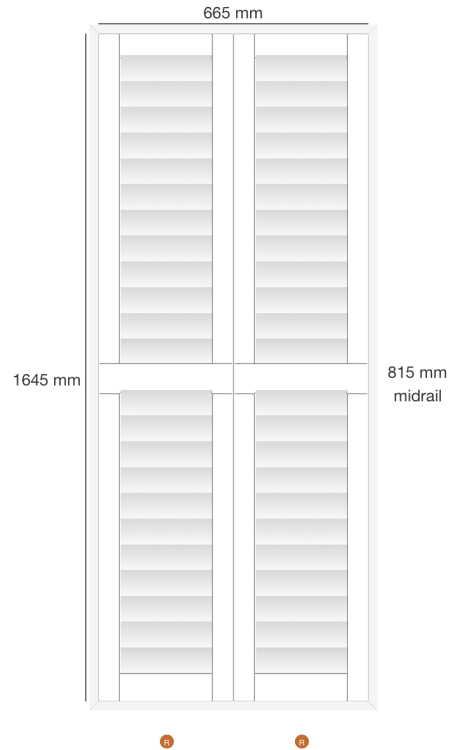

Shutter: #181411
Location: Bay 3
Mount Type: Inside
Product: Mimeo Composite Shutters - Europe
Style: FullHeight
Color: SF01- Pure White
Width: 665mm
Height: 1645mm
Panel Config: RR
Critical Midrail : No
Midrail 1: 815mm
Stile Type: 50.8MM BEADED STILE ASTRAGAL COMPOSITE
Slat size: 76.2mm
Louvre Opening: 1 way
Tilt Rod: clear view
Hinge Color: Pure White Hinges
Frame Sides: top, bottom, left, right
Frame Type: L60 Side Fix - Composite
Which panel opens first? R
Stained Colours £0.00
Filling triangles: 55mm X 55mm X 43mm X 1645mm £20.00
Price: £161.70
VAT: £32.34

Dealer Name: Gavin Moore
Company: Blinds Expert
Trading Name: Main
Order No: SF21868
Reference: Donaghy S11 8UU