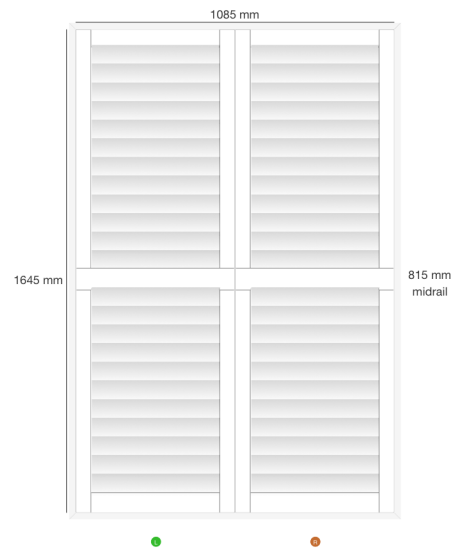

**Dealer Name:** Gavin Moore  
**Company:** Blinds Expert  
**Trading Name:** Main  
**Order No:** SF21868  
**Reference:** Donaghy S11 8UU

Shutter: #181409  
Location: Bay 1  
Mount Type: Inside  
Product: Mimeo Composite Shutters - Europe  
Style: FullHeight  
Color: SF01- Pure White  
Width: 692mm  
Height: 1645mm  
Panel Config: LL  
Critical Midrail : No  
Midrail 1: 815mm  
Stile Type: 50.8MM BEADED STILE ASTRAGAL COMPOSITE  
Slat size: 76.2mm  
Louvre Opening: 1 way  
Tilt Rod: clear view  
Hinge Color: Pure White Hinges  
Frame Sides: top, bottom, left, right  
Frame Type: L60 Side Fix - Composite  
Which panel opens first? R  
Stained Colours £0.00  
Filling triangles: 55mm X 55mm X 43mm X 1645mm £20.00  
Price: £168.20  
VAT: £33.64

**Dealer Name:** Gavin Moore  
**Company:** Blinds Expert  
**Trading Name:** Main  
**Order No:** SF21868  
**Reference:** Donaghy S11 8UU

Shutter: #181410  
Location: Bay 2  
Mount Type: Inside  
Product: Mimeo Composite Shutters - Europe  
Style: FullHeight  
Color: SF01- Pure White  
Width: 1085mm  
Height: 1645mm  
Panel Config: LR  
Critical Midrail : No  
Midrail 1: 815mm  
Stile Type: 50.8MM BEADED STILE ASTRAGAL COMPOSITE  
Slat size: 76.2mm  
Louvre Opening: 1 way  
Tilt Rod: clear view  
Hinge Color: Pure White Hinges  
Frame Sides: top, bottom, left, right  
Frame Type: L60 Side Fix - Composite  
Which panel opens first? R  
Stained Colours £0.00  
Price: £231.40  
VAT: £46.28