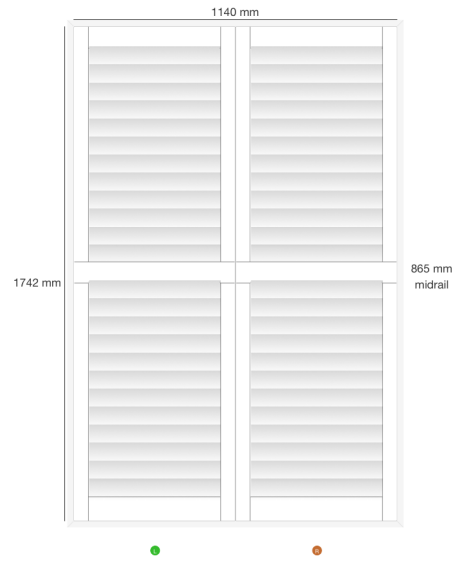

Shutter: #181412
Location: Bedroom
Mount Type: Inside
Product: Mimeo Composite Shutters - Europe
Style: FullHeight
Color: SF01- Pure White
Width: 1140mm
Height: 1742mm
Panel Config: LR
Critical Midrail : No
Midrail 1: 865mm
Stile Type: 50.8MM BEADED STILE ASTRAGAL COMPOSITE
Slat size: 76.2mm
Louvre Opening: 1 way
Tilt Rod: clear view
Hinge Color: Pure White Hinges
Frame Sides: top, bottom, left, right
Frame Type: L60 Side Fix - Composite
Which panel opens first? R
Stained Colours £0.00
Price: £258.70
VAT: £51.74

Total M2: 6.00

Total: £984.00