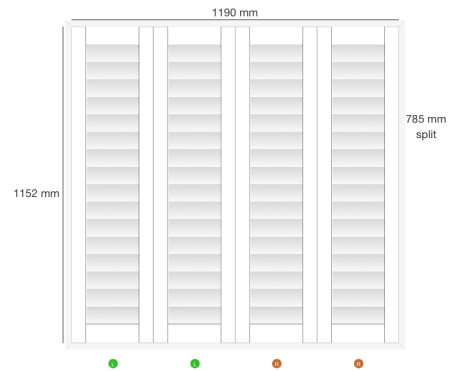

Dealer Name: Gavin Moore
Company: Blinds Expert
Trading Name: Main
Order No: SF25700
Reference: Helen Hilton

Shutter: #203685
Location: Dining Area
Mount Type: Inside
Product: Mimeo Composite Shutters - Europe
Style: FullHeight
Color: SF01- Pure White
Width: 1190mm
Height: 1152mm
Panel Config: LLDRR
Splits 1: 785mm
Stile Type: 50.8MM BEADED STILE ASTRAGAL COMPOSITE
Slat size: 76.2mm
Louvre Opening: 1 way
Tilt Rod: clear view
Hinge Color: Pure White Hinges
Frame Sides: top, bottom, left, right
Frame Type: L60 Side Fix Composite
Which panel opens first? R
Stained Colours: £0.00
Price: £178.10
VAT: £35.62

Total M2: 1.37

Total: £213.72