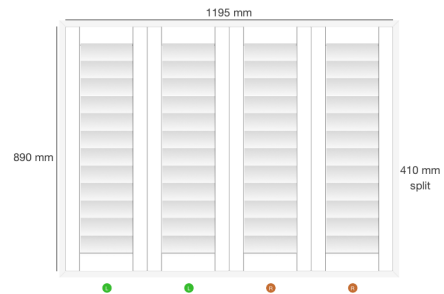

Shutter: #198220
Location: Playroom Front
Mount Type: Inside
Product: Mimeo Composite Shutters - Europe
Style: FullHeight
Color: SF01- Pure White
Width: 1195mm
Height: 890mm
Panel Config: LLDRR
Splits 1: 410mm
Stile Type: 50.8MM BEADED STILE ASTRAGAL COMPOSITE
Slat size: 76.2mm
Louvre Opening: 1 way
Tilt Rod: clear view
Hinge Color: Pure White Hinges
Frame Sides: top, bottom, left, right
Frame Type: L60 Side Fix Composite
Which panel opens first? L
Stained Colours £0.00
Price: £137.80
VAT: £27.56

Dealer Name: Gavin Moore
Company: Blinds Expert
Trading Name: Main
Order No: SF24653
Reference: Josh Allwood S6 6DA