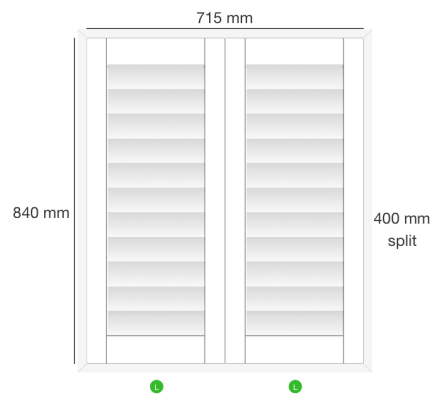

Shutter: #198225
Location: Rear Bed RHS
Mount Type: Inside
Product: Mimeo Composite Shutters - Europe
Style: FullHeight
Color: SF01- Pure White
Width: 715mm
Height: 840mm
Panel Config: LL
Splits 1: 400mm
Stile Type: 50.8MM BEADED STILE ASTRAGAL COMPOSITE
Slat size: 76.2mm
Louvre Opening: 1 way
Tilt Rod: clear view
Hinge Color: Pure White Hinges
Frame Sides: top, bottom, left, right
Frame Type: L60 Side Fix Composite
Which panel opens first? R
Stained Colours £0.00
Price: £78.00
VAT: £15.60

Total M2: 10.06

Total: £1586.16