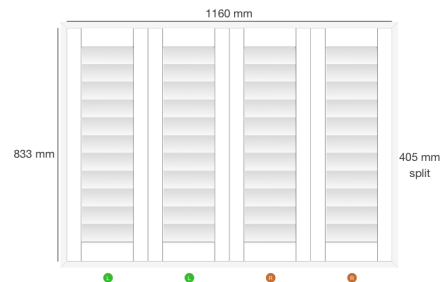

Shutter: #198224
Location: Rear Bed LHS
Mount Type: Inside
Product: Mimeo Composite Shutters - Europe
Style: FullHeight
Color: SF01- Pure White
Width: 1160mm
Height: 833mm
Panel Config: LLDRR
Splits 1: 405mm
Stile Type: 50.8MM BEADED STILE ASTRAGAL COMPOSITE
Slat size: 76.2mm
Louvre Opening: 1 way
Tilt Rod: clear view
Hinge Color: Pure White Hinges
Frame Sides: top, bottom, left, right
Frame Type: L60 Side Fix Composite
Which panel opens first? L
Stained Colours £0.00
Price: £126.10
VAT: £25.22

Dealer Name: Gavin Moore
Company: Blinds Expert
Trading Name: Main
Order No: SF24653
Reference: Josh Allwood S6 6DA