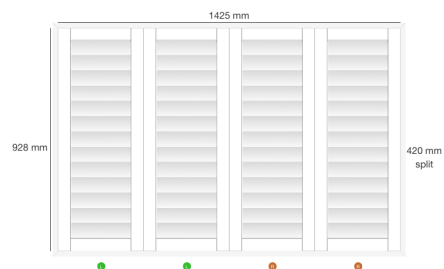

Dealer Name: Gavin Moore
Company: Blinds Expert
Trading Name: Main
Order No: SF24653
Reference: Josh Allwood S6 6DA

Shutter: #198215
Location: Kitchen
Mount Type: Inside
Product: Mimeo Composite Shutters - Europe
Style: FullHeight
Color: SF01- Pure White
Width: 1425mm
Height: 928mm
Panel Config: LLD RR
Splits 1: 420mm
Stile Type: 50.8MM BEADED STILE ASTRAGAL COMPOSITE
Slat size: 76.2mm
Louvre Opening: 1 way
Tilt Rod: clear view
Hinge Color: Pure White Hinges
Frame Sides: top, bottom, left, right
Frame Type: L60 Side Fix Composite
Which panel opens first? L
Stained Colours: £0.00
Price: £171.60
VAT: £34.32

Dealer Name: Gavin Moore
Company: Blinds Expert
Trading Name: Main
Order No: SF24653
Reference: Josh Allwood S6 6DA

Shutter: #198216
Location: Snug
Mount Type: Inside
Product: Mimeo Composite Shutters - Europe
Style: FullHeight
Color: SF01- Pure White
Width: 1160mm
Height: 875mm
Panel Config: LLDRR
Splits 1: 450mm
Stile Type: 50.8MM BEADED STILE ASTRAGAL COMPOSITE
Slat size: 76.2mm
Louvre Opening: 1 way
Tilt Rod: clear view
Hinge Color: Pure White Hinges
Frame Sides: top, bottom, left, right
Frame Type: L60 Side Fix Composite
Which panel opens first? L
Stained Colours £0.00
Price: £131.30
VAT: £26.26

Dealer Name: Gavin Moore
Company: Blinds Expert
Trading Name: Main
Order No: SF24653
Reference: Josh Allwood S6 6DA

Shutter: #198219
Location: Playroom Side
Mount Type: Inside
Product: Mimeo Composite Shutters - Europe
Style: FullHeight
Color: SF01- Pure White
Width: 1242mm
Height: 905mm
Panel Config: LLDRR
Splits 1: 475mm
Stile Type: 50.8MM BEADED STILE ASTRAGAL COMPOSITE
Slat size: 76.2mm
Louvre Opening: 1 way
Tilt Rod: clear view
Hinge Color: Pure White Hinges
Frame Sides: top, bottom, left, right
Frame Type: L60 Side Fix Composite
Which panel opens first? L
Stained Colours £0.00
Price: £145.60
VAT: £29.12