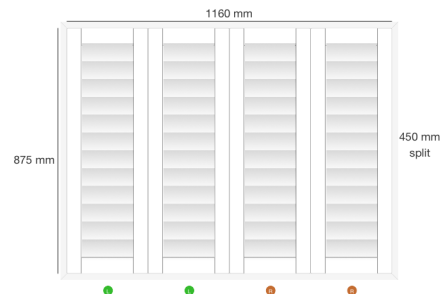

Dealer Name: Gavin Moore
Company: Blinds Expert
Trading Name: Main
Order No: SF24653
Reference: Josh Allwood S6 6DA

Shutter: #198215
Location: Kitchen
Mount Type: Inside
Product: Mimeo Composite Shutters - Europe
Style: FullHeight
Color: SF01- Pure White
Width: 1425mm
Height: 928mm
Panel Config: LLD RR
Splits 1: 420mm
Stile Type: 50.8MM BEADED STILE ASTRAGAL COMPOSITE
Slat size: 76.2mm
Louvre Opening: 1 way
Tilt Rod: clear view
Hinge Color: Pure White Hinges
Frame Sides: top, bottom, left, right
Frame Type: L60 Side Fix Composite
Which panel opens first? L
Stained Colours: £0.00
Price: £171.60
VAT: £34.32

Dealer Name: Gavin Moore
Company: Blinds Expert
Trading Name: Main
Order No: SF24653
Reference: Josh Allwood S6 6DA

Shutter: #198216
Location: Snug
Mount Type: Inside
Product: Mimeo Composite Shutters - Europe
Style: FullHeight
Color: SF01- Pure White
Width: 1160mm
Height: 875mm
Panel Config: LLDRR
Splits 1: 450mm
Stile Type: 50.8MM BEADED STILE ASTRAGAL COMPOSITE
Slat size: 76.2mm
Louvre Opening: 1 way
Tilt Rod: clear view
Hinge Color: Pure White Hinges
Frame Sides: top, bottom, left, right
Frame Type: L60 Side Fix Composite
Which panel opens first? L
Stained Colours £0.00
Price: £131.30
VAT: £26.26

Dealer Name: Gavin Moore
Company: Blinds Expert
Trading Name: Main
Order No: SF24653
Reference: Josh Allwood S6 6DA

Shutter: #198219
Location: Playroom Side
Mount Type: Inside
Product: Mimeo Composite Shutters - Europe
Style: FullHeight
Color: SF01- Pure White
Width: 1242mm
Height: 905mm
Panel Config: LLDRR
Splits 1: 475mm
Stile Type: 50.8MM BEADED STILE ASTRAGAL COMPOSITE
Slat size: 76.2mm
Louvre Opening: 1 way
Tilt Rod: clear view
Hinge Color: Pure White Hinges
Frame Sides: top, bottom, left, right
Frame Type: L60 Side Fix Composite
Which panel opens first? L
Stained Colours £0.00
Price: £145.60
VAT: £29.12