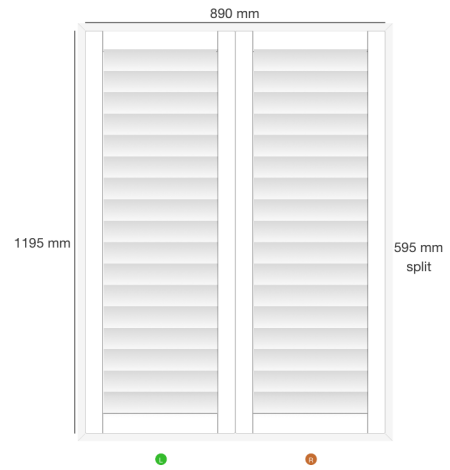

Dealer Name: Gavin Moore
Company: Blinds Expert
Trading Name: Main
Order No: SF24653
Reference: Josh Allwood S6 6DA

Shutter: #198219
Location: Playroom Side
Mount Type: Inside
Product: Mimeo Composite Shutters - Europe
Style: FullHeight
Color: SF01- Pure White
Width: 1242mm
Height: 905mm
Panel Config: LLDRR
Splits 1: 475mm
Stile Type: 50.8MM BEADED STILE ASTRAGAL COMPOSITE
Slat size: 76.2mm
Louvre Opening: 1 way
Tilt Rod: clear view
Hinge Color: Pure White Hinges
Frame Sides: top, bottom, left, right
Frame Type: L60 Side Fix Composite
Which panel opens first? L
Stained Colours £0.00
Price: £145.60
VAT: £29.12

Dealer Name: Gavin Moore
Company: Blinds Expert
Trading Name: Main
Order No: SF24653
Reference: Josh Allwood S6 6DA

Shutter: #198220
Location: Playroom Front
Mount Type: Inside
Product: Mimeo Composite Shutters - Europe
Style: FullHeight
Color: SF01- Pure White
Width: 1195mm
Height: 890mm
Panel Config: LLDRR
Splits 1: 410mm
Stile Type: 50.8MM BEADED STILE ASTRAGAL COMPOSITE
Slat size: 76.2mm
Louvre Opening: 1 way
Tilt Rod: clear view
Hinge Color: Pure White Hinges
Frame Sides: top, bottom, left, right
Frame Type: L60 Side Fix Composite
Which panel opens first? L
Stained Colours £0.00
Price: £137.80
VAT: £27.56

Dealer Name: Gavin Moore
Company: Blinds Expert
Trading Name: Main
Order No: SF24653
Reference: Josh Allwood S6 6DA

Shutter: #198221
Location: Stairwell
Mount Type: Inside
Product: Mimeo Composite Shutters - Europe
Style: FullHeight
Color: SF01- Pure White
Width: 890mm
Height: 1195mm
Panel Config: LDR
Splits 1: 595mm
Stile Type: 50.8MM BEADED STILE ASTRAGAL COMPOSITE
Slat size: 76.2mm
Louvre Opening: 1 way
Tilt Rod: clear view
Hinge Color: Pure White Hinges
Frame Sides: top, bottom, left, right
Frame Type: L60 Side Fix Composite
Which panel opens first? L
Stained Colours £0.00
Battens over 5mm: 40mm X 40mm X 1195mm £7.65
40mm X 40mm X 1195mm £7.65
Price: £153.10
VAT: £30.62