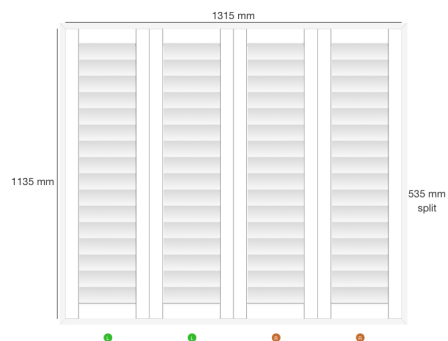

Shutter: #198222
Location: Bed 1 Front
Mount Type: Inside
Product: Mimeo Composite Shutters - Europe
Style: FullHeight
Color: SF01- Pure White
Width: 1315mm
Height: 1135mm
Panel Config: LLDRR
Splits 1: 535mm
Stile Type: 50.8MM BEADED STILE ASTRAGAL COMPOSITE
Slat size: 76.2mm
Louvre Opening: 1 way
Tilt Rod: clear view
Hinge Color: Pure White Hinges
Frame Sides: top, bottom, left, right
Frame Type: L60 Side Fix Composite
Which panel opens first? L
Stained Colours: £0.00
Price: £193.70
VAT: £38.74

Dealer Name: Gavin Moore
Company: Blinds Expert
Trading Name: Main
Order No: SF24653
Reference: Josh Allwood S6 6DA