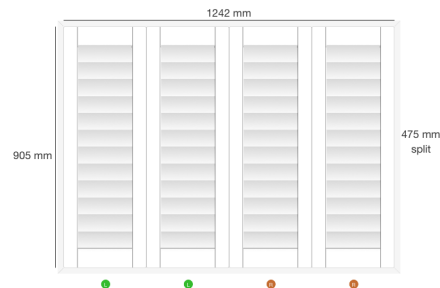

Dealer Name: Gavin Moore
Company: Blinds Expert
Trading Name: Main
Order No: SF24653
Reference: Josh Allwood S6 6DA

Shutter: #198215
Location: Kitchen
Mount Type: Inside
Product: Mimeo Composite Shutters - Europe
Style: FullHeight
Color: SF01- Pure White
Width: 1425mm
Height: 928mm
Panel Config: LLD RR
Splits 1: 420mm
Stile Type: 50.8MM BEADED STILE ASTRAGAL COMPOSITE
Slat size: 76.2mm
Louvre Opening: 1 way
Tilt Rod: clear view
Hinge Color: Pure White Hinges
Frame Sides: top, bottom, left, right
Frame Type: L60 Side Fix Composite
Which panel opens first? L
Stained Colours: £0.00
Price: £171.60
VAT: £34.32

Dealer Name: Gavin Moore
Company: Blinds Expert
Trading Name: Main
Order No: SF24653
Reference: Josh Allwood S6 6DA

Shutter: #198216
Location: Snug
Mount Type: Inside
Product: Mimeo Composite Shutters - Europe
Style: FullHeight
Color: SF01- Pure White
Width: 1160mm
Height: 875mm
Panel Config: LLDRR
Splits 1: 450mm
Stile Type: 50.8MM BEADED STILE ASTRAGAL COMPOSITE
Slat size: 76.2mm
Louvre Opening: 1 way
Tilt Rod: clear view
Hinge Color: Pure White Hinges
Frame Sides: top, bottom, left, right
Frame Type: L60 Side Fix Composite
Which panel opens first? L
Stained Colours £0.00
Price: £131.30
VAT: £26.26

Dealer Name: Gavin Moore
Company: Blinds Expert
Trading Name: Main
Order No: SF24653
Reference: Josh Allwood S6 6DA

Shutter: #198219
Location: Playroom Side
Mount Type: Inside
Product: Mimeo Composite Shutters - Europe
Style: FullHeight
Color: SF01- Pure White
Width: 1242mm
Height: 905mm
Panel Config: LLDRR
Splits 1: 475mm
Stile Type: 50.8MM BEADED STILE ASTRAGAL COMPOSITE
Slat size: 76.2mm
Louvre Opening: 1 way
Tilt Rod: clear view
Hinge Color: Pure White Hinges
Frame Sides: top, bottom, left, right
Frame Type: L60 Side Fix Composite
Which panel opens first? L
Stained Colours £0.00
Price: £145.60
VAT: £29.12