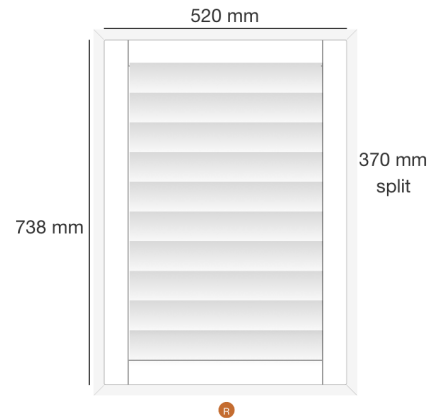

Dealer Name: Gavin Moore
Company: Blinds Expert
Trading Name: Main
Order No: SF24652
Reference: Angela Ali S20 5AT

Shutter: #198214
Location: Bathroom
Mount Type: Inside
Product: Mimeo Composite Shutters - Europe
Style: FullHeight
Color: SF01- Pure White
Width: 520mm
Height: 738mm
Panel Config: R
Splits 1: 370mm
Stile Type: 50.8MM BEADED STILE PLAIN COMPOSITE
Slat size: 76.2mm
Louvre Opening: 1 way
Tilt Rod: clear view
Hinge Color: Pure White Hinges
Frame Sides: top, bottom, left, right
Frame Type: L60 Side Fix Composite
Which panel opens first? R
Stained Colours: £0.00
Price: £65.00
VAT: £13.00

Total M2: 0.38

Total: £78.00