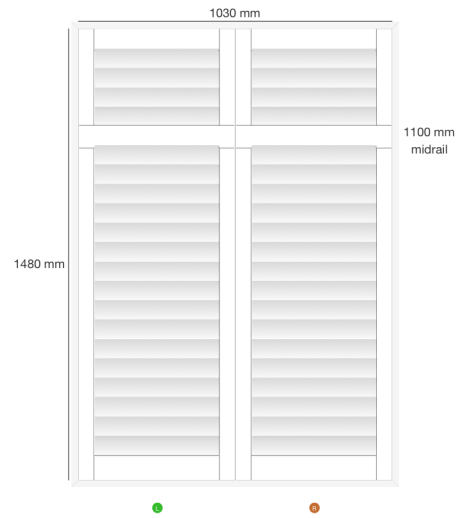

Dealer Name: Gavin Moore
Company: Blinds Expert
Trading Name: Main
Order No: SF23629
Reference: Gaynor Mitchell S13 8DG

Shutter: #192583
Location: Lounge Front
Mount Type: Inside
Product: Mimeo Composite Shutters - Europe
Style: FullHeight
Color: SF01- Pure White
Width: 1030mm
Height: 1480mm
Panel Config: LDR
Critical Midrail : No
Midrail 1: 1100mm
Stile Type: 50.8MM BEADED STILE ASTRAGAL COMPOSITE
Slat size: 76.2mm
Louvre Opening: 1 way
Tilt Rod: clear view
Hinge Color: Pure White Hinges
Frame Sides: top, bottom, left, right
Frame Type: L60 Side Fix Composite
Which panel opens first? R
Stained Colours £0.00
Price: £197.60
VAT: £39.52

Dealer Name: Gavin Moore
Company: Blinds Expert
Trading Name: Main
Order No: SF23629
Reference: Gaynor Mitchell S13 8DG

Shutter: #192584
Location: Lounge Rear
Mount Type: Inside
Product: Mimeo Composite Shutters - Europe
Style: FullHeight
Color: SF01- Pure White
Width: 1028mm
Height: 1480mm
Panel Config: LDR
Critical Midrail : No
Midrail 1: 1110mm
Stile Type: 50.8MM BEADED STILE ASTRAGAL COMPOSITE
Slat size: 76.2mm
Louvre Opening: 1 way
Tilt Rod: clear view
Hinge Color: Pure White Hinges
Frame Sides: top, bottom, left, right
Frame Type: L60 Side Fix Composite
Which panel opens first? R
Stained Colours £0.00
Price: £197.60
VAT: £39.52

Dealer Name: Gavin Moore
Company: Blinds Expert
Trading Name: Main
Order No: SF23629
Reference: Gaynor Mitchell S13 8DG

Shutter: #192585
Location: Landing
Mount Type: Inside
Product: Mimeo Composite Shutters - Europe
Style: FullHeight
Color: SF01- Pure White
Width: 745mm
Height: 990mm
Panel Config: L
Stile Type: 50.8MM BEADED STILE PLAIN COMPOSITE
Slat size: 76.2mm
Louvre Opening: 1 way
Tilt Rod: clear view
Hinge Color: Pure White Hinges
Frame Sides: top, bottom, left, right
Frame Type: L60 Side Fix Composite
Which panel opens first? R
Stained Colours £0.00
Price: £96.20
VAT: £19.24