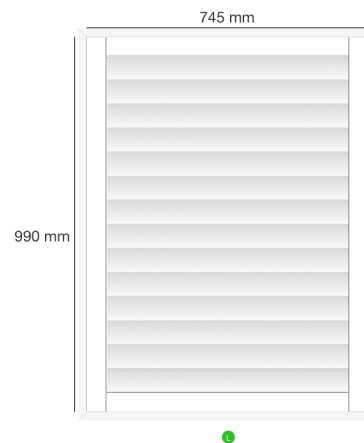

Dealer Name: Gavin Moore
Company: Blinds Expert
Trading Name: Main
Order No: SF23629
Reference: Gaynor Mitchell S13 8DG

Shutter: #192583
Location: Lounge Front
Mount Type: Inside
Product: Mimeo Composite Shutters - Europe
Style: FullHeight
Color: SF01- Pure White
Width: 1030mm
Height: 1480mm
Panel Config: LDR
Critical Midrail : No
Midrail 1: 1100mm
Stile Type: 50.8MM BEADED STILE ASTRAGAL COMPOSITE
Slat size: 76.2mm
Louvre Opening: 1 way
Tilt Rod: clear view
Hinge Color: Pure White Hinges
Frame Sides: top, bottom, left, right
Frame Type: L60 Side Fix Composite
Which panel opens first? R
Stained Colours £0.00
Price: £197.60
VAT: £39.52

Dealer Name: Gavin Moore
Company: Blinds Expert
Trading Name: Main
Order No: SF23629
Reference: Gaynor Mitchell S13 8DG

Shutter: #192584
Location: Lounge Rear
Mount Type: Inside
Product: Mimeo Composite Shutters - Europe
Style: FullHeight
Color: SF01- Pure White
Width: 1028mm
Height: 1480mm
Panel Config: LDR
Critical Midrail : No
Midrail 1: 1110mm
Stile Type: 50.8MM BEADED STILE ASTRAGAL COMPOSITE
Slat size: 76.2mm
Louvre Opening: 1 way
Tilt Rod: clear view
Hinge Color: Pure White Hinges
Frame Sides: top, bottom, left, right
Frame Type: L60 Side Fix Composite
Which panel opens first? R
Stained Colours £0.00
Price: £197.60
VAT: £39.52

Dealer Name: Gavin Moore
Company: Blinds Expert
Trading Name: Main
Order No: SF23629
Reference: Gaynor Mitchell S13 8DG

Shutter: #192585
Location: Landing
Mount Type: Inside
Product: Mimeo Composite Shutters - Europe
Style: FullHeight
Color: SF01- Pure White
Width: 745mm
Height: 990mm
Panel Config: L
Stile Type: 50.8MM BEADED STILE PLAIN COMPOSITE
Slat size: 76.2mm
Louvre Opening: 1 way
Tilt Rod: clear view
Hinge Color: Pure White Hinges
Frame Sides: top, bottom, left, right
Frame Type: L60 Side Fix Composite
Which panel opens first? R
Stained Colours £0.00
Price: £96.20
VAT: £19.24