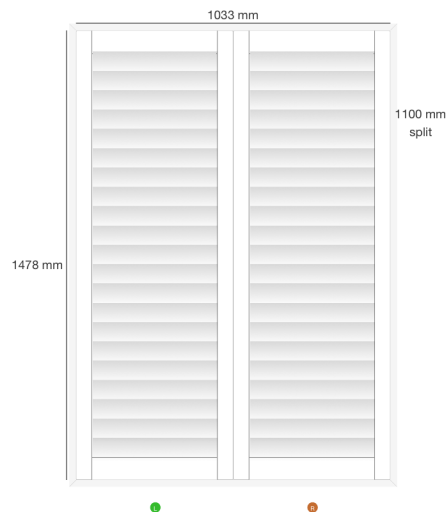

Shutter: #192586
Location: Bedroom
Mount Type: Inside
Product: Mimeo Composite Shutters - Europe
Style: FullHeight
Color: SF01- Pure White
Width: 1033mm
Height: 1478mm
Panel Config: LDR
Splits 1: 1100mm
Stile Type: 50.8MM BEADED STILE ASTRAGAL COMPOSITE
Slat size: 76.2mm
Louvre Opening: 1 way
Tilt Rod: clear view
Hinge Color: Pure White Hinges
Frame Sides: top, bottom, left, right
Frame Type: L60 Side Fix Composite
Which panel opens first? R
Stained Colours £0.00
Price: £198.90
VAT: £39.78

Total M2: 5.31

Total: £828.36