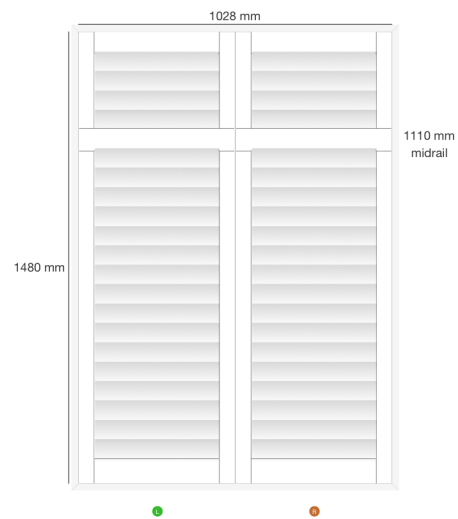

Dealer Name: Gavin Moore
Company: Blinds Expert
Trading Name: Main
Order No: SF23629
Reference: Gaynor Mitchell S13 8DG

Shutter: #192583
Location: Lounge Front
Mount Type: Inside
Product: Mimeo Composite Shutters - Europe
Style: FullHeight
Color: SF01- Pure White
Width: 1030mm
Height: 1480mm
Panel Config: LDR
Critical Midrail : No
Midrail 1: 1100mm
Stile Type: 50.8MM BEADED STILE ASTRAGAL COMPOSITE
Slat size: 76.2mm
Louvre Opening: 1 way
Tilt Rod: clear view
Hinge Color: Pure White Hinges
Frame Sides: top, bottom, left, right
Frame Type: L60 Side Fix Composite
Which panel opens first? R
Stained Colours £0.00
Price: £197.60
VAT: £39.52

Dealer Name: Gavin Moore
Company: Blinds Expert
Trading Name: Main
Order No: SF23629
Reference: Gaynor Mitchell S13 8DG

Shutter: #192584
Location: Lounge Rear
Mount Type: Inside
Product: Mimeo Composite Shutters - Europe
Style: FullHeight
Color: SF01- Pure White
Width: 1028mm
Height: 1480mm
Panel Config: LDR
Critical Midrail : No
Midrail 1: 1110mm
Stile Type: 50.8MM BEADED STILE ASTRAGAL COMPOSITE
Slat size: 76.2mm
Louvre Opening: 1 way
Tilt Rod: clear view
Hinge Color: Pure White Hinges
Frame Sides: top, bottom, left, right
Frame Type: L60 Side Fix Composite
Which panel opens first? R
Stained Colours £0.00
Price: £197.60
VAT: £39.52

Dealer Name: Gavin Moore
Company: Blinds Expert
Trading Name: Main
Order No: SF23629
Reference: Gaynor Mitchell S13 8DG

Shutter: #192585
Location: Landing
Mount Type: Inside
Product: Mimeo Composite Shutters - Europe
Style: FullHeight
Color: SF01- Pure White
Width: 745mm
Height: 990mm
Panel Config: L
Stile Type: 50.8MM BEADED STILE PLAIN COMPOSITE
Slat size: 76.2mm
Louvre Opening: 1 way
Tilt Rod: clear view
Hinge Color: Pure White Hinges
Frame Sides: top, bottom, left, right
Frame Type: L60 Side Fix Composite
Which panel opens first? R
Stained Colours £0.00
Price: £96.20
VAT: £19.24