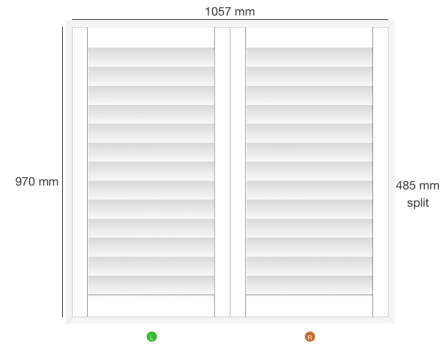

Shutter: #192135
Location: Kitchen
Mount Type: Inside
Product: Mimeo Composite Shutters - Europe
Style: FullHeight
Color: SF01- Pure White
Width: 1057mm
Height: 970mm
Panel Config: LDR
Splits 1: 485mm
Stile Type: 50.8MM BEADED STILE ASTRAGAL COMPOSITE
Slat size: 76.2mm
Louvre Opening: 1 way
Tilt Rod: clear view
Hinge Color: Pure White Hinges
Frame Sides: top, bottom, left, right
Frame Type: L60 Side Fix Composite
Which panel opens first? R
Stained Colours £0.00
Battens 3mm: 20mm X 1000mm £2.00
20mm X 1000mm £2.00
Price: £137.90
VAT: £27.58

Dealer Name: Gavin Moore
Company: Blinds Expert
Trading Name: Main
Order No: SF23542
Reference: Ann Tyas S63 6ER