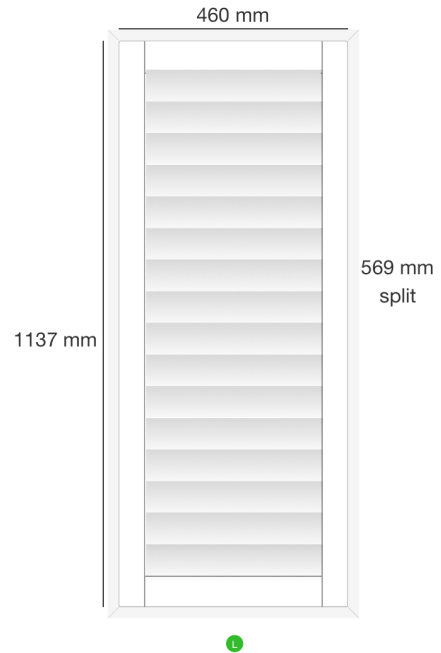

Dealer Name: Gavin Moore
Company: Blinds Expert
Trading Name: Main
Order No: SF23542
Reference: Ann Tyas S63 6ER

Shutter: #192120
Location: Bay 1
Mount Type: Inside
Product: Mimeo Composite Shutters - Europe
Style: FullHeight
Color: SF01- Pure White
Width: 460mm
Height: 1137mm
Panel Config: R
Splits 1: 569mm
Stile Type: 50.8MM BEADED STILE PLAIN COMPOSITE
Slat size: 76.2mm
Louvre Opening: 1 way
Tilt Rod: clear view
Hinge Color: Pure White Hinges
Frame Sides: top, bottom, left, right
Frame Type: L60 Side Fix Composite
Which panel opens first? R
Stained Colours: £0.00
Filling triangles: 56mm X 56mm X 79mm X 1137mm £15.00
56mm X 56mm X 79mm X 1137mm £15.00
Price: £97.60
VAT: £19.52

Dealer Name: Gavin Moore
Company: Blinds Expert
Trading Name: Main
Order No: SF23542
Reference: Ann Tyas S63 6ER

Shutter: #192121
 Location: Bay 2
 Mount Type: Inside
 Product: Mimeo Composite Shutters - Europe
 Style: FullHeight
 Color: SF01- Pure White
 Width: 1710mm
 Height: 1137mm
 Panel Config: LTRTR
 TPost 1: 543mm
 TPost 2: 1170mm
 Splits 1: 569mm
 Stile Type: 50.8MM BEADED STILE PLAIN COMPOSITE
 Slat size: 76.2mm
 Louvre Opening: 1 way
 Tilt Rod: clear view
 Hinge Color: Pure White Hinges
 Frame Sides: top, bottom, left, right
 Frame Type: L60 Side Fix Composite
 Which panel opens first? R
 Stained Colours £0.00
 T-post £0.00
 Price: £252.20
 VAT: £50.44

Dealer Name: Gavin Moore
Company: Blinds Expert
Trading Name: Main
Order No: SF23542
Reference: Ann Tyas S63 6ER

Shutter: #192123
Location: Bay 3
Mount Type: Inside
Product: Mimeo Composite Shutters - Europe
Style: FullHeight
Color: SF01- Pure White
Width: 460mm
Height: 1137mm
Panel Config: L
Splits 1: 569mm
Stile Type: 50.8MM BEADED STILE PLAIN COMPOSITE
Slat size: 76.2mm
Louvre Opening: 1 way
Tilt Rod: clear view
Hinge Color: Pure White Hinges
Frame Sides: top, bottom, left, right
Frame Type: L60 Side Fix Composite
Which panel opens first? R
Stained Colours £0.00
Price: £67.60
VAT: £13.52