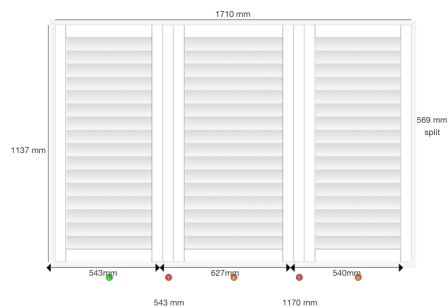

Dealer Name: Gavin Moore
Company: Blinds Expert
Trading Name: Main
Order No: SF23542
Reference: Ann Tyas S63 6ER

Shutter: #192120
Location: Bay 1
Mount Type: Inside
Product: Mimeo Composite Shutters - Europe
Style: FullHeight
Color: SF01- Pure White
Width: 460mm
Height: 1137mm
Panel Config: R
Splits 1: 569mm
Stile Type: 50.8MM BEADED STILE PLAIN COMPOSITE
Slat size: 76.2mm
Louvre Opening: 1 way
Tilt Rod: clear view
Hinge Color: Pure White Hinges
Frame Sides: top, bottom, left, right
Frame Type: L60 Side Fix Composite
Which panel opens first? R
Stained Colours: £0.00
Filling triangles: 56mm X 56mm X 79mm X 1137mm £15.00
56mm X 56mm X 79mm X 1137mm £15.00
Price: £97.60
VAT: £19.52

Dealer Name: Gavin Moore
Company: Blinds Expert
Trading Name: Main
Order No: SF23542
Reference: Ann Tyas S63 6ER

Shutter: #192121
 Location: Bay 2
 Mount Type: Inside
 Product: Mimeo Composite Shutters - Europe
 Style: FullHeight
 Color: SF01- Pure White
 Width: 1710mm
 Height: 1137mm
 Panel Config: LTRTR
 TPost 1: 543mm
 TPost 2: 1170mm
 Splits 1: 569mm
 Stile Type: 50.8MM BEADED STILE PLAIN COMPOSITE
 Slat size: 76.2mm
 Louvre Opening: 1 way
 Tilt Rod: clear view
 Hinge Color: Pure White Hinges
 Frame Sides: top, bottom, left, right
 Frame Type: L60 Side Fix Composite
 Which panel opens first? R
 Stained Colours £0.00
 T-post £0.00
 Price: £252.20
 VAT: £50.44

Dealer Name: Gavin Moore
Company: Blinds Expert
Trading Name: Main
Order No: SF23542
Reference: Ann Tyas S63 6ER

Shutter: #192123
Location: Bay 3
Mount Type: Inside
Product: Mimeo Composite Shutters - Europe
Style: FullHeight
Color: SF01- Pure White
Width: 460mm
Height: 1137mm
Panel Config: L
Splits 1: 569mm
Stile Type: 50.8MM BEADED STILE PLAIN COMPOSITE
Slat size: 76.2mm
Louvre Opening: 1 way
Tilt Rod: clear view
Hinge Color: Pure White Hinges
Frame Sides: top, bottom, left, right
Frame Type: L60 Side Fix Composite
Which panel opens first? R
Stained Colours £0.00
Price: £67.60
VAT: £13.52