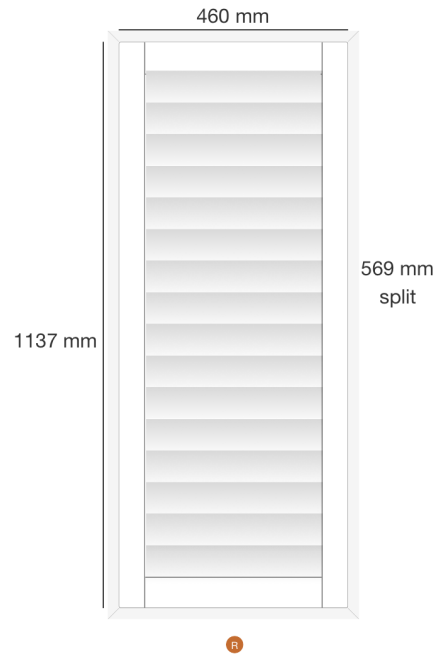

Dealer Name: Gavin Moore
Company: Blinds Expert
Trading Name: Main
Order No: SF23542
Reference: Ann Tyas S63 6ER

Shutter: #192120
Location: Bay 1
Mount Type: Inside
Product: Mimeo Composite Shutters - Europe
Style: FullHeight
Color: SF01- Pure White
Width: 460mm
Height: 1137mm
Panel Config: R
Splits 1: 569mm
Stile Type: 50.8MM BEADED STILE PLAIN COMPOSITE
Slat size: 76.2mm
Louvre Opening: 1 way
Tilt Rod: clear view
Hinge Color: Pure White Hinges
Frame Sides: top, bottom, left, right
Frame Type: L60 Side Fix Composite
Which panel opens first? R
Stained Colours: £0.00
Filling triangles: 56mm X 56mm X 79mm X 1137mm £15.00
56mm X 56mm X 79mm X 1137mm £15.00
Price: £97.60
VAT: £19.52

Dealer Name: Gavin Moore
Company: Blinds Expert
Trading Name: Main
Order No: SF23542
Reference: Ann Tyas S63 6ER

Shutter: #192121
 Location: Bay 2
 Mount Type: Inside
 Product: Mimeo Composite Shutters - Europe
 Style: FullHeight
 Color: SF01- Pure White
 Width: 1710mm
 Height: 1137mm
 Panel Config: LTRTR
 TPost 1: 543mm
 TPost 2: 1170mm
 Splits 1: 569mm
 Stile Type: 50.8MM BEADED STILE PLAIN COMPOSITE
 Slat size: 76.2mm
 Louvre Opening: 1 way
 Tilt Rod: clear view
 Hinge Color: Pure White Hinges
 Frame Sides: top, bottom, left, right
 Frame Type: L60 Side Fix Composite
 Which panel opens first? R
 Stained Colours £0.00
 T-post £0.00
 Price: £252.20
 VAT: £50.44

Dealer Name: Gavin Moore
Company: Blinds Expert
Trading Name: Main
Order No: SF23542
Reference: Ann Tyas S63 6ER

Shutter: #192123
Location: Bay 3
Mount Type: Inside
Product: Mimeo Composite Shutters - Europe
Style: FullHeight
Color: SF01- Pure White
Width: 460mm
Height: 1137mm
Panel Config: L
Splits 1: 569mm
Stile Type: 50.8MM BEADED STILE PLAIN COMPOSITE
Slat size: 76.2mm
Louvre Opening: 1 way
Tilt Rod: clear view
Hinge Color: Pure White Hinges
Frame Sides: top, bottom, left, right
Frame Type: L60 Side Fix Composite
Which panel opens first? R
Stained Colours £0.00
Price: £67.60
VAT: £13.52