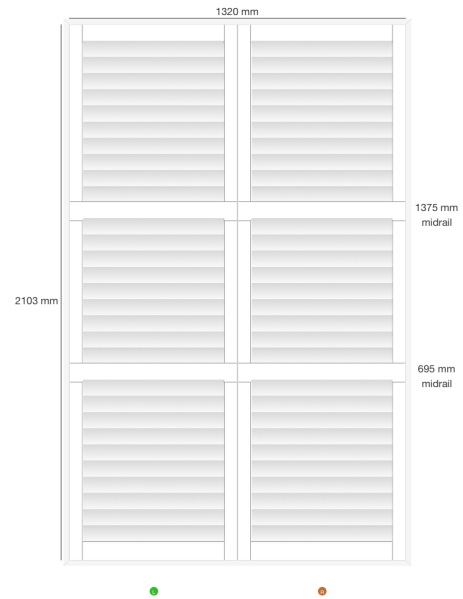

Dealer Name: Gavin Moore
Company: Blinds Expert
Trading Name: Main
Order No: SF23540
Reference: Gillian Daley S6 6RN

Shutter: #192114
Location: Kitchen
Mount Type: Inside
Product: Mimeo Composite Shutters - Europe
Style: FullHeight
Color: SF01- Pure White
Width: 1320mm
Height: 2103mm
Panel Config: LDR
Critical Midrail : No
Midrail 1: 695mm
Midrail 2: 1375mm
Stile Type: 50.8MM BEADED STILE ASTRAGAL COMPOSITE
Slat size: 76.2mm
Louvre Opening: 1 way
Tilt Rod: clear view
Hinge Color: Pure White Hinges
Frame Sides: top, bottom, left, right
Frame Type: L60 Side Fix Composite
Which panel opens first? R
Stained Colours £0.00
Battens over 5mm: 40mm X 25mm X 2103mm £8.41
Price: £369.81
VAT: £73.96

Total M2: 2.78

Total: £443.77