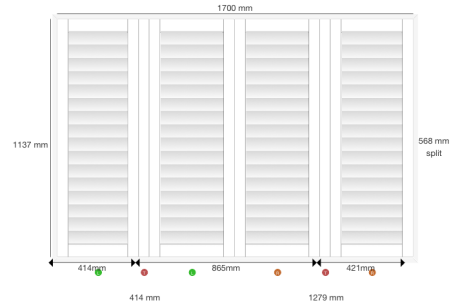

Dealer Name: Gavin Moore
Company: Blinds Expert
Trading Name: Main
Order No: SF23134
Reference: Delyse Parks S21 3WT

Shutter: #189855
Location: Lounge
Mount Type: Inside
Product: Mimeo Composite Shutters - Europe
Style: FullHeight
Color: SF01- Pure White
Width: 1125mm
Height: 1298mm
Panel Config: LDR
Splits 1: 655mm
Stile Type: 50.8MM BEADED STILE ASTRAGAL COMPOSITE
Slat size: 76.2mm
Louvre Opening: 1 way
Tilt Rod: clear view
Hinge Color: Pure White Hinges
Frame Sides: top, bottom, left, right
Frame Type: L60 Side Fix Composite
Which panel opens first? L
Stained Colours: £0.00
Price: £189.80
VAT: £37.96

Dealer Name: Gavin Moore
Company: Blinds Expert
Trading Name: Main
Order No: SF23134
Reference: Delyse Parks S21 3WT

Shutter: #189856
Location: Front Bed
Mount Type: Inside
Product: Mimeo Composite Shutters - Europe
Style: FullHeight
Color: SF01- Pure White
Width: 1135mm
Height: 1145mm
Panel Config: LDR
Splits 1: 572mm
Stile Type: 50.8MM BEADED STILE ASTRAGAL COMPOSITE
Slat size: 76.2mm
Louvre Opening: 1 way
Tilt Rod: clear view
Hinge Color: Pure White Hinges
Frame Sides: top, bottom, left, right
Frame Type: L60 Side Fix Composite
Which panel opens first? L
Stained Colours: £0.00
Price: £169.00
VAT: £33.80

Dealer Name: Gavin Moore
Company: Blinds Expert
Trading Name: Main
Order No: SF23134
Reference: Delyse Parks S21 3WT

Shutter: #189857
 Location: Master
 Mount Type: Inside
 Product: Mimeo Composite Shutters - Europe
 Style: FullHeight
 Color: SF01- Pure White
 Width: 1700mm
 Height: 1137mm
 Panel Config: LTLDRTR
 TPost 1: 414mm
 TPost 2: 1279mm
 Splits 1: 568mm
 Stile Type: 50.8MM BEADED STILE ASTRAGAL COMPOSITE
 Slat size: 76.2mm
 Louvre Opening: 1 way
 Tilt Rod: clear view
 Hinge Color: Pure White Hinges
 Frame Sides: top, bottom, left, right
 Frame Type: L60 Side Fix Composite
 Which panel opens first? R
 Stained Colours £0.00
 T-post £0.00
 Price: £250.90
 VAT: £50.18