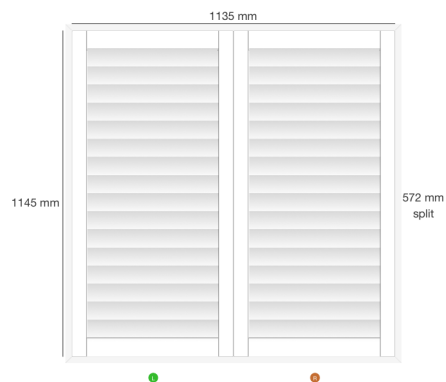

Dealer Name: Gavin Moore
Company: Blinds Expert
Trading Name: Main
Order No: SF23134
Reference: Delyse Parks S21 3WT

Shutter: #189855
Location: Lounge
Mount Type: Inside
Product: Mimeo Composite Shutters - Europe
Style: FullHeight
Color: SF01- Pure White
Width: 1125mm
Height: 1298mm
Panel Config: LDR
Splits 1: 655mm
Stile Type: 50.8MM BEADED STILE ASTRAGAL COMPOSITE
Slat size: 76.2mm
Louvre Opening: 1 way
Tilt Rod: clear view
Hinge Color: Pure White Hinges
Frame Sides: top, bottom, left, right
Frame Type: L60 Side Fix Composite
Which panel opens first? L
Stained Colours: £0.00
Price: £189.80
VAT: £37.96

Dealer Name: Gavin Moore
Company: Blinds Expert
Trading Name: Main
Order No: SF23134
Reference: Delyse Parks S21 3WT

Shutter: #189856
Location: Front Bed
Mount Type: Inside
Product: Mimeo Composite Shutters - Europe
Style: FullHeight
Color: SF01- Pure White
Width: 1135mm
Height: 1145mm
Panel Config: LDR
Splits 1: 572mm
Stile Type: 50.8MM BEADED STILE ASTRAGAL COMPOSITE
Slat size: 76.2mm
Louvre Opening: 1 way
Tilt Rod: clear view
Hinge Color: Pure White Hinges
Frame Sides: top, bottom, left, right
Frame Type: L60 Side Fix Composite
Which panel opens first? L
Stained Colours: £0.00
Price: £169.00
VAT: £33.80

Dealer Name: Gavin Moore
Company: Blinds Expert
Trading Name: Main
Order No: SF23134
Reference: Delyse Parks S21 3WT

Shutter: #189857
 Location: Master
 Mount Type: Inside
 Product: Mimeo Composite Shutters - Europe
 Style: FullHeight
 Color: SF01- Pure White
 Width: 1700mm
 Height: 1137mm
 Panel Config: LTLDRTR
 TPost 1: 414mm
 TPost 2: 1279mm
 Splits 1: 568mm
 Stile Type: 50.8MM BEADED STILE ASTRAGAL COMPOSITE
 Slat size: 76.2mm
 Louvre Opening: 1 way
 Tilt Rod: clear view
 Hinge Color: Pure White Hinges
 Frame Sides: top, bottom, left, right
 Frame Type: L60 Side Fix Composite
 Which panel opens first? R
 Stained Colours £0.00
 T-post £0.00
 Price: £250.90
 VAT: £50.18

Total M2: 4.69

Total: £731.64