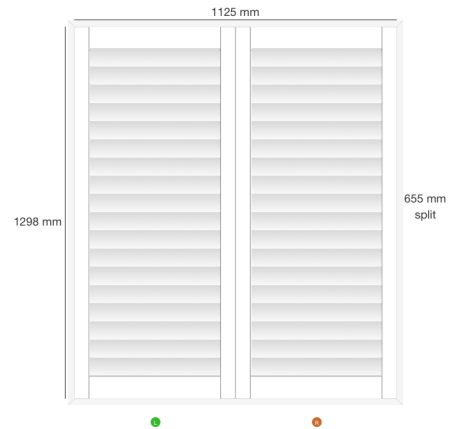

Dealer Name: Gavin Moore
Company: Blinds Expert
Trading Name: Main
Order No: SF23134
Reference: Delyse Parks S21 3WT

Shutter: #189855
Location: Lounge
Mount Type: Inside
Product: Mimeo Composite Shutters - Europe
Style: FullHeight
Color: SF01- Pure White
Width: 1125mm
Height: 1298mm
Panel Config: LDR
Splits 1: 655mm
Stile Type: 50.8MM BEADED STILE ASTRAGAL COMPOSITE
Slat size: 76.2mm
Louvre Opening: 1 way
Tilt Rod: clear view
Hinge Color: Pure White Hinges
Frame Sides: top, bottom, left, right
Frame Type: L60 Side Fix Composite
Which panel opens first? L
Stained Colours: £0.00
Price: £189.80
VAT: £37.96

Dealer Name: Gavin Moore
Company: Blinds Expert
Trading Name: Main
Order No: SF23134
Reference: Delyse Parks S21 3WT

Shutter: #189856
Location: Front Bed
Mount Type: Inside
Product: Mimeo Composite Shutters - Europe
Style: FullHeight
Color: SF01- Pure White
Width: 1135mm
Height: 1145mm
Panel Config: LDR
Splits 1: 572mm
Stile Type: 50.8MM BEADED STILE ASTRAGAL COMPOSITE
Slat size: 76.2mm
Louvre Opening: 1 way
Tilt Rod: clear view
Hinge Color: Pure White Hinges
Frame Sides: top, bottom, left, right
Frame Type: L60 Side Fix Composite
Which panel opens first? L
Stained Colours: £0.00
Price: £169.00
VAT: £33.80

Dealer Name: Gavin Moore
Company: Blinds Expert
Trading Name: Main
Order No: SF23134
Reference: Delyse Parks S21 3WT

Shutter: #189857
 Location: Master
 Mount Type: Inside
 Product: Mimeo Composite Shutters - Europe
 Style: FullHeight
 Color: SF01- Pure White
 Width: 1700mm
 Height: 1137mm
 Panel Config: LTLDRTR
 TPost 1: 414mm
 TPost 2: 1279mm
 Splits 1: 568mm
 Stile Type: 50.8MM BEADED STILE ASTRAGAL COMPOSITE
 Slat size: 76.2mm
 Louvre Opening: 1 way
 Tilt Rod: clear view
 Hinge Color: Pure White Hinges
 Frame Sides: top, bottom, left, right
 Frame Type: L60 Side Fix Composite
 Which panel opens first? R
 Stained Colours £0.00
 T-post £0.00
 Price: £250.90
 VAT: £50.18