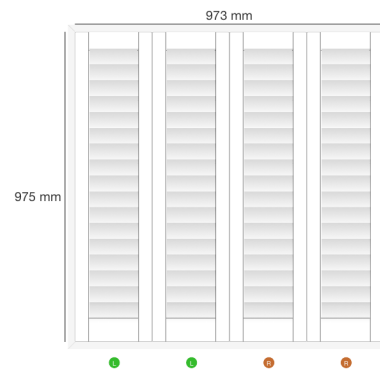

Dealer Name: Gavin Moore
Company: Blinds Expert
Trading Name: Main
Order No: SF22210
Reference: Lisa Harrison S17 3QP

Shutter: #183487
Location: Kitchen
Mount Type: Inside
Product: Endura ABS Paulownia Wood Shutters
Style: FullHeight
Color: SF01- Pure White
Width: 973mm
Height: 975mm
Panel Config: LLRR
Stile Type: 41.3mm Plain Stile Astragal - Wood ABS
Slat size: 63mm
Louvre Opening: 1 way
Tilt Rod: in stile - hidden
Hinge Color: Antique Brass Hinges
Frame Sides: top, bottom, left, right
Frame Type: L60 Plain - Wood ABS
Which panel opens first? R
Hidden Tilt Rod £10.93
Stained Colours £0.00
Price: £120.18
VAT: £24.04

Total M2: 0.95

Total: £144.22