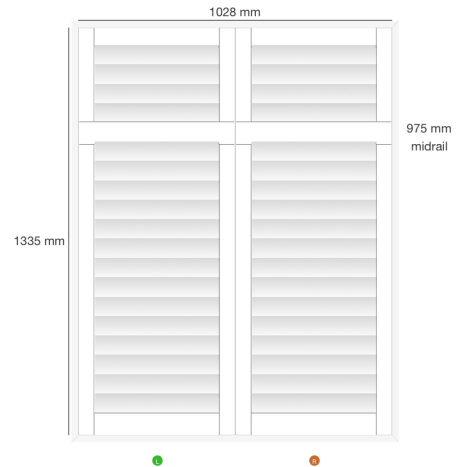

**Dealer Name:** Gavin Moore  
**Company:** Blinds Expert  
**Trading Name:** Main  
**Order No:** SF21183  
**Reference:** Wild S8 7EB part 2

Shutter: #176958  
Location: Office  
Mount Type: Inside  
Product: Mimeo Composite Shutters - Europe  
Style: FullHeight  
Color: SF01- Pure White  
Width: 1028mm  
Height: 1335mm  
Panel Config: LR  
Critical Midrail : No  
Midrail 1: 975mm  
Stile Type: 50.8MM BEADED STILE ASTRAGAL COMPOSITE  
Slat size: 76.2mm  
Louvre Opening: 1 way  
Tilt Rod: clear view  
Hinge Color: Pure White Hinges  
Frame Sides: top, bottom, left, right  
Frame Type: L60 Side Fix Composite  
Which panel opens first? R  
Stained Colours: £0.00  
Price: £178.10  
VAT: £35.62

**Total M2:** 1.37

**Total:** £213.72