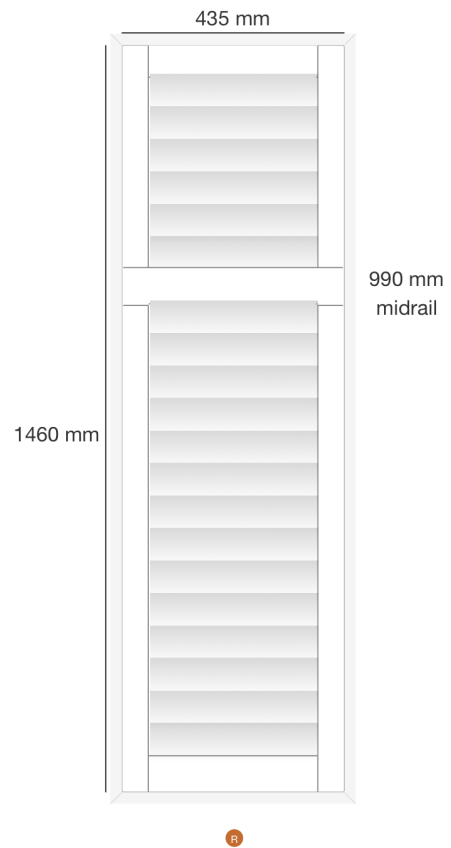

Shutter: #173597
Location: Bed RHS Bay 1
Mount Type: Inside
Product: Mimeo Composite Shutters - Europe
Style: FullHeight
Color: SF01- Pure White
Width: 435mm
Height: 1460mm
Panel Config: R
Critical Midrail : No
Midrail 1: 990mm
Stile Type: 50.8MM BEADED STILE PLAIN COMPOSITE
Slat size: 76.2mm
Louvre Opening: 1 way
Tilt Rod: clear view
Hinge Color: Pure White Hinges
Frame Sides: top, bottom, left, right
Frame Type: L60 Side Fix Composite
Which panel opens first? R
Stained Colours £0.00
Filling triangles: 56mm X 56mm X 79mm X 1460mm £15.00
Price: £98.20
VAT: £19.64

Dealer Name: Gavin Moore
Company: Blinds Expert
Trading Name: Main
Order No: SF20645
Reference: Wragg S7 2RB