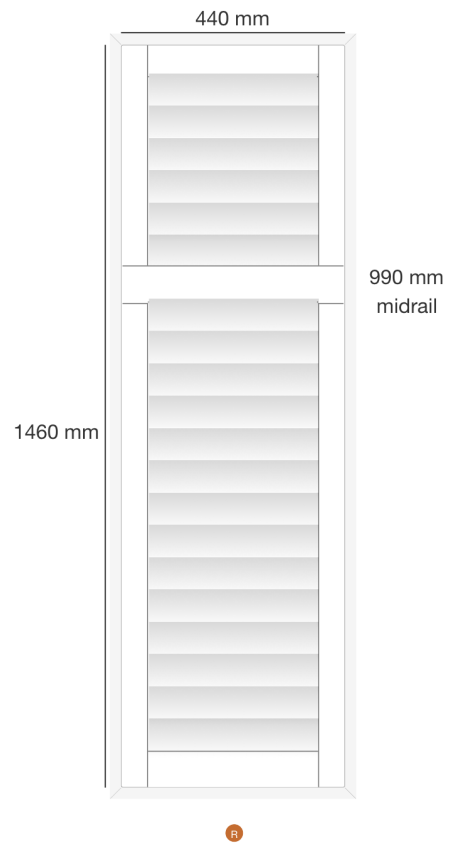

Shutter: #173600
Location: Master Bay 1
Mount Type: Inside
Product: Mimeo Composite Shutters - Europe
Style: FullHeight
Color: SF01- Pure White
Width: 440mm
Height: 1460mm
Panel Config: R
Critical Midrail : No
Midrail 1: 990mm
Stile Type: 50.8MM BEADED STILE PLAIN COMPOSITE
Slat size: 76.2mm
Louvre Opening: 1 way
Tilt Rod: clear view
Hinge Color: Pure White Hinges
Frame Sides: top, bottom, left, right
Frame Type: L60 Side Fix Composite
Which panel opens first? R
Stained Colours £0.00
Filling triangles: 56mm X 56mm X 79mm X 1460mm £15.00
Price: £98.20
VAT: £19.64

Dealer Name: Gavin Moore
Company: Blinds Expert
Trading Name: Main
Order No: SF20645
Reference: Wragg S7 2RB