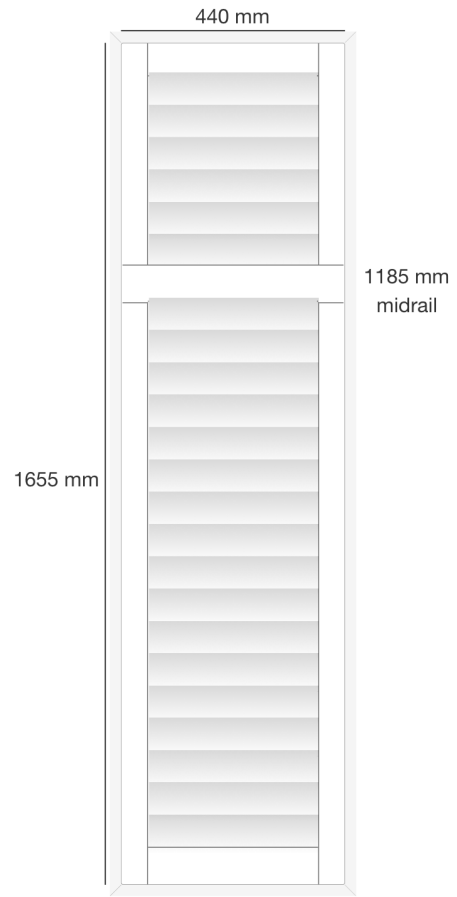

Shutter: #173596
Location: Lounge Bay 3
Mount Type: Inside
Product: Mimeo Composite Shutters - Europe
Style: FullHeight
Color: SF01- Pure White
Width: 440mm
Height: 1655mm
Panel Config: L
Critical Midrail : No
Midrail 1: 1185mm
Stile Type: 50.8MM BEADED STILE PLAIN COMPOSITE
Slat size: 76.2mm
Louvre Opening: 1 way
Tilt Rod: clear view
Hinge Color: Pure White Hinges
Frame Sides: top, bottom, left, right
Frame Type: L60 Side Fix Composite
Which panel opens first? R
Stained Colours £0.00
Filling triangles: 56mm X 56mm X 79mm X 1655mm £20.00
Price: £114.90
VAT: £22.98

Dealer Name: Gavin Moore
Company: Blinds Expert
Trading Name: Main
Order No: SF20645
Reference: Wragg S7 2RB