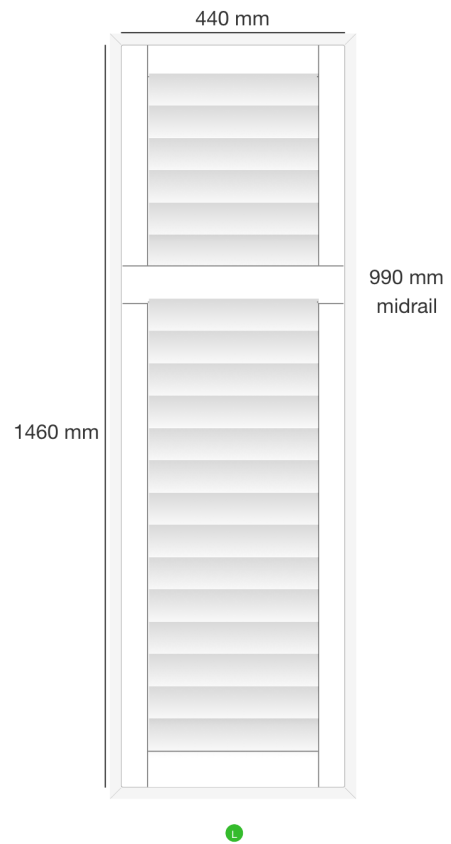

Shutter: #173602
Location: Master Bay 3
Mount Type: Inside
Product: Mimeo Composite Shutters - Europe
Style: FullHeight
Color: SF01- Pure White
Width: 440mm
Height: 1460mm
Panel Config: L
Critical Midrail : No
Midrail 1: 990mm
Stile Type: 50.8MM BEADED STILE PLAIN COMPOSITE
Slat size: 76.2mm
Louvre Opening: 1 way
Tilt Rod: clear view
Hinge Color: Pure White Hinges
Frame Sides: top, bottom, left, right
Frame Type: L60 Side Fix Composite
Which panel opens first? R
Stained Colours: £0.00
Filling triangles: 56mm X 56mm X 79mm X 1460mm £15.00
Price: £98.20
VAT: £19.64

Dealer Name: Gavin Moore
Company: Blinds Expert
Trading Name: Main
Order No: SF20645
Reference: Wragg S7 2RB