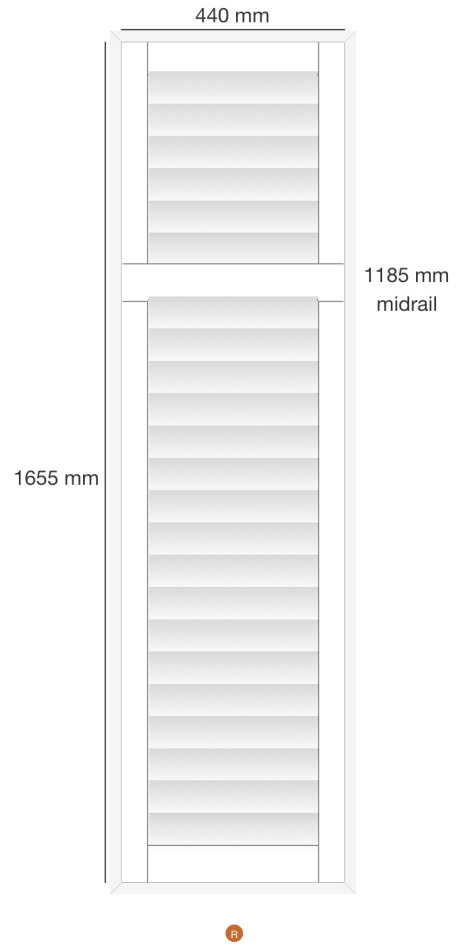

Dealer Name: Gavin Moore
Company: Blinds Expert
Trading Name: Main
Order No: SF20645
Reference: Wragg S7 2RB

Shutter: #173594
Location: Lounge Bay 1
Mount Type: Inside
Product: Mimeo Composite Shutters - Europe
Style: FullHeight
Color: SF01- Pure White
Width: 440mm
Height: 1655mm
Panel Config: R
Critical Midrail : No
Midrail 1: 1185mm
Stile Type: 50.8MM BEADED STILE PLAIN COMPOSITE
Slat size: 76.2mm
Louvre Opening: 1 way
Tilt Rod: clear view
Hinge Color: Pure White Hinges
Frame Sides: top, bottom, left, right
Frame Type: L60 Side Fix Composite
Which panel opens first? R
Stained Colours: £0.00
Price: £94.90
VAT: £18.98

Dealer Name: Gavin Moore
Company: Blinds Expert
Trading Name: Main
Order No: SF20645
Reference: Wragg S7 2RB

Shutter: #173595
 Location: Lounge Bay 2
 Mount Type: Inside
 Product: Mimeo Composite Shutters - Europe
 Style: FullHeight
 Color: SF01- Pure White
 Width: 2740mm
 Height: 1655mm
 Panel Config: LTLTRTRTR
 TPost 1: 542mm
 TPost 2: 1093mm
 TPost 3: 1654mm
 TPost 4: 2205mm
 Critical Midrail : No
 Midrail 1: 1185mm
 Stile Type: 50.8MM BEADED STILE PLAIN COMPOSITE
 Slat size: 76.2mm
 Louvre Opening: 1 way
 Tilt Rod: clear view
 Hinge Color: Pure White Hinges
 Frame Sides: top, bottom, left, right
 Frame Type: L60 Side Fix Composite
 Which panel opens first? R
 Stained Colours £0.00
 T-post £0.00
 Battens over 5mm: 30mm X 40mm X 2740mm £13.15
 Filling triangles: 56mm X 56mm X 79mm X 1655mm £20.00
 Price: £622.05
 VAT: £124.41