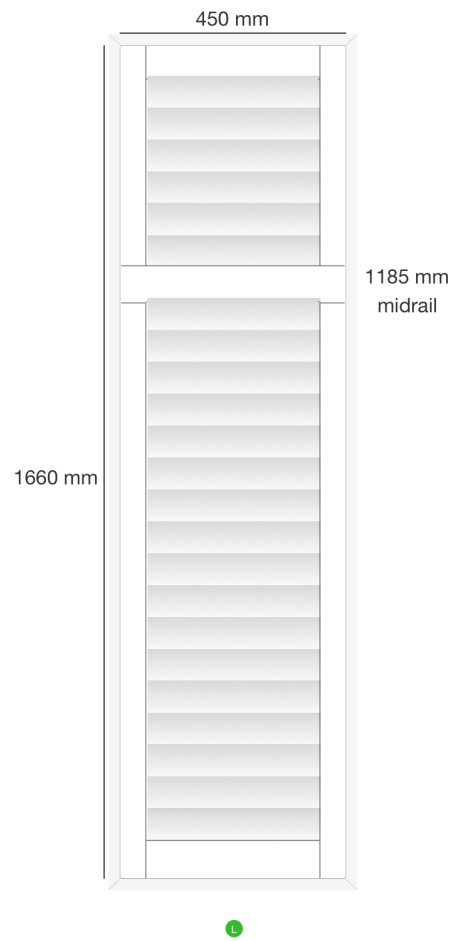

Shutter: #173605
Location: Dining Bay 3
Mount Type: Inside
Product: Mimeo Composite Shutters - Europe
Style: FullHeight
Color: SF01- Pure White
Width: 450mm
Height: 1660mm
Panel Config: L
Critical Midrail : No
Midrail 1: 1185mm
Stile Type: 50.8MM BEADED STILE PLAIN COMPOSITE
Slat size: 76.2mm
Louvre Opening: 1 way
Tilt Rod: clear view
Hinge Color: Pure White Hinges
Frame Sides: top, bottom, left, right
Frame Type: L60 Side Fix Composite
Which panel opens first? R
Stained Colours £0.00
Battens 3mm: 50mm X 1660mm £4.00
50mm X 1660mm £4.00
Filling triangles: 56mm X 56mm X 79mm X 1660mm £20.00
Price: £125.50
VAT: £25.10

Total M2: 22.56

Total: £3825.13