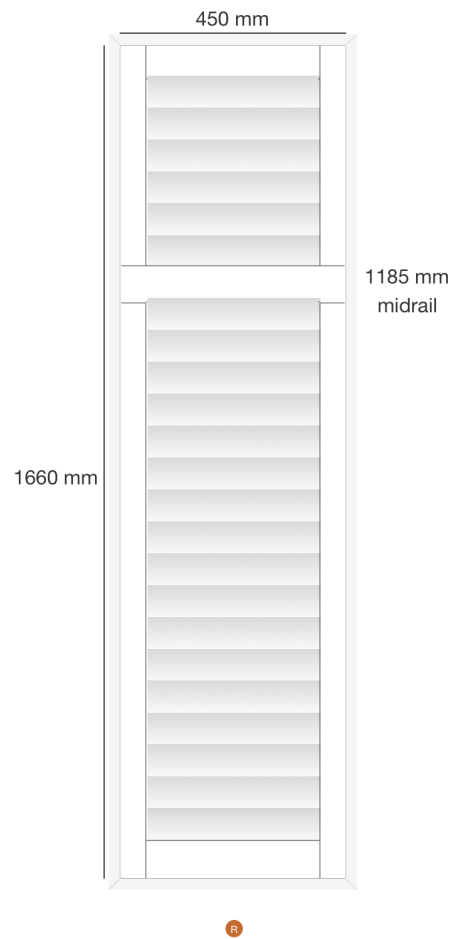

Shutter: #173603
Location: Dining Bay 1
Mount Type: Inside
Product: Mimeo Composite Shutters - Europe
Style: FullHeight
Color: SF01- Pure White
Width: 450mm
Height: 1660mm
Panel Config: R
Critical Midrail : No
Midrail 1: 1185mm
Stile Type: 50.8MM BEADED STILE PLAIN COMPOSITE
Slat size: 76.2mm
Louvre Opening: 1 way
Tilt Rod: clear view
Hinge Color: Pure White Hinges
Frame Sides: top, bottom, left, right
Frame Type: L60 Side Fix Composite
Which panel opens first? R
Stained Colours: £0.00
Battens 3mm: 50mm X 1660mm £4.00
50mm X 1660mm £4.00
Filling triangles: 56mm X 56mm X 79mm X 1660mm £20.00
Price: £125.50
VAT: £25.10

Dealer Name: Gavin Moore
Company: Blinds Expert
Trading Name: Main
Order No: SF20645
Reference: Wragg S7 2RB