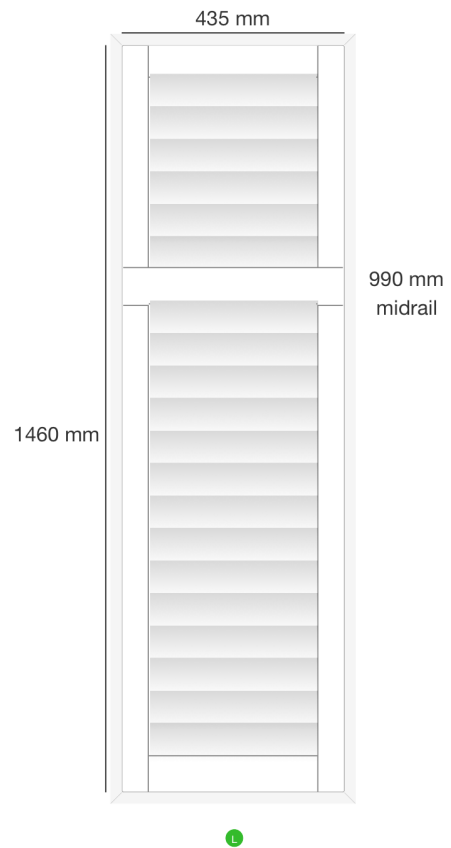

Shutter: #173599
Location: Bed RHS Bay 3
Mount Type: Inside
Product: Mimeo Composite Shutters - Europe
Style: FullHeight
Color: SF01- Pure White
Width: 435mm
Height: 1460mm
Panel Config: L
Critical Midrail : No
Midrail 1: 990mm
Stile Type: 50.8MM BEADED STILE PLAIN COMPOSITE
Slat size: 76.2mm
Louvre Opening: 1 way
Tilt Rod: clear view
Hinge Color: Pure White Hinges
Frame Sides: top, bottom, left, right
Frame Type: L60 Side Fix Composite
Which panel opens first? R
Stained Colours £0.00
Filling triangles: 56mm X 56mm X 79mm X 1460mm £15.00
Price: £98.20
VAT: £19.64

Dealer Name: Gavin Moore
Company: Blinds Expert
Trading Name: Main
Order No: SF20645
Reference: Wragg S7 2RB