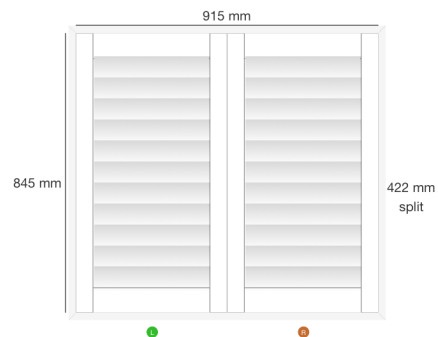

Shutter: #173592
Location: Bathroom
Mount Type: Inside
Product: Mimeo Composite Shutters - Europe
Style: FullHeight
Color: SF01- Pure White
Width: 915mm
Height: 845mm
Panel Config: LR
Splits 1: 422mm
Stile Type: 50.8MM BEADED STILE ASTRAGAL COMPOSITE
Slat size: 76.2mm
Louvre Opening: 1 way
Tilt Rod: clear view
Hinge Color: Pure White Hinges
Frame Sides: top, bottom, left, right
Frame Type: L60 Side Fix Composite
Which panel opens first? R
Stained Colours £0.00
Price: £100.10
VAT: £20.02

Dealer Name: Gavin Moore
Company: Blinds Expert
Trading Name: Main
Order No: SF20644
Reference: Tuton S13 8PN