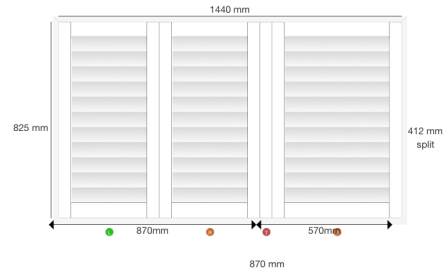

Shutter: #173591
Location: Master Bed
Mount Type: Inside
Product: Mimeo Composite Shutters - Europe
Style: FullHeight
Color: SF01- Pure White
Width: 1440mm
Height: 825mm
Panel Config: LRTR
TPost 1: 870mm
Splits 1: 412mm
Stile Type: 50.8MM BEADED STILE ASTRAGAL COMPOSITE
Slat size: 76.2mm
Louvre Opening: 1 way
Tilt Rod: clear view
Hinge Color: Pure White Hinges
Frame Sides: top, bottom, left, right
Frame Type: L60 Side Fix Composite
Which panel opens first? R
Stained Colours £0.00
T-post £0.00
Price: £154.70
VAT: £30.94

Dealer Name: Gavin Moore
Company: Blinds Expert
Trading Name: Main
Order No: SF20644
Reference: Tuton S13 8PN