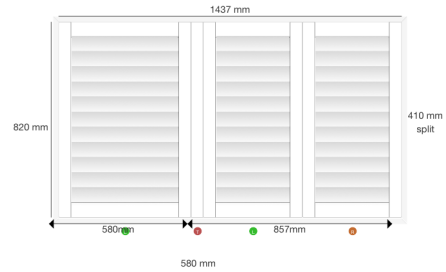

Dealer Name: Gavin Moore
Company: Blinds Expert
Trading Name: Main
Order No: SF20644
Reference: Tuton S13 8PN

Shutter: #173588
Location: Stairs
Mount Type: Inside
Product: Mimeo Composite Shutters - Europe
Style: FullHeight
Color: SF01- Pure White
Width: 448mm
Height: 830mm
Panel Config: L
Splits 1: 480mm
Stile Type: 50.8MM BEADED STILE PLAIN COMPOSITE
Slat size: 76.2mm
Louvre Opening: 1 way
Tilt Rod: clear view
Hinge Color: Pure White Hinges
Frame Sides: top, bottom, left, right
Frame Type: L60 Side Fix Composite
Which panel opens first? R
Stained Colours £0.00
Price: £65.00
VAT: £13.00

Dealer Name: Gavin Moore
Company: Blinds Expert
Trading Name: Main
Order No: SF20644
Reference: Tuton S13 8PN

Shutter: #173589
Location: Landing
Mount Type: Inside
Product: Mimeo Composite Shutters - Europe
Style: FullHeight
Color: SF01- Pure White
Width: 945mm
Height: 838mm
Panel Config: LR
Splits 1: 440mm
Stile Type: 50.8MM BEADED STILE ASTRAGAL COMPOSITE
Slat size: 76.2mm
Louvre Opening: 1 way
Tilt Rod: clear view
Hinge Color: Pure White Hinges
Frame Sides: top, bottom, left, right
Frame Type: L60 Side Fix Composite
Which panel opens first? L
Stained Colours: £0.00
Price: £102.70
VAT: £20.54

Dealer Name: Gavin Moore
Company: Blinds Expert
Trading Name: Main
Order No: SF20644
Reference: Tuton S13 8PN

Shutter: #173590
 Location: Dressing Room
 Mount Type: Inside
 Product: Mimeo Composite Shutters - Europe
 Style: FullHeight
 Color: SF01- Pure White
 Width: 1437mm
 Height: 820mm
 Panel Config: LTLR
 TPost 1: 580mm
 Splits 1: 410mm
 Stile Type: 50.8MM BEADED STILE ASTRAGAL COMPOSITE
 Slat size: 76.2mm
 Louvre Opening: 1 way
 Tilt Rod: clear view
 Hinge Color: Pure White Hinges
 Frame Sides: top, bottom, left, right
 Frame Type: L60 Side Fix Composite
 Which panel opens first? R
 Stained Colours £0.00
 T-post £0.00
 Price: £153.40
 VAT: £30.68