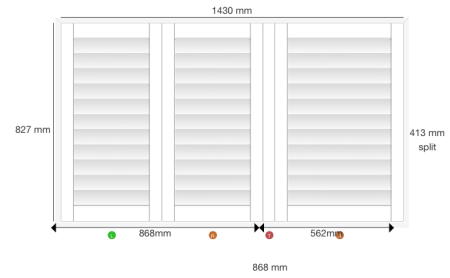

Shutter: #173593
Location: Nursery
Mount Type: Inside
Product: Mimeo Composite Shutters - Europe
Style: FullHeight
Color: SF01- Pure White
Width: 1430mm
Height: 827mm
Panel Config: LRTR
TPost 1: 868mm
Splits 1: 413mm
Stile Type: 50.8MM BEADED STILE ASTRAGAL COMPOSITE
Slat size: 76.2mm
Louvre Opening: 1 way
Tilt Rod: clear view
Hinge Color: Pure White Hinges
Frame Sides: top, bottom, left, right
Frame Type: L60 Side Fix Composite
Which panel opens first? R
Stained Colours £0.00
T-post £0.00
Price: £153.40
VAT: £30.68

Total M2: 7.10

Total: £1127.88