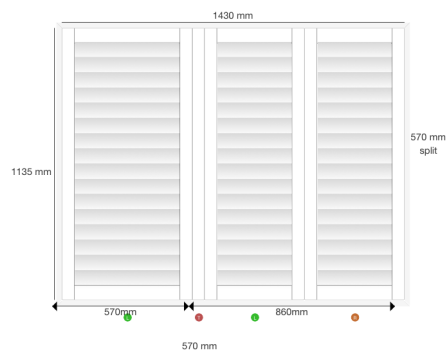

Dealer Name: Gavin Moore
Company: Blinds Expert
Trading Name: Main
Order No: SF20644
Reference: Tuton S13 8PN

Shutter: #173587
Location: Lounge
Mount Type: Inside
Product: Mimeo Composite Shutters - Europe
Style: FullHeight
Color: SF01- Pure White
Width: 1430mm
Height: 1135mm
Panel Config: LTLR
TPost 1: 570mm
Splits 1: 570mm
Stile Type: 50.8MM BEADED STILE ASTRAGAL COMPOSITE
Slat size: 76.2mm
Louvre Opening: 1 way
Tilt Rod: clear view
Hinge Color: Pure White Hinges
Frame Sides: top, bottom, left, right
Frame Type: L60 Side Fix Composite
Which panel opens first? R
Stained Colours £0.00
T-post £0.00
Price: £210.60
VAT: £42.12

Dealer Name: Gavin Moore
Company: Blinds Expert
Trading Name: Main
Order No: SF20644
Reference: Tuton S13 8PN

Shutter: #173588
Location: Stairs
Mount Type: Inside
Product: Mimeo Composite Shutters - Europe
Style: FullHeight
Color: SF01- Pure White
Width: 448mm
Height: 830mm
Panel Config: L
Splits 1: 480mm
Stile Type: 50.8MM BEADED STILE PLAIN COMPOSITE
Slat size: 76.2mm
Louvre Opening: 1 way
Tilt Rod: clear view
Hinge Color: Pure White Hinges
Frame Sides: top, bottom, left, right
Frame Type: L60 Side Fix Composite
Which panel opens first? R
Stained Colours £0.00
Price: £65.00
VAT: £13.00

Dealer Name: Gavin Moore
Company: Blinds Expert
Trading Name: Main
Order No: SF20644
Reference: Tuton S13 8PN

Shutter: #173589
Location: Landing
Mount Type: Inside
Product: Mimeo Composite Shutters - Europe
Style: FullHeight
Color: SF01- Pure White
Width: 945mm
Height: 838mm
Panel Config: LR
Splits 1: 440mm
Stile Type: 50.8MM BEADED STILE ASTRAGAL COMPOSITE
Slat size: 76.2mm
Louvre Opening: 1 way
Tilt Rod: clear view
Hinge Color: Pure White Hinges
Frame Sides: top, bottom, left, right
Frame Type: L60 Side Fix Composite
Which panel opens first? L
Stained Colours: £0.00
Price: £102.70
VAT: £20.54