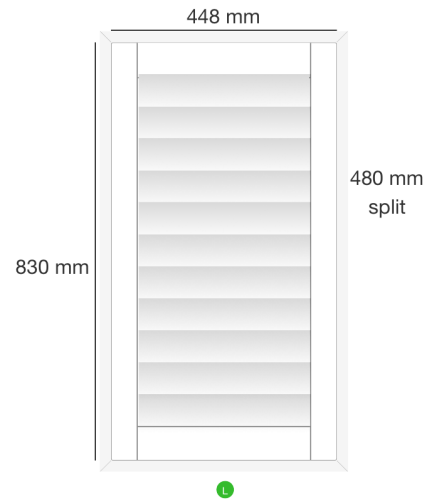

Dealer Name: Gavin Moore
Company: Blinds Expert
Trading Name: Main
Order No: SF20644
Reference: Tuton S13 8PN

Shutter: #173587
Location: Lounge
Mount Type: Inside
Product: Mimeo Composite Shutters - Europe
Style: FullHeight
Color: SF01- Pure White
Width: 1430mm
Height: 1135mm
Panel Config: LTLR
TPost 1: 570mm
Splits 1: 570mm
Stile Type: 50.8MM BEADED STILE ASTRAGAL COMPOSITE
Slat size: 76.2mm
Louvre Opening: 1 way
Tilt Rod: clear view
Hinge Color: Pure White Hinges
Frame Sides: top, bottom, left, right
Frame Type: L60 Side Fix Composite
Which panel opens first? R
Stained Colours £0.00
T-post £0.00
Price: £210.60
VAT: £42.12

Dealer Name: Gavin Moore
Company: Blinds Expert
Trading Name: Main
Order No: SF20644
Reference: Tuton S13 8PN

Shutter: #173588
Location: Stairs
Mount Type: Inside
Product: Mimeo Composite Shutters - Europe
Style: FullHeight
Color: SF01- Pure White
Width: 448mm
Height: 830mm
Panel Config: L
Splits 1: 480mm
Stile Type: 50.8MM BEADED STILE PLAIN COMPOSITE
Slat size: 76.2mm
Louvre Opening: 1 way
Tilt Rod: clear view
Hinge Color: Pure White Hinges
Frame Sides: top, bottom, left, right
Frame Type: L60 Side Fix Composite
Which panel opens first? R
Stained Colours £0.00
Price: £65.00
VAT: £13.00

Dealer Name: Gavin Moore
Company: Blinds Expert
Trading Name: Main
Order No: SF20644
Reference: Tuton S13 8PN

Shutter: #173589
Location: Landing
Mount Type: Inside
Product: Mimeo Composite Shutters - Europe
Style: FullHeight
Color: SF01- Pure White
Width: 945mm
Height: 838mm
Panel Config: LR
Splits 1: 440mm
Stile Type: 50.8MM BEADED STILE ASTRAGAL COMPOSITE
Slat size: 76.2mm
Louvre Opening: 1 way
Tilt Rod: clear view
Hinge Color: Pure White Hinges
Frame Sides: top, bottom, left, right
Frame Type: L60 Side Fix Composite
Which panel opens first? L
Stained Colours: £0.00
Price: £102.70
VAT: £20.54