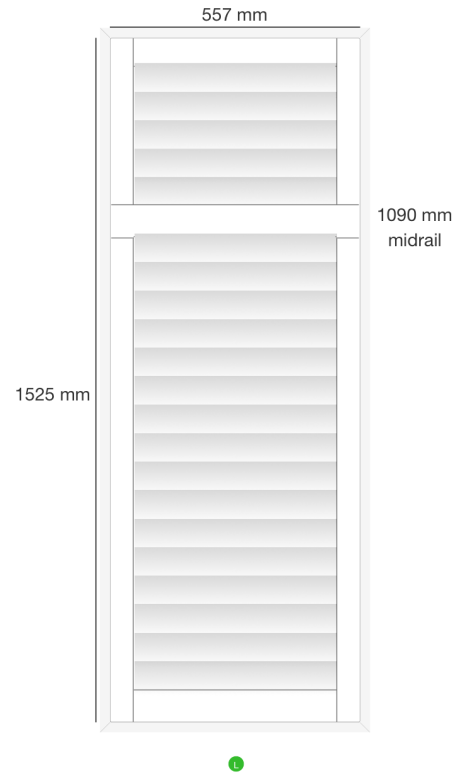

**Dealer Name:** Gavin Moore  
**Company:** Blinds Expert  
**Trading Name:** Main  
**Order No:** SF20643  
**Reference:** Monaghan S10 4EF

Shutter: #173584  
Location: Bay 1  
Mount Type: Inside  
Product: Mimeo Composite Shutters - Europe  
Style: FullHeight  
Color: SF01- Pure White  
Width: 557mm  
Height: 1525mm  
Panel Config: L  
Critical Midrail : No  
Midrail 1: 1090mm  
Stile Type: 50.8MM BEADED STILE PLAIN COMPOSITE  
Slat size: 76.2mm  
Louvre Opening: 1 way  
Tilt Rod: clear view  
Hinge Color: Pure White Hinges  
Frame Sides: top, bottom, left, right  
Frame Type: L60 Side Fix Composite  
Which panel opens first? R  
Stained Colours £0.00  
Filling triangles: 55mm X 55mm X 43mm X 1525mm £20.00  
Price: £130.50  
VAT: £26.10

**Dealer Name:** Gavin Moore  
**Company:** Blinds Expert  
**Trading Name:** Main  
**Order No:** SF20643  
**Reference:** Monaghan S10 4EF

Shutter: #173585  
Location: Bay 2  
Mount Type: Inside  
Product: Mimeo Composite Shutters - Europe  
Style: FullHeight  
Color: SF01- Pure White  
Width: 1610mm  
Height: 1525mm  
Panel Config: LLRR  
Critical Midrail : No  
Midrail 1: 1090mm  
Stile Type: 50.8MM BEADED STILE ASTRAGAL COMPOSITE  
Slat size: 76.2mm  
Louvre Opening: 1 way  
Tilt Rod: clear view  
Hinge Color: Pure White Hinges  
Frame Sides: top, bottom, left, right  
Frame Type: L60 Side Fix Composite  
Which panel opens first? R  
Stained Colours £0.00  
Price: £319.80  
VAT: £63.96