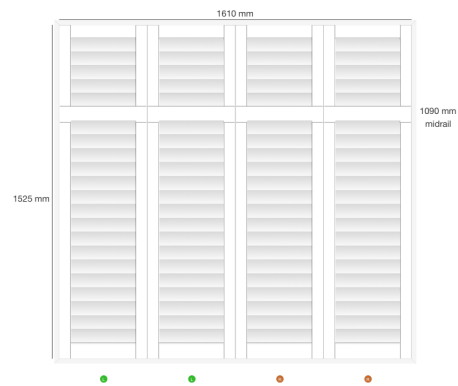

**Dealer Name:** Gavin Moore  
**Company:** Blinds Expert  
**Trading Name:** Main  
**Order No:** SF20643  
**Reference:** Monaghan S10 4EF

Shutter: #173584  
Location: Bay 1  
Mount Type: Inside  
Product: Mimeo Composite Shutters - Europe  
Style: FullHeight  
Color: SF01- Pure White  
Width: 557mm  
Height: 1525mm  
Panel Config: L  
Critical Midrail : No  
Midrail 1: 1090mm  
Stile Type: 50.8MM BEADED STILE PLAIN COMPOSITE  
Slat size: 76.2mm  
Louvre Opening: 1 way  
Tilt Rod: clear view  
Hinge Color: Pure White Hinges  
Frame Sides: top, bottom, left, right  
Frame Type: L60 Side Fix Composite  
Which panel opens first? R  
Stained Colours £0.00  
Filling triangles: 55mm X 55mm X 43mm X 1525mm £20.00  
Price: £130.50  
VAT: £26.10

**Dealer Name:** Gavin Moore  
**Company:** Blinds Expert  
**Trading Name:** Main  
**Order No:** SF20643  
**Reference:** Monaghan S10 4EF

Shutter: #173585  
Location: Bay 2  
Mount Type: Inside  
Product: Mimeo Composite Shutters - Europe  
Style: FullHeight  
Color: SF01- Pure White  
Width: 1610mm  
Height: 1525mm  
Panel Config: LLRR  
Critical Midrail : No  
Midrail 1: 1090mm  
Stile Type: 50.8MM BEADED STILE ASTRAGAL COMPOSITE  
Slat size: 76.2mm  
Louvre Opening: 1 way  
Tilt Rod: clear view  
Hinge Color: Pure White Hinges  
Frame Sides: top, bottom, left, right  
Frame Type: L60 Side Fix Composite  
Which panel opens first? R  
Stained Colours £0.00  
Price: £319.80  
VAT: £63.96