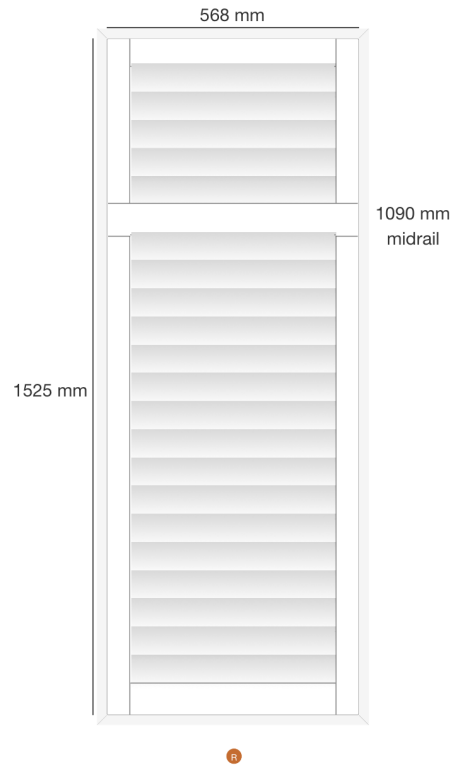

Shutter: #173586
Location: Bay 3
Mount Type: Inside
Product: Mimeo Composite Shutters - Europe
Style: FullHeight
Color: SF01- Pure White
Width: 568mm
Height: 1525mm
Panel Config: R
Critical Midrail : No
Midrail 1: 1090mm
Stile Type: 50.8MM BEADED STILE PLAIN COMPOSITE
Slat size: 76.2mm
Louvre Opening: 1 way
Tilt Rod: clear view
Hinge Color: Pure White Hinges
Frame Sides: top, bottom, left, right
Frame Type: L60 Side Fix Composite
Which panel opens first? R
Stained Colours £0.00
Filling triangles: 55mm X 55mm X 43mm X 1525mm £20.00
Price: £133.10
VAT: £26.62

Total M2: 4.18

Total: £700.08