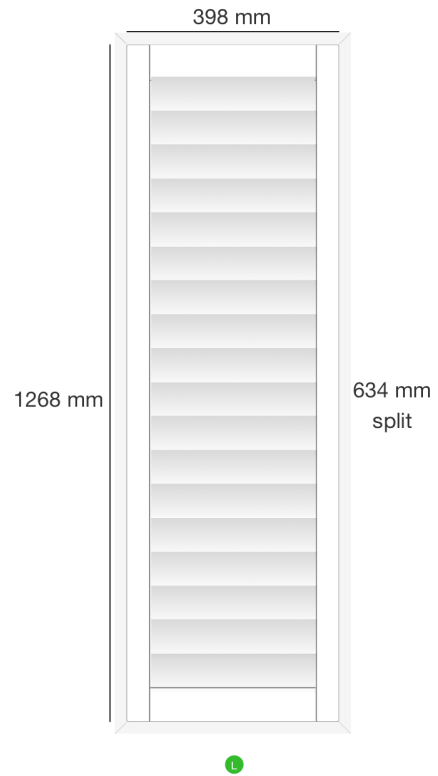

Shutter: #170070
Location: Bay 3
Mount Type: Inside
Product: Endura Wood ABS Shutters
Style: FullHeight
Color: SF05 - Oyster
Width: 398mm
Height: 1268mm
Panel Config: L
Splits 1: 634mm
Stile Type: 41.3mm Plain Stile Astragal - Wood ABS
Slat size: 76mm
Louvre Opening: 1 way
Tilt Rod: in stile - hidden
Hinge Color: Pearl Hinges
Frame Sides: top, bottom, left, right
Frame Type: L60 Plain - Wood ABS
Which panel opens first? R
Hidden Tilt Rod £5.75
Stained Colours £0.00
Battens 3mm: 20mm X 1700mm £4.00
20mm X 1700mm £4.00
20mm X 1700mm £4.00
20mm X 1700mm £4.00
Price: £79.25
VAT: £15.85

Dealer Name: Gavin Moore
Company: Blinds Expert
Trading Name: Main
Order No: SF20074
Reference: Oldfield S21 4JF