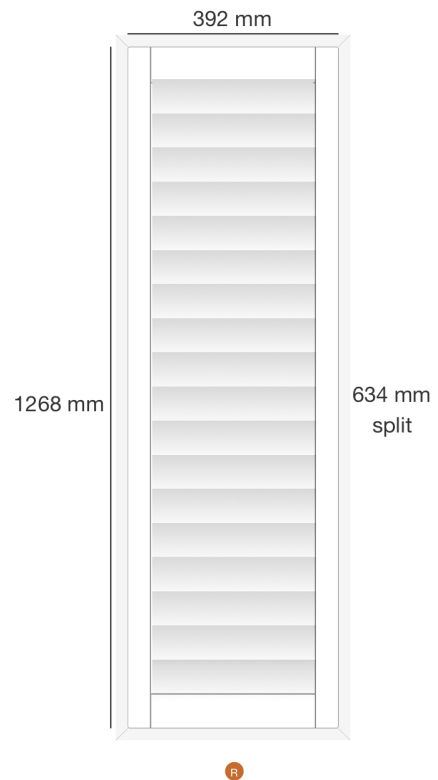

Dealer Name: Gavin Moore
Company: Blinds Expert
Trading Name: Main
Order No: SF20074
Reference: Oldfield S21 4JF

Shutter: #170068
Location: Bay 1
Mount Type: Inside
Product: Endura Wood ABS Shutters
Style: FullHeight
Color: SF05 - Oyster
Width: 392mm
Height: 1268mm
Panel Config: R
Splits 1: 634mm
Stile Type: 41.3mm Plain Stile Square - Wood ABS
Slat size: 76mm
Louvre Opening: 1 way
Tilt Rod: in stile - hidden
Hinge Color: Pearl Hinges
Frame Sides: top, bottom, left, right
Frame Type: L60 Plain - Wood ABS
Which panel opens first? R
Hidden Tilt Rod £5.75
Stained Colours £0.00
Filling triangles: 56mm X 56mm X 79mm X 1268mm £7.95
56mm X 56mm X 79mm X 1268mm £7.95
Price: £79.15
VAT: £15.83

Dealer Name: Gavin Moore
Company: Blinds Expert
Trading Name: Main
Order No: SF20074
Reference: Oldfield S21 4JF

Shutter: #170069
Location: Bay 2
Mount Type: Inside
Product: Endura Wood ABS Shutters
Style: FullHeight
Color: SF05 - Oyster
Width: 1680mm
Height: 1268mm
Panel Config: LLR
Splits 1: 634mm
Stile Type: 41.3mm Plain Stile Astragal - Wood ABS
Slat size: 76mm
Louvre Opening: 1 way
Tilt Rod: in stile - hidden
Hinge Color: Pearl Hinges
Frame Sides: top, bottom, left, right
Frame Type: L60 Plain - Wood ABS
Which panel opens first? R
Hidden Tilt Rod £24.50
Stained Colours £0.00
Price: £269.45
VAT: £53.89