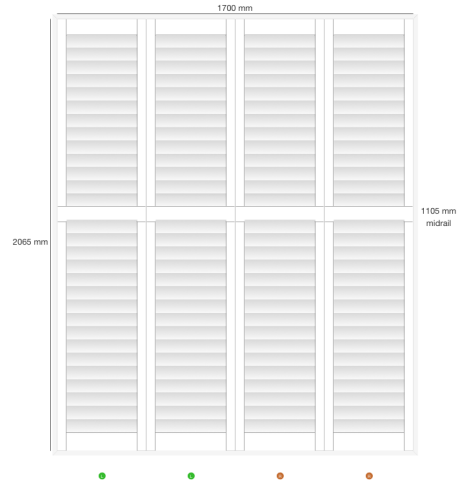

Shutter: #170071
Location: Patio
Mount Type: Inside
Product: Endura Wood ABS Shutters
Style: FullHeight
Color: SF05 - Oyster
Width: 1700mm
Height: 2065mm
Panel Config: LLRR
Critical Midrail : No
Midrail 1: 1105mm
Stile Type: 41.3mm Plain Stile Astragal - Wood ABS
Slat size: 76mm
Louvre Opening: 1 way
Tilt Rod: in stile - hidden
Hinge Color: Pearl Hinges
Frame Sides: top, bottom, left, right
Frame Sill Plate: bottom,
Frame Type: Large Z Frame Plain - Composite
Which panel opens first? R
Hidden Tilt Rod £40.37
Stained Colours £0.00
Battens 3mm: 20mm X 2065mm £6.00
20mm X 2065mm £6.00
20mm X 2065mm £6.00
Price: £462.02
VAT: £92.40

Total M2: 6.64

Total: £1067.84