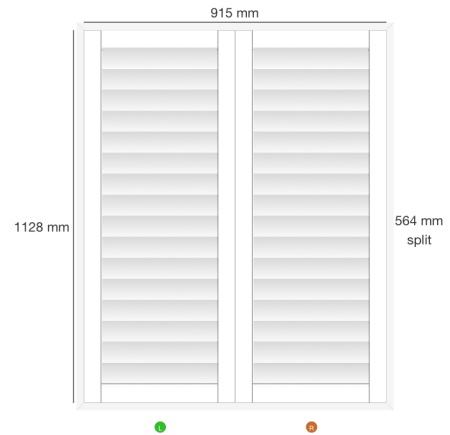

Dealer Name: Gavin Moore
Company: Blinds Expert
Trading Name: Main
Order No: SF20072
Reference: Siviter S18 8XG

Shutter: #170064
Location: Bedroom
Mount Type: Inside
Product: Mimeo Composite Shutters - Europe
Style: FullHeight
Color: SF01 - Pure White
Width: 915mm
Height: 1128mm
Panel Config: LR
Splits 1: 564mm
Stile Type: 50.8MM BEADED STILE ASTRAGAL COMPOSITE
Slat size: 76.2mm
Louvre Opening: 1 way
Tilt Rod: clear view
Hinge Color: Pure White Hinges
Frame Sides: top, bottom, left, right
Frame Type: L60 Side Fix Composite
Which panel opens first? R
Stained Colours: £0.00
Price: £133.90
VAT: £26.78

Total M2: 1.03

Total: £160.68