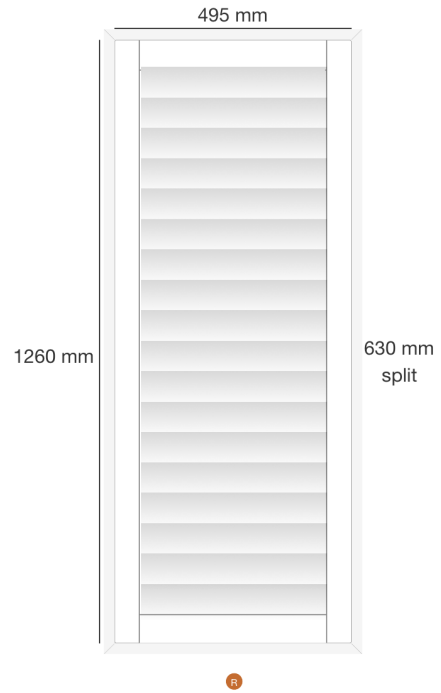

Shutter: #170067
Location: Bay 2
Mount Type: Inside
Product: Mimeo Composite Shutters - Europe
Style: FullHeight
Color: SF01 - Pure White
Width: 495mm
Height: 1260mm
Panel Config: R
Splits 1: 630mm
Stile Type: 50.8MM BEADED STILE PLAIN COMPOSITE
Slat size: 76.2mm
Louvre Opening: 1 way
Tilt Rod: clear view
Hinge Color: Pure White Hinges
Frame Sides: top, bottom, left, right
Frame Type: L60 Side Fix Composite
Which panel opens first? R
Stained Colours: £0.00
Price: £80.60
VAT: £16.12

Total M2: 3.12

Total: £522.72