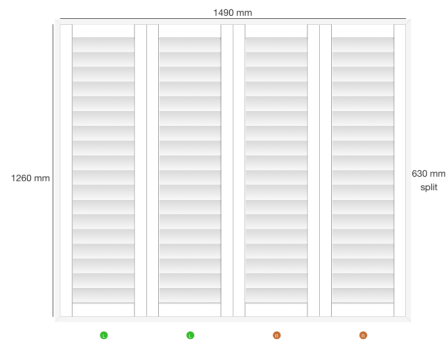

**Dealer Name:** Gavin Moore  
**Company:** Blinds Expert  
**Trading Name:** Main  
**Order No:** SF20073  
**Reference:** Hooper S13 7BE

Shutter: #170065  
Location: Bay 1  
Mount Type: Inside  
Product: Mimeo Composite Shutters - Europe  
Style: FullHeight  
Color: SF01 - Pure White  
Width: 495mm  
Height: 1260mm  
Panel Config: L  
Splits 1: 630mm  
Stile Type: 50.8MM BEADED STILE PLAIN COMPOSITE  
Slat size: 76.2mm  
Louvre Opening: 1 way  
Tilt Rod: clear view  
Hinge Color: Pure White Hinges  
Frame Sides: top, bottom, left, right  
Frame Type: L60 Side Fix Composite  
Which panel opens first? R  
Stained Colours £0.00  
Filling triangles: 55mm X 55mm X 43mm X 1260mm £15.00  
55mm X 55mm X 43mm X 1260mm £15.00  
Price: £110.60  
VAT: £22.12

**Dealer Name:** Gavin Moore  
**Company:** Blinds Expert  
**Trading Name:** Main  
**Order No:** SF20073  
**Reference:** Hooper S13 7BE

Shutter: #170066  
Location: Bay 2  
Mount Type: Inside  
Product: Mimeo Composite Shutters - Europe  
Style: FullHeight  
Color: SF01 - Pure White  
Width: 1490mm  
Height: 1260mm  
Panel Config: LLRR  
Splits 1: 630mm  
Stile Type: 50.8MM BEADED STILE ASTRAGAL COMPOSITE  
Slat size: 76.2mm  
Louvre Opening: 1 way  
Tilt Rod: clear view  
Hinge Color: Pure White Hinges  
Frame Sides: top, bottom, left, right  
Frame Type: L60 Side Fix Composite  
Which panel opens first? R  
Stained Colours £0.00  
Price: £244.40  
VAT: £48.88