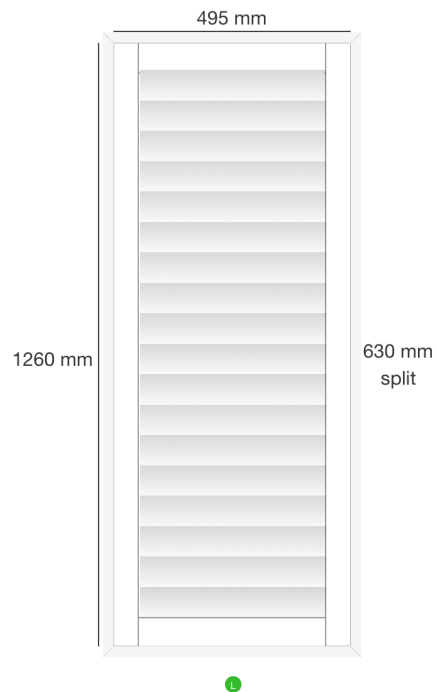

**Dealer Name:** Gavin Moore  
**Company:** Blinds Expert  
**Trading Name:** Main  
**Order No:** SF20073  
**Reference:** Hooper S13 7BE

Shutter: #170065  
Location: Bay 1  
Mount Type: Inside  
Product: Mimeo Composite Shutters - Europe  
Style: FullHeight  
Color: SF01 - Pure White  
Width: 495mm  
Height: 1260mm  
Panel Config: L  
Splits 1: 630mm  
Stile Type: 50.8MM BEADED STILE PLAIN COMPOSITE  
Slat size: 76.2mm  
Louvre Opening: 1 way  
Tilt Rod: clear view  
Hinge Color: Pure White Hinges  
Frame Sides: top, bottom, left, right  
Frame Type: L60 Side Fix Composite  
Which panel opens first? R  
Stained Colours £0.00  
Filling triangles: 55mm X 55mm X 43mm X 1260mm £15.00  
55mm X 55mm X 43mm X 1260mm £15.00  
Price: £110.60  
VAT: £22.12

**Dealer Name:** Gavin Moore  
**Company:** Blinds Expert  
**Trading Name:** Main  
**Order No:** SF20073  
**Reference:** Hooper S13 7BE

Shutter: #170066  
Location: Bay 2  
Mount Type: Inside  
Product: Mimeo Composite Shutters - Europe  
Style: FullHeight  
Color: SF01 - Pure White  
Width: 1490mm  
Height: 1260mm  
Panel Config: LLRR  
Splits 1: 630mm  
Stile Type: 50.8MM BEADED STILE ASTRAGAL COMPOSITE  
Slat size: 76.2mm  
Louvre Opening: 1 way  
Tilt Rod: clear view  
Hinge Color: Pure White Hinges  
Frame Sides: top, bottom, left, right  
Frame Type: L60 Side Fix Composite  
Which panel opens first? R  
Stained Colours £0.00  
Price: £244.40  
VAT: £48.88