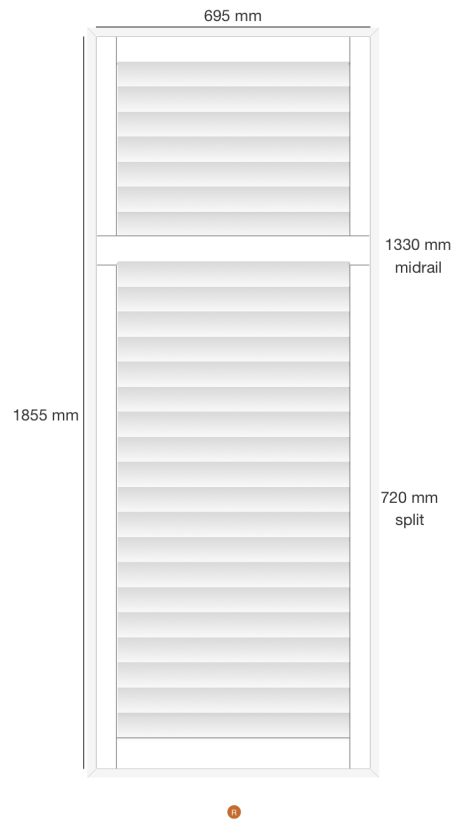

Shutter: #167468
Location: Lounge Bay 5
Mount Type: Inside
Product: Mimeo Composite Shutters - Europe
Style: FullHeight
Color: SF01 - Pure White
Width: 695mm
Height: 1855mm
Panel Config: R
Critical Midrail : No
Midrail 1: 1330mm
Splits 1: 720mm
Stile Type: 50.8MM BEADED STILE PLAIN COMPOSITE
Slat size: 76.2mm
Louvre Opening: 1 way
Tilt Rod: clear view
Hinge Color: Pure White Hinges
Frame Sides: top, bottom, left, right
Frame Type: L60 Side Fix Composite
Which panel opens first? R
Stained Colours £0.00
Price: £167.70
VAT: £33.54

Dealer Name: Gavin Moore
Company: Blinds Expert
Trading Name: Main
Order No: SF19655
Reference: Wild S8 7EB