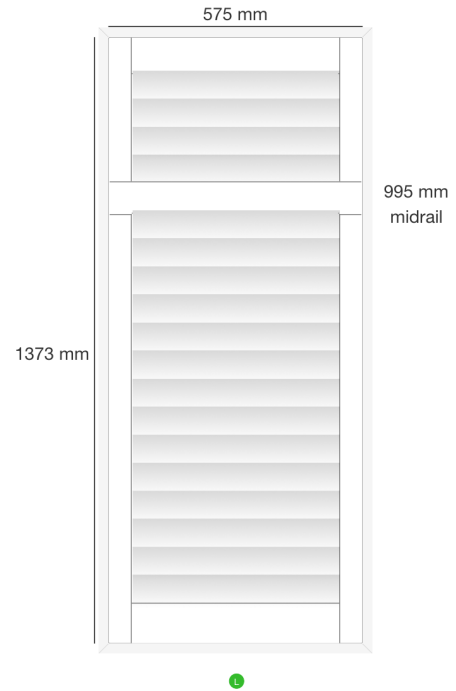

Shutter: #167470
Location: Bed Bay 2
Mount Type: Inside
Product: Mimeo Composite Shutters - Europe
Style: FullHeight
Color: SF01 - Pure White
Width: 575mm
Height: 1373mm
Panel Config: L
Critical Midrail : No
Midrail 1: 995mm
Stile Type: 50.8MM BEADED STILE PLAIN COMPOSITE
Slat size: 76.2mm
Louvre Opening: 1 way
Tilt Rod: clear view
Hinge Color: Pure White Hinges
Frame Sides: top, bottom, left, right
Frame Type: L60 Side Fix Composite
Which panel opens first? R
Stained Colours £0.00
Price: £102.70
VAT: £20.54

Dealer Name: Gavin Moore
Company: Blinds Expert
Trading Name: Main
Order No: SF19655
Reference: Wild S8 7EB