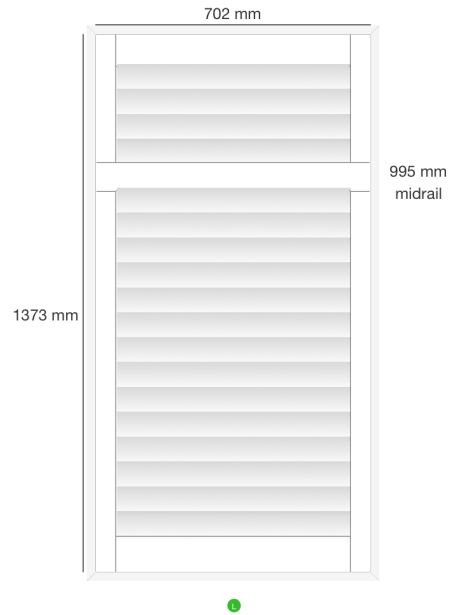

Shutter: #167469
Location: Bed Bay 1
Mount Type: Inside
Product: Mimeo Composite Shutters - Europe
Style: FullHeight
Color: SF01 - Pure White
Width: 702mm
Height: 1373mm
Panel Config: L
Critical Midrail : No
Midrail 1: 995mm
Stile Type: 50.8MM BEADED STILE PLAIN COMPOSITE
Slat size: 76.2mm
Louvre Opening: 1 way
Tilt Rod: clear view
Hinge Color: Pure White Hinges
Frame Sides: top, bottom, left, right
Frame Type: L60 Side Fix Composite
Which panel opens first? R
Stained Colours £0.00
Price: £124.80
VAT: £24.96

Dealer Name: Gavin Moore
Company: Blinds Expert
Trading Name: Main
Order No: SF19655
Reference: Wild S8 7EB