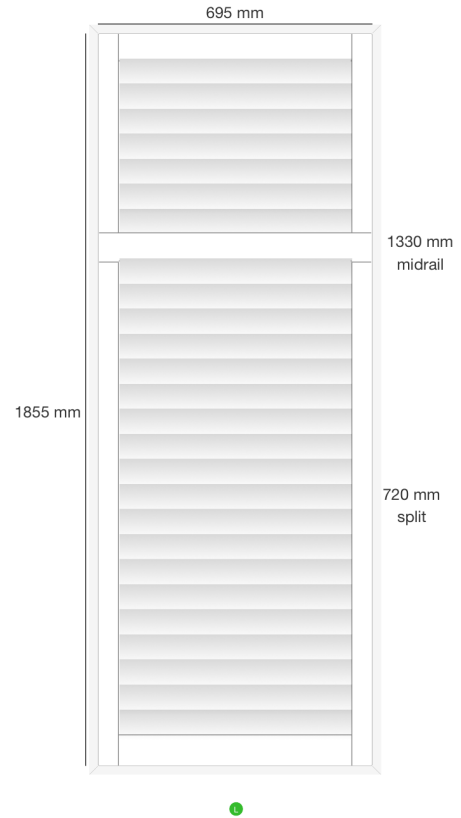

Dealer Name: Gavin Moore
Company: Blinds Expert
Trading Name: Main
Order No: SF19655
Reference: Wild S8 7EB

Shutter: #167464
Location: Lounge Bay 1
Mount Type: Inside
Product: Mimeo Composite Shutters - Europe
Style: FullHeight
Color: SF01 - Pure White
Width: 695mm
Height: 1855mm
Panel Config: L
Critical Midrail : No
Midrail 1: 1330mm
Splits 1: 720mm
Stile Type: 50.8MM BEADED STILE PLAIN COMPOSITE
Slat size: 76.2mm
Louvre Opening: 1 way
Tilt Rod: clear view
Hinge Color: Pure White Hinges
Frame Sides: top, bottom, left, right
Frame Type: L60 Side Fix Composite
Which panel opens first? R
Stained Colours £0.00
Price: £167.70
VAT: £33.54

Dealer Name: Gavin Moore
Company: Blinds Expert
Trading Name: Main
Order No: SF19655
Reference: Wild S8 7EB

Shutter: #167465
 Location: Lounge Bay 2
 Mount Type: Inside
 Product: Mimeo Composite Shutters - Europe
 Style: FullHeight
 Color: SF01 - Pure White
 Width: 570mm
 Height: 1855mm
 Panel Config: L
 Critical Midrail : No
 Midrail 1: 1330mm
 Splits 1: 720mm
 Stile Type: 50.8MM BEADED STILE PLAIN COMPOSITE
 Slat size: 76.2mm
 Louvre Opening: 1 way
 Tilt Rod: clear view
 Hinge Color: Pure White Hinges
 Frame Sides: top, bottom, left, right
 Frame Type: L60 Side Fix Composite
 Which panel opens first? R
 Stained Colours £0.00
 Price: £137.80
 VAT: £27.56

Dealer Name: Gavin Moore
Company: Blinds Expert
Trading Name: Main
Order No: SF19655
Reference: Wild S8 7EB

Shutter: #167466
 Location: Lounge Bay 3
 Mount Type: Inside
 Product: Mimeo Composite Shutters - Europe
 Style: FullHeight
 Color: SF01 - Pure White
 Width: 570mm
 Height: 1855mm
 Panel Config: R
 Critical Midrail : No
 Midrail 1: 1330mm
 Splits 1: 720mm
 Stile Type: 50.8MM BEADED STILE PLAIN COMPOSITE
 Slat size: 76.2mm
 Louvre Opening: 1 way
 Tilt Rod: clear view
 Hinge Color: Pure White Hinges
 Frame Sides: top, bottom, left, right
 Frame Type: L60 Side Fix Composite
 Which panel opens first? R
 Stained Colours £0.00
 Price: £137.80
 VAT: £27.56