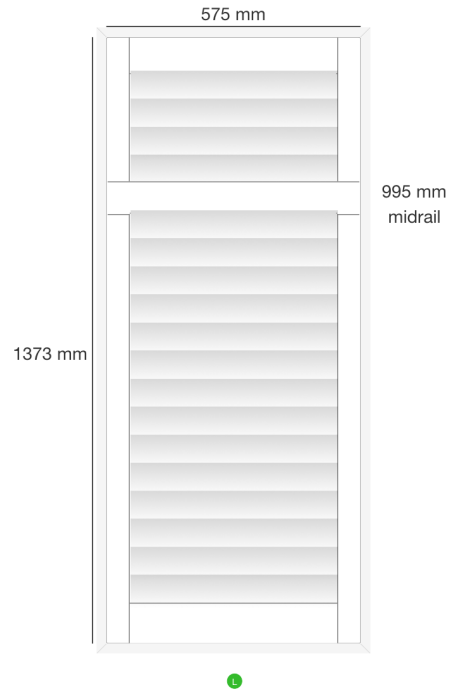

Shutter: #167471
Location: Bed Bay 3
Mount Type: Inside
Product: Mimeo Composite Shutters - Europe
Style: FullHeight
Color: SF01 - Pure White
Width: 575mm
Height: 1373mm
Panel Config: L
Critical Midrail : No
Midrail 1: 995mm
Stile Type: 50.8MM BEADED STILE PLAIN COMPOSITE
Slat size: 76.2mm
Louvre Opening: 1 way
Tilt Rod: clear view
Hinge Color: Pure White Hinges
Frame Sides: top, bottom, left, right
Frame Type: L60 Side Fix Composite
Which panel opens first? R
Stained Colours £0.00
Price: £102.70
VAT: £20.54

Dealer Name: Gavin Moore
Company: Blinds Expert
Trading Name: Main
Order No: SF19655
Reference: Wild S8 7EB