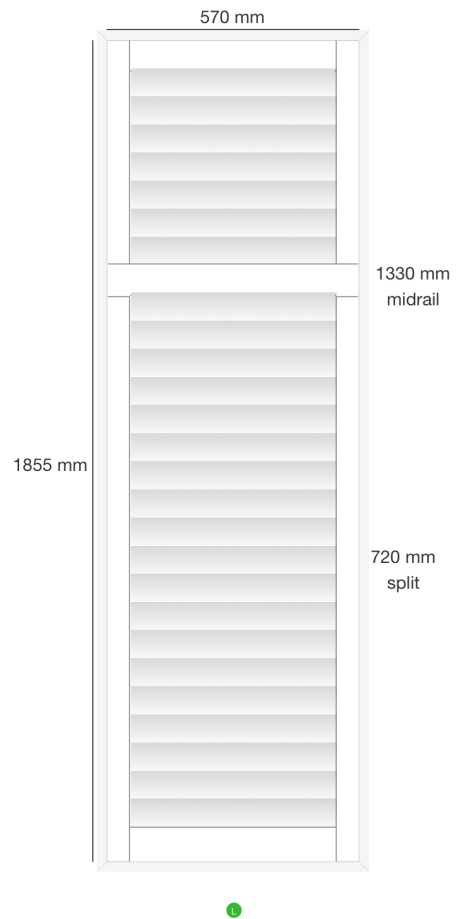

Dealer Name: Gavin Moore
Company: Blinds Expert
Trading Name: Main
Order No: SF19655
Reference: Wild S8 7EB

Shutter: #167464
Location: Lounge Bay 1
Mount Type: Inside
Product: Mimeo Composite Shutters - Europe
Style: FullHeight
Color: SF01 - Pure White
Width: 695mm
Height: 1855mm
Panel Config: L
Critical Midrail : No
Midrail 1: 1330mm
Splits 1: 720mm
Stile Type: 50.8MM BEADED STILE PLAIN COMPOSITE
Slat size: 76.2mm
Louvre Opening: 1 way
Tilt Rod: clear view
Hinge Color: Pure White Hinges
Frame Sides: top, bottom, left, right
Frame Type: L60 Side Fix Composite
Which panel opens first? R
Stained Colours £0.00
Price: £167.70
VAT: £33.54

Dealer Name: Gavin Moore
Company: Blinds Expert
Trading Name: Main
Order No: SF19655
Reference: Wild S8 7EB

Shutter: #167465
 Location: Lounge Bay 2
 Mount Type: Inside
 Product: Mimeo Composite Shutters - Europe
 Style: FullHeight
 Color: SF01 - Pure White
 Width: 570mm
 Height: 1855mm
 Panel Config: L
 Critical Midrail : No
 Midrail 1: 1330mm
 Splits 1: 720mm
 Stile Type: 50.8MM BEADED STILE PLAIN COMPOSITE
 Slat size: 76.2mm
 Louvre Opening: 1 way
 Tilt Rod: clear view
 Hinge Color: Pure White Hinges
 Frame Sides: top, bottom, left, right
 Frame Type: L60 Side Fix Composite
 Which panel opens first? R
 Stained Colours £0.00
 Price: £137.80
 VAT: £27.56

Dealer Name: Gavin Moore
Company: Blinds Expert
Trading Name: Main
Order No: SF19655
Reference: Wild S8 7EB

Shutter: #167466
 Location: Lounge Bay 3
 Mount Type: Inside
 Product: Mimeo Composite Shutters - Europe
 Style: FullHeight
 Color: SF01 - Pure White
 Width: 570mm
 Height: 1855mm
 Panel Config: R
 Critical Midrail : No
 Midrail 1: 1330mm
 Splits 1: 720mm
 Stile Type: 50.8MM BEADED STILE PLAIN COMPOSITE
 Slat size: 76.2mm
 Louvre Opening: 1 way
 Tilt Rod: clear view
 Hinge Color: Pure White Hinges
 Frame Sides: top, bottom, left, right
 Frame Type: L60 Side Fix Composite
 Which panel opens first? R
 Stained Colours £0.00
 Price: £137.80
 VAT: £27.56