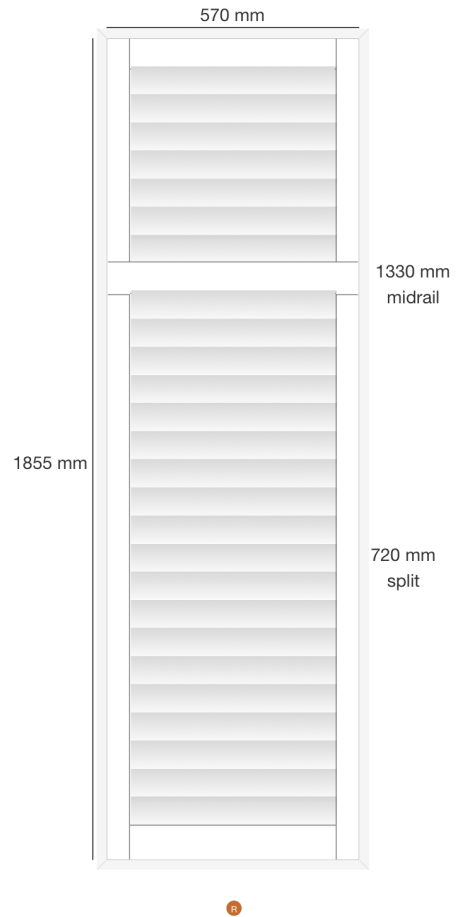

Dealer Name: Gavin Moore
Company: Blinds Expert
Trading Name: Main
Order No: SF19655
Reference: Wild S8 7EB

Shutter: #167464
Location: Lounge Bay 1
Mount Type: Inside
Product: Mimeo Composite Shutters - Europe
Style: FullHeight
Color: SF01 - Pure White
Width: 695mm
Height: 1855mm
Panel Config: L
Critical Midrail : No
Midrail 1: 1330mm
Splits 1: 720mm
Stile Type: 50.8MM BEADED STILE PLAIN COMPOSITE
Slat size: 76.2mm
Louvre Opening: 1 way
Tilt Rod: clear view
Hinge Color: Pure White Hinges
Frame Sides: top, bottom, left, right
Frame Type: L60 Side Fix Composite
Which panel opens first? R
Stained Colours £0.00
Price: £167.70
VAT: £33.54

Dealer Name: Gavin Moore
Company: Blinds Expert
Trading Name: Main
Order No: SF19655
Reference: Wild S8 7EB

Shutter: #167465
 Location: Lounge Bay 2
 Mount Type: Inside
 Product: Mimeo Composite Shutters - Europe
 Style: FullHeight
 Color: SF01 - Pure White
 Width: 570mm
 Height: 1855mm
 Panel Config: L
 Critical Midrail : No
 Midrail 1: 1330mm
 Splits 1: 720mm
 Stile Type: 50.8MM BEADED STILE PLAIN COMPOSITE
 Slat size: 76.2mm
 Louvre Opening: 1 way
 Tilt Rod: clear view
 Hinge Color: Pure White Hinges
 Frame Sides: top, bottom, left, right
 Frame Type: L60 Side Fix Composite
 Which panel opens first? R
 Stained Colours £0.00
 Price: £137.80
 VAT: £27.56

Dealer Name: Gavin Moore
Company: Blinds Expert
Trading Name: Main
Order No: SF19655
Reference: Wild S8 7EB

Shutter: #167466
 Location: Lounge Bay 3
 Mount Type: Inside
 Product: Mimeo Composite Shutters - Europe
 Style: FullHeight
 Color: SF01 - Pure White
 Width: 570mm
 Height: 1855mm
 Panel Config: R
 Critical Midrail : No
 Midrail 1: 1330mm
 Splits 1: 720mm
 Stile Type: 50.8MM BEADED STILE PLAIN COMPOSITE
 Slat size: 76.2mm
 Louvre Opening: 1 way
 Tilt Rod: clear view
 Hinge Color: Pure White Hinges
 Frame Sides: top, bottom, left, right
 Frame Type: L60 Side Fix Composite
 Which panel opens first? R
 Stained Colours £0.00
 Price: £137.80
 VAT: £27.56