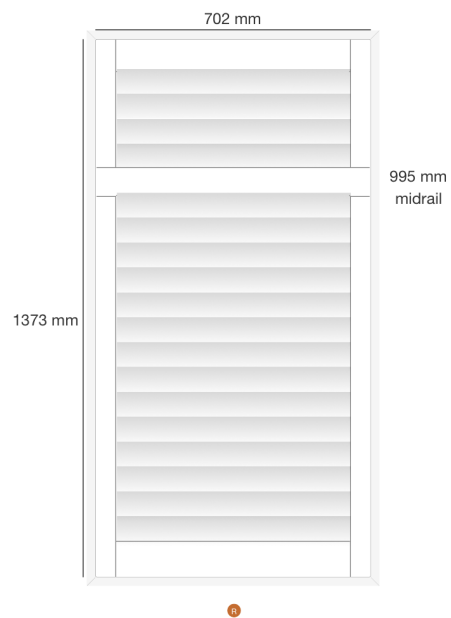

Shutter: #167473
Location: Bed Bay 5
Mount Type: Inside
Product: Mimeo Composite Shutters - Europe
Style: FullHeight
Color: SF01 - Pure White
Width: 702mm
Height: 1373mm
Panel Config: R
Critical Midrail : No
Midrail 1: 995mm
Stile Type: 50.8MM BEADED STILE PLAIN COMPOSITE
Slat size: 76.2mm
Louvre Opening: 1 way
Tilt Rod: clear view
Hinge Color: Pure White Hinges
Frame Sides: top, bottom, left, right
Frame Type: L60 Side Fix Composite
Which panel opens first? R
Stained Colours £0.00
Price: £124.80
VAT: £24.96

Total M2: 10.05

Total: £1567.80