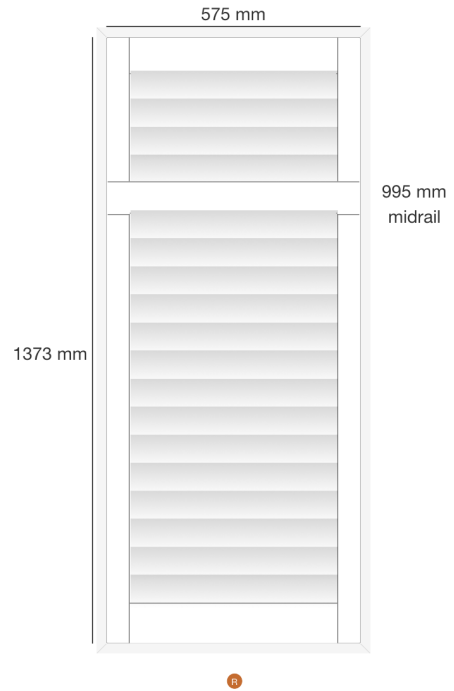

Shutter: #167472
Location: Bed Bay 4
Mount Type: Inside
Product: Mimeo Composite Shutters - Europe
Style: FullHeight
Color: SF01 - Pure White
Width: 575mm
Height: 1373mm
Panel Config: R
Critical Midrail : No
Midrail 1: 995mm
Stile Type: 50.8MM BEADED STILE PLAIN COMPOSITE
Slat size: 76.2mm
Louvre Opening: 1 way
Tilt Rod: clear view
Hinge Color: Pure White Hinges
Frame Sides: top, bottom, left, right
Frame Type: L60 Side Fix Composite
Which panel opens first? R
Stained Colours £0.00
Price: £102.70
VAT: £20.54

Dealer Name: Gavin Moore
Company: Blinds Expert
Trading Name: Main
Order No: SF19655
Reference: Wild S8 7EB