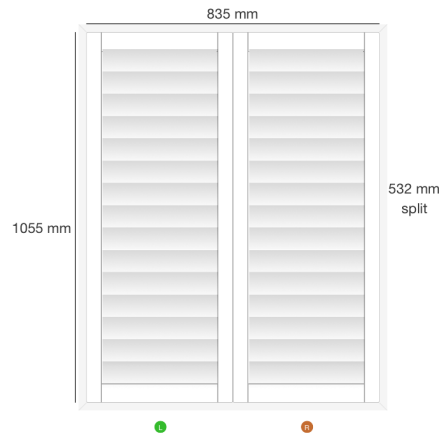

Dealer Name: Gavin Moore
Company: Blinds Expert
Trading Name: Main
Order No: SF19654
Reference: Fowler S21 4AF

Shutter: #167462
Location: Bedroom LHS
Mount Type: Inside
Product: Select Ash Wood Shutters
Style: FullHeight
Color: SF61 - GOLDEN OAK
Width: 835mm
Height: 1055mm
Panel Config: LR
Splits 1: 532mm
Stile Type: 41.3mm Plain Stile Astragal
Slat size: 76mm
Louvre Opening: 1 way
Tilt Rod: clear view
Hinge Color: Antique Brass Hinges
Frame Sides: top, bottom, left, right
Frame Type: L57 Classic
Which panel opens first? L
Stained Colours: £14.08
Price: £141.68
VAT: £28.34

Dealer Name: Gavin Moore
Company: Blinds Expert
Trading Name: Main
Order No: SF19654
Reference: Fowler S21 4AF

Shutter: #167463
 Location: Bedroom RHS
 Mount Type: Inside
 Product: Select Ash Wood Shutters
 Style: FullHeight
 Color: SF61 - GOLDEN OAK
 Width: 840mm
 Height: 1063mm
 Panel Config: LR
 Splits 1: 532mm
 Stile Type: 41.3mm Plain Stile Astragal
 Slat size: 76mm
 Louvre Opening: 1 way
 Tilt Rod: clear view
 Hinge Color: Antique Brass Hinges
 Frame Sides: top, bottom, left, right
 Frame Type: L57 Classic
 Which panel opens first? R
 Stained Colours: £14.24
 Price: £143.29
 VAT: £28.66

Total M2: 1.77

Total: £341.96