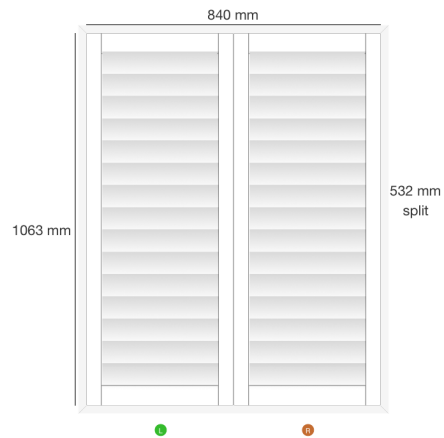

Dealer Name: Gavin Moore
Company: Blinds Expert
Trading Name: Main
Order No: SF19654
Reference: Fowler S21 4AF

Shutter: #167462
Location: Bedroom LHS
Mount Type: Inside
Product: Select Ash Wood Shutters
Style: FullHeight
Color: SF61 - GOLDEN OAK
Width: 835mm
Height: 1055mm
Panel Config: LR
Splits 1: 532mm
Stile Type: 41.3mm Plain Stile Astragal
Slat size: 76mm
Louvre Opening: 1 way
Tilt Rod: clear view
Hinge Color: Antique Brass Hinges
Frame Sides: top, bottom, left, right
Frame Type: L57 Classic
Which panel opens first? L
Stained Colours: £14.08
Price: £141.68
VAT: £28.34

Dealer Name: Gavin Moore
Company: Blinds Expert
Trading Name: Main
Order No: SF19654
Reference: Fowler S21 4AF

Shutter: #167463
 Location: Bedroom RHS
 Mount Type: Inside
 Product: Select Ash Wood Shutters
 Style: FullHeight
 Color: SF61 - GOLDEN OAK
 Width: 840mm
 Height: 1063mm
 Panel Config: LR
 Splits 1: 532mm
 Stile Type: 41.3mm Plain Stile Astragal
 Slat size: 76mm
 Louvre Opening: 1 way
 Tilt Rod: clear view
 Hinge Color: Antique Brass Hinges
 Frame Sides: top, bottom, left, right
 Frame Type: L57 Classic
 Which panel opens first? R
 Stained Colours: £14.24
 Price: £143.29
 VAT: £28.66

Total M2: 1.77

Total: £341.96