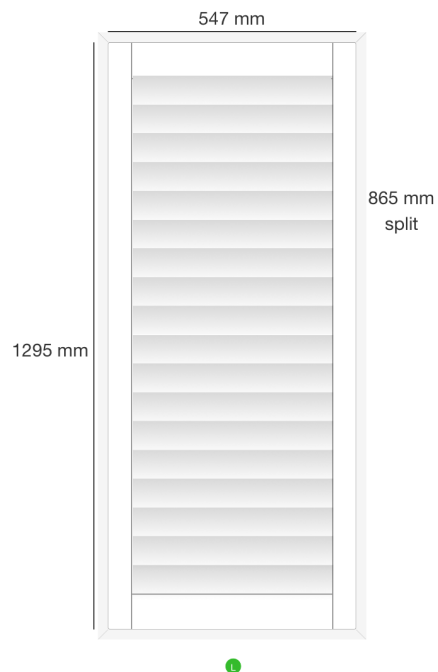

Dealer Name: Gavin Moore
Company: Blinds Expert
Trading Name: Main
Order No: SF19653
Reference: Glanfield S11 7LE

Shutter: #167460
Location: Bathroom
Mount Type: Inside
Product: Mimeo Composite Shutters - Europe
Style: FullHeight
Color: SF01 - Pure White
Width: 760mm
Height: 1273mm
Panel Config: LR
Splits 1: 940mm
Stile Type: 50.8MM BEADED STILE ASTRAGAL COMPOSITE
Slat size: 76.2mm
Louvre Opening: 1 way
Tilt Rod: clear view
Hinge Color: Pure White Hinges
Frame Sides: top, bottom, left, right
Frame Type: L60 Side Fix Composite
Which panel opens first? R
Stained Colours £0.00
Price: £126.10
VAT: £25.22

Dealer Name: Gavin Moore
Company: Blinds Expert
Trading Name: Main
Order No: SF19653
Reference: Glanfield S11 7LE

Shutter: #167461
Location: Bedroom
Mount Type: Inside
Product: Mimeo Composite Shutters - Europe
Style: FullHeight
Color: SF01 - Pure White
Width: 547mm
Height: 1295mm
Panel Config: L
Splits 1: 865mm
Stile Type: 50.8MM BEADED STILE PLAIN COMPOSITE
Slat size: 76.2mm
Louvre Opening: 1 way
Tilt Rod: clear view
Hinge Color: Pure White Hinges
Frame Sides: top, bottom, left, right
Frame Type: L60 Side Fix Composite
Which panel opens first? R
Stained Colours £0.00
Price: £92.30
VAT: £18.46

Total M2: 1.68

Total: £262.08