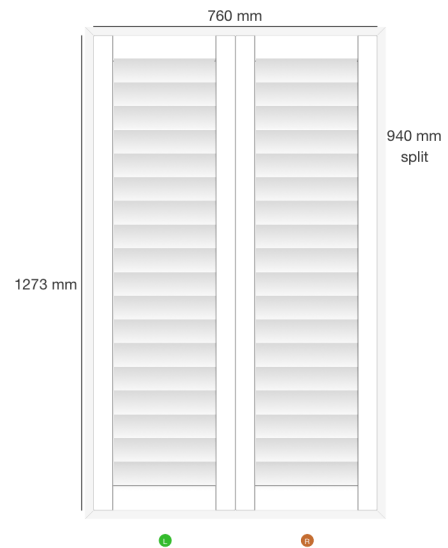

Dealer Name: Gavin Moore
Company: Blinds Expert
Trading Name: Main
Order No: SF19653
Reference: Glanfield S11 7LE

Shutter: #167460
Location: Bathroom
Mount Type: Inside
Product: Mimeo Composite Shutters - Europe
Style: FullHeight
Color: SF01 - Pure White
Width: 760mm
Height: 1273mm
Panel Config: LR
Splits 1: 940mm
Stile Type: 50.8MM BEADED STILE ASTRAGAL COMPOSITE
Slat size: 76.2mm
Louvre Opening: 1 way
Tilt Rod: clear view
Hinge Color: Pure White Hinges
Frame Sides: top, bottom, left, right
Frame Type: L60 Side Fix Composite
Which panel opens first? R
Stained Colours £0.00
Price: £126.10
VAT: £25.22

Dealer Name: Gavin Moore
Company: Blinds Expert
Trading Name: Main
Order No: SF19653
Reference: Glanfield S11 7LE

Shutter: #167461
Location: Bedroom
Mount Type: Inside
Product: Mimeo Composite Shutters - Europe
Style: FullHeight
Color: SF01 - Pure White
Width: 547mm
Height: 1295mm
Panel Config: L
Splits 1: 865mm
Stile Type: 50.8MM BEADED STILE PLAIN COMPOSITE
Slat size: 76.2mm
Louvre Opening: 1 way
Tilt Rod: clear view
Hinge Color: Pure White Hinges
Frame Sides: top, bottom, left, right
Frame Type: L60 Side Fix Composite
Which panel opens first? R
Stained Colours £0.00
Price: £92.30
VAT: £18.46

Total M2: 1.68

Total: £262.08