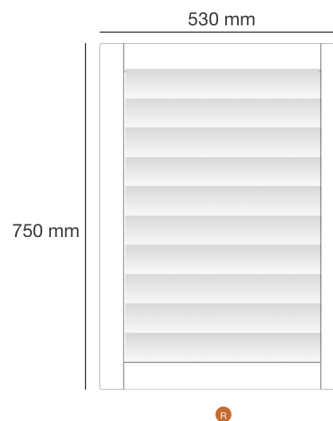

Dealer Name: Gavin Moore
Company: Blinds Expert
Trading Name: Main
Order No: SF19162
Reference: Matte S6 5PA

Shutter: #164441
Location: Bay 1
Mount Type: Inside
Product: Mimeo Composite Shutters - Europe
Style: CafeStyle
Color: SF01 - Pure White
Width: 1670mm
Height: 750mm
Panel Config: LLRR
Stile Type: 50.8MM BEADED STILE ASTRAGAL COMPOSITE
Slat size: 76.2mm
Louvre Opening: 1 way
Tilt Rod: clear view
Hinge Color: Pure White Hinges
Frame Sides: top, bottom, left, right
Frame Type: L60 Side Fix Composite
Which panel opens first? R
Price: £168.75
VAT: £33.75

Dealer Name: Gavin Moore
Company: Blinds Expert
Trading Name: Main
Order No: SF19162
Reference: Matte S6 5PA

Shutter: #164442
Location: Bay 2
Mount Type: Inside
Product: Mimeo Composite Shutters - Europe
Style: CafeStyle
Color: SF01 - Pure White
Width: 530mm
Height: 750mm
Panel Config: R
Stile Type: 50.8MM BEADED STILE PLAIN COMPOSITE
Slat size: 76.2mm
Louvre Opening: 1 way
Tilt Rod: clear view
Hinge Color: Pure White Hinges
Frame Sides: top, bottom, left, right
Frame Type: L60 Side Fix Composite
Which panel opens first? R
Price: £67.50
VAT: £13.50

Total M2: 1.65

Total: £283.50