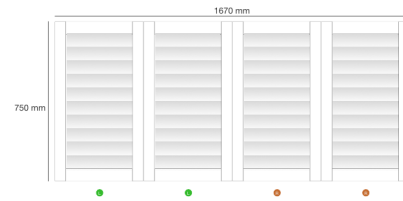

Dealer Name: Gavin Moore
Company: Blinds Expert
Trading Name: Main
Order No: SF19162
Reference: Matte S6 5PA

Shutter: #164441
Location: Bay 1
Mount Type: Inside
Product: Mimeo Composite Shutters - Europe
Style: CafeStyle
Color: SF01 - Pure White
Width: 1670mm
Height: 750mm
Panel Config: LLRR
Stile Type: 50.8MM BEADED STILE ASTRAGAL COMPOSITE
Slat size: 76.2mm
Louvre Opening: 1 way
Tilt Rod: clear view
Hinge Color: Pure White Hinges
Frame Sides: top, bottom, left, right
Frame Type: L60 Side Fix Composite
Which panel opens first? R
Price: £168.75
VAT: £33.75

Dealer Name: Gavin Moore
Company: Blinds Expert
Trading Name: Main
Order No: SF19162
Reference: Matte S6 5PA

Shutter: #164442
Location: Bay 2
Mount Type: Inside
Product: Mimeo Composite Shutters - Europe
Style: CafeStyle
Color: SF01 - Pure White
Width: 530mm
Height: 750mm
Panel Config: R
Stile Type: 50.8MM BEADED STILE PLAIN COMPOSITE
Slat size: 76.2mm
Louvre Opening: 1 way
Tilt Rod: clear view
Hinge Color: Pure White Hinges
Frame Sides: top, bottom, left, right
Frame Type: L60 Side Fix Composite
Which panel opens first? R
Price: £67.50
VAT: £13.50

Total M2: 1.65

Total: £283.50