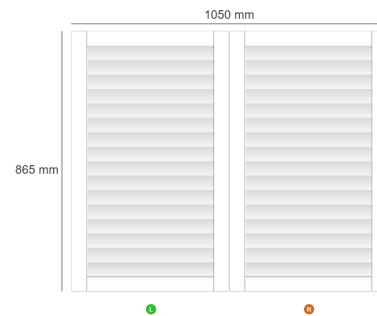

Dealer Name: Gavin Moore
Company: Blinds Expert
Trading Name: Main
Order No: SF16777
Reference: Norman S6 4GB

Shutter: #149216
Location: Bay 1
Mount Type: Inside
Product: Mimeo Composite Shutters - Europe
Style: CafeStyle
Color: SF01- Pure White
Width: 425mm
Height: 865mm
Panel Config: R
Stile Type: 50.8MM BEADED STILE PLAIN COMPOSITE
Slat size: 64mm
Louvre Opening: 1 way
Tilt Rod: clear view
Hinge Color: Pure White Hinges
Frame Sides: top, bottom, left, right
Frame Type: L60 Side Fix Composite
Which panel opens first? R
Battens 3mm: 20mm X 865mm £2.00
Price: £67.00
VAT: £13.40

Dealer Name: Gavin Moore
Company: Blinds Expert
Trading Name: Main
Order No: SF16777
Reference: Norman S6 4GB

Shutter: #149217
Location: Bay 2
Mount Type: Inside
Product: Mimeo Composite Shutters - Europe
Style: CafeStyle
Color: SF01- Pure White
Width: 1050mm
Height: 865mm
Panel Config: LR
Stile Type: 50.8MM BEADED STILE ASTRAGAL COMPOSITE
Slat size: 64mm
Louvre Opening: 1 way
Tilt Rod: clear view
Hinge Color: Pure White Hinges
Frame Sides: top, bottom, left, right
Frame Type: L60 Side Fix Composite
Which panel opens first? R
Battens 3mm: 50mm X 1000mm £2.00
Price: £120.30
VAT: £24.06

Dealer Name: Gavin Moore
Company: Blinds Expert
Trading Name: Main
Order No: SF16777
Reference: Norman S6 4GB

Shutter: #149218
Location: Bay 3
Mount Type: Inside
Product: Mimeo Composite Shutters - Europe
Style: CafeStyle
Color: SF01- Pure White
Width: 425mm
Height: 865mm
Panel Config: L
Stile Type: 50.8mm Beaded Stile Plain
Slat size: 64mm
Louvre Opening: 1 way
Tilt Rod: clear view
Hinge Color: Pure White Hinges
Frame Sides: top, bottom, left, right
Frame Type: L60 Side Fix Composite
Which panel opens first? R
Battens 3mm: 20mm X 865mm £2.00
Price: £67.00
VAT: £13.40

Total M2: 1.65

Total: £305.16