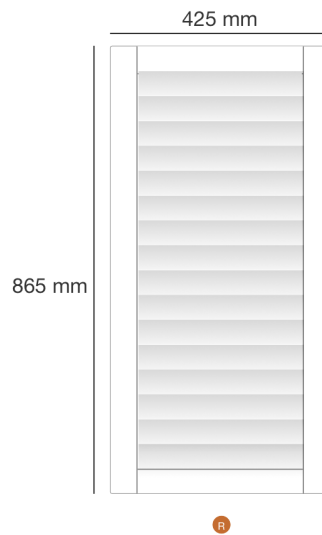

Dealer Name: Gavin Moore
Company: Blinds Expert
Trading Name: Main
Order No: SF16777
Reference: Norman S6 4GB

Shutter: #149216
Location: Bay 1
Mount Type: Inside
Product: Mimeo Composite Shutters - Europe
Style: CafeStyle
Color: SF01- Pure White
Width: 425mm
Height: 865mm
Panel Config: R
Stile Type: 50.8MM BEADED STILE PLAIN COMPOSITE
Slat size: 64mm
Louvre Opening: 1 way
Tilt Rod: clear view
Hinge Color: Pure White Hinges
Frame Sides: top, bottom, left, right
Frame Type: L60 Side Fix Composite
Which panel opens first? R
Battens 3mm: 20mm X 865mm £2.00
Price: £67.00
VAT: £13.40

Dealer Name: Gavin Moore
Company: Blinds Expert
Trading Name: Main
Order No: SF16777
Reference: Norman S6 4GB

Shutter: #149217
Location: Bay 2
Mount Type: Inside
Product: Mimeo Composite Shutters - Europe
Style: CafeStyle
Color: SF01- Pure White
Width: 1050mm
Height: 865mm
Panel Config: LR
Stile Type: 50.8MM BEADED STILE ASTRAGAL COMPOSITE
Slat size: 64mm
Louvre Opening: 1 way
Tilt Rod: clear view
Hinge Color: Pure White Hinges
Frame Sides: top, bottom, left, right
Frame Type: L60 Side Fix Composite
Which panel opens first? R
Battens 3mm: 50mm X 1000mm £2.00
Price: £120.30
VAT: £24.06

Dealer Name: Gavin Moore
Company: Blinds Expert
Trading Name: Main
Order No: SF16777
Reference: Norman S6 4GB

Shutter: #149218
Location: Bay 3
Mount Type: Inside
Product: Mimeo Composite Shutters - Europe
Style: CafeStyle
Color: SF01- Pure White
Width: 425mm
Height: 865mm
Panel Config: L
Stile Type: 50.8mm Beaded Stile Plain
Slat size: 64mm
Louvre Opening: 1 way
Tilt Rod: clear view
Hinge Color: Pure White Hinges
Frame Sides: top, bottom, left, right
Frame Type: L60 Side Fix Composite
Which panel opens first? R
Battens 3mm: 20mm X 865mm £2.00
Price: £67.00
VAT: £13.40

Total M2: 1.65

Total: £305.16