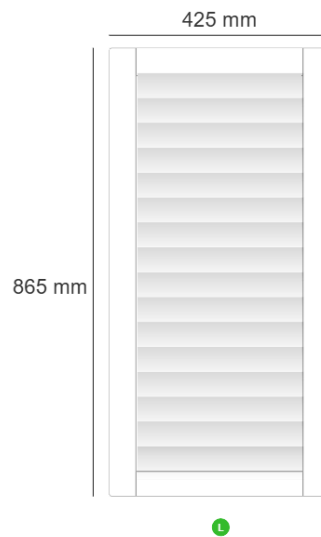

Dealer Name: Gavin Moore
Company: Blinds Expert
Trading Name: Main
Order No: SF16777
Reference: Norman S6 4GB

Shutter: #149216
Location: Bay 1
Mount Type: Inside
Product: Mimeo Composite Shutters - Europe
Style: CafeStyle
Color: SF01- Pure White
Width: 425mm
Height: 865mm
Panel Config: R
Stile Type: 50.8MM BEADED STILE PLAIN COMPOSITE
Slat size: 64mm
Louvre Opening: 1 way
Tilt Rod: clear view
Hinge Color: Pure White Hinges
Frame Sides: top, bottom, left, right
Frame Type: L60 Side Fix Composite
Which panel opens first? R
Battens 3mm: 20mm X 865mm £2.00
Price: £67.00
VAT: £13.40

Dealer Name: Gavin Moore
Company: Blinds Expert
Trading Name: Main
Order No: SF16777
Reference: Norman S6 4GB

Shutter: #149217
Location: Bay 2
Mount Type: Inside
Product: Mimeo Composite Shutters - Europe
Style: CafeStyle
Color: SF01- Pure White
Width: 1050mm
Height: 865mm
Panel Config: LR
Stile Type: 50.8MM BEADED STILE ASTRAGAL COMPOSITE
Slat size: 64mm
Louvre Opening: 1 way
Tilt Rod: clear view
Hinge Color: Pure White Hinges
Frame Sides: top, bottom, left, right
Frame Type: L60 Side Fix Composite
Which panel opens first? R
Battens 3mm: 50mm X 1000mm £2.00
Price: £120.30
VAT: £24.06

Dealer Name: Gavin Moore
Company: Blinds Expert
Trading Name: Main
Order No: SF16777
Reference: Norman S6 4GB

Shutter: #149218
Location: Bay 3
Mount Type: Inside
Product: Mimeo Composite Shutters - Europe
Style: CafeStyle
Color: SF01- Pure White
Width: 425mm
Height: 865mm
Panel Config: L
Stile Type: 50.8mm Beaded Stile Plain
Slat size: 64mm
Louvre Opening: 1 way
Tilt Rod: clear view
Hinge Color: Pure White Hinges
Frame Sides: top, bottom, left, right
Frame Type: L60 Side Fix Composite
Which panel opens first? R
Battens 3mm: 20mm X 865mm £2.00
Price: £67.00
VAT: £13.40

Total M2: 1.65

Total: £305.16