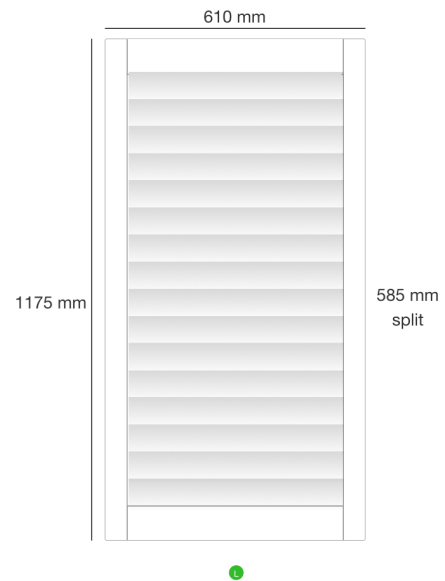

**Dealer Name:** Gavin Moore  
**Company:** Blinds Expert  
**Trading Name:** Main  
**Order No:** SF16386  
**Reference:** Clarke S81 0BG

Shutter: #146211  
Location: Bay 1  
Mount Type: Inside  
Product: Mimeo Composite Shutters - Europe  
Style: CafeStyle  
Color: SF01- Pure White  
Width: 610mm  
Height: 1175mm  
Panel Config: L  
Splits 1: 585mm  
Stile Type: 50.8mm Beaded Stile Plain  
Slat size: 76.2mm  
Louvre Opening: 1 way  
Tilt Rod: clear view  
Hinge Color: Pure White Hinges  
Frame Sides: top, bottom, left, right  
Frame Type: L60 Side Fix Composite  
Buildup top: 10mm  
Buildup bottom: 10mm  
Buildup left: 10mm  
Buildup right: 10mm  
Which panel opens first? R  
Custom Notes  
build up frames £4.68  
Battens 3mm: 50mm X 1200mm £4.00  
50mm X 1200mm £4.00  
Price: £106.28  
VAT: £21.26

**Dealer Name:** Gavin Moore  
**Company:** Blinds Expert  
**Trading Name:** Main  
**Order No:** SF16386  
**Reference:** Clarke S81 0BG

Shutter: #146212  
 Location: Bay 2  
 Mount Type: Inside  
 Product: Mimeo Composite Shutters - Europe  
 Style: CafeStyle  
 Color: SF01- Pure White  
 Width: 562mm  
 Height: 1175mm  
 Panel Config: L  
 Splits 1: 586mm  
 Stile Type: 50.8MM BEADED STILE PLAIN COMPOSITE  
 Slat size: 76.2mm  
 Louvre Opening: 1 way  
 Tilt Rod: clear view  
 Hinge Color: Pure White Hinges  
 Frame Sides: top, bottom, left, right  
 Frame Type: L60 Side Fix Composite  
 Buildup top: 10mm  
 Buildup bottom: 10mm  
 Buildup left: 10mm  
 Buildup right: 10mm  
 Which panel opens first? R  
 Custom Notes: Build to make frame 70mm deep  
 build up frames £4.29  
 Price: £90.09  
 VAT: £18.02