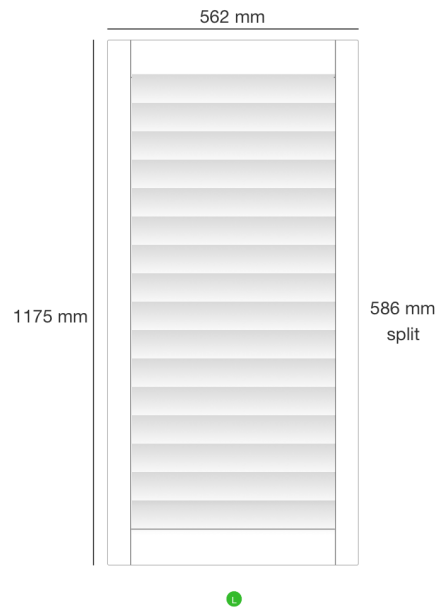

**Dealer Name:** Gavin Moore  
**Company:** Blinds Expert  
**Trading Name:** Main  
**Order No:** SF16386  
**Reference:** Clarke S81 0BG

Shutter: #146211  
Location: Bay 1  
Mount Type: Inside  
Product: Mimeo Composite Shutters - Europe  
Style: CafeStyle  
Color: SF01- Pure White  
Width: 610mm  
Height: 1175mm  
Panel Config: L  
Splits 1: 585mm  
Stile Type: 50.8mm Beaded Stile Plain  
Slat size: 76.2mm  
Louvre Opening: 1 way  
Tilt Rod: clear view  
Hinge Color: Pure White Hinges  
Frame Sides: top, bottom, left, right  
Frame Type: L60 Side Fix Composite  
Buildup top: 10mm  
Buildup bottom: 10mm  
Buildup left: 10mm  
Buildup right: 10mm  
Which panel opens first? R  
Custom Notes  
build up frames £4.68  
Battens 3mm: 50mm X 1200mm £4.00  
50mm X 1200mm £4.00  
Price: £106.28  
VAT: £21.26

**Dealer Name:** Gavin Moore  
**Company:** Blinds Expert  
**Trading Name:** Main  
**Order No:** SF16386  
**Reference:** Clarke S81 0BG

Shutter: #146212  
 Location: Bay 2  
 Mount Type: Inside  
 Product: Mimeo Composite Shutters - Europe  
 Style: CafeStyle  
 Color: SF01- Pure White  
 Width: 562mm  
 Height: 1175mm  
 Panel Config: L  
 Splits 1: 586mm  
 Stile Type: 50.8MM BEADED STILE PLAIN COMPOSITE  
 Slat size: 76.2mm  
 Louvre Opening: 1 way  
 Tilt Rod: clear view  
 Hinge Color: Pure White Hinges  
 Frame Sides: top, bottom, left, right  
 Frame Type: L60 Side Fix Composite  
 Buildup top: 10mm  
 Buildup bottom: 10mm  
 Buildup left: 10mm  
 Buildup right: 10mm  
 Which panel opens first? R  
 Custom Notes: Build to make frame 70mm deep  
 build up frames £4.29  
 Price: £90.09  
 VAT: £18.02