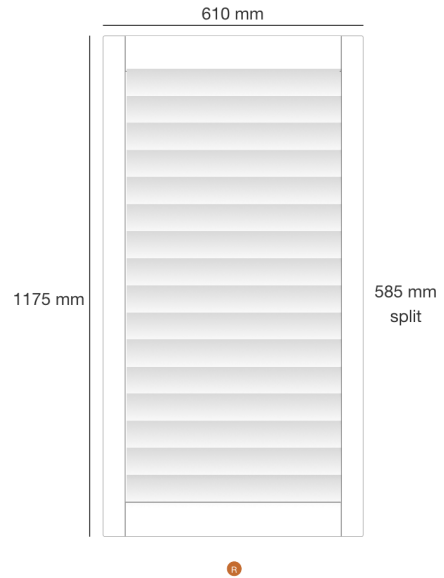

Shutter: #146214
Location: Bay 4
Mount Type: Inside
Product: Mimeo Composite Shutters - Europe
Style: CafeStyle
Color: SF01- Pure White
Width: 610mm
Height: 1175mm
Panel Config: R
Splits 1: 585mm
Stile Type: 50.8MM BEADED STILE PLAIN COMPOSITE
Slat size: 76.2mm
Louvre Opening: 1 way
Tilt Rod: clear view
Hinge Color: Pure White Hinges
Frame Sides: top, bottom, left, right
Frame Type: L60 Side Fix Composite
Buildup top: 10mm
Buildup bottom: 10mm
Buildup left: 10mm
Buildup right: 10mm
Which panel opens first? R
Custom Notes: Buildup to make frame 70mm deep
build up frames £4.68
Battens 3mm: 35mm X 1200mm £4.00
35mm X 1200mm £4.00
Price: £106.28
VAT: £21.26

Total M2: 2.76

Total: £471.29