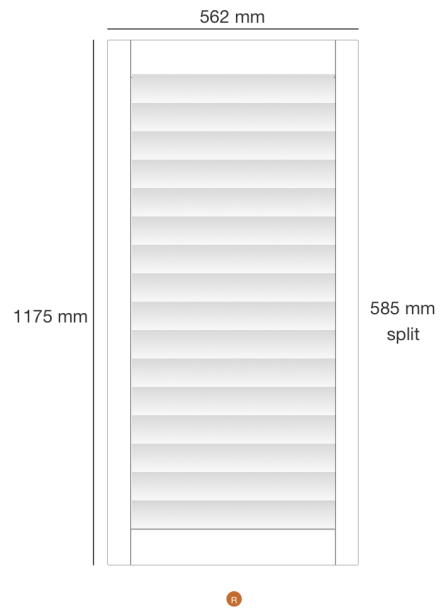

Shutter: #146213
Location: Bay 3
Mount Type: Inside
Product: Mimeo Composite Shutters - Europe
Style: CafeStyle
Color: SF01- Pure White
Width: 562mm
Height: 1175mm
Panel Config: R
Splits 1: 585mm
Stile Type: 50.8MM BEADED STILE PLAIN COMPOSITE
Slat size: 76.2mm
Louvre Opening: 1 way
Tilt Rod: clear view
Hinge Color: Pure White Hinges
Frame Sides: top, bottom, left, right
Frame Type: L60 Side Fix Composite
Buildup top: 10mm
Buildup bottom: 10mm
Buildup left: 10mm
Buildup right: 10mm
Which panel opens first? R
Custom Notes: Buildup to make frame 70mm deep
build up frames £4.29
Price: £90.09
VAT: £18.02

Dealer Name: Gavin Moore
Company: Blinds Expert
Trading Name: Main
Order No: SF16386
Reference: Clarke S81 OBG