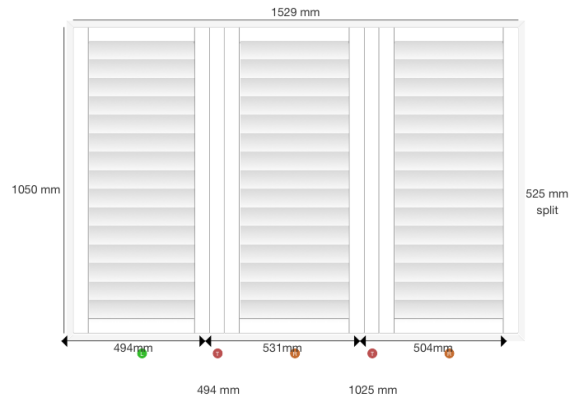

Shutter: #142195
Location: Rear Bed RHS
Mount Type: Outside
Product: Mimeo Composite Shutters - Europe
Style: FullHeight
Color: SF01- Pure White
Width: 1529mm
Height: 1050mm
Panel Config: LTRTR
TPost 1: 494mm
TPost 2: 1025mm
Splits 1: 525mm
Stile Type: 50.8MM BEADED STILE ASTRAGAL COMPOSITE
Slat size: 76.2mm
Louvre Opening: 1 way
Tilt Rod: clear view
Hinge Color: Pure White Hinges
Frame Sides: top, bottom, left, right
Frame Type: L60 Side Fix Composite
Which panel opens first? R
stained colours £0.00
t-post £0.00
Price: £209.30
VAT: £41.86

Total M2: 7.98

Total: £1244.88