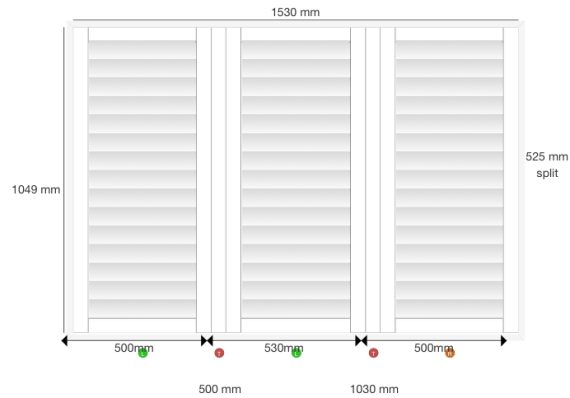

Shutter: #142194
Location: Rear Bed LHS
Mount Type: Outside
Product: Mimeo Composite Shutters - Europe
Style: FullHeight
Color: SF01- Pure White
Width: 1530mm
Height: 1049mm
Panel Config: LTLTR
TPost 1: 500mm
TPost 2: 1030mm
Splits 1: 525mm
Stile Type: 50.8MM BEADED STILE ASTRAGAL COMPOSITE
Slat size: 76.2mm
Louvre Opening: 1 way
Tilt Rod: clear view
Hinge Color: Pure White Hinges
Frame Sides: top, bottom, left, right
Frame Type: L60 Side Fix Composite
Which panel opens first? R
stained colours £0.00
t-post £0.00
Price: £208.00
VAT: £41.60

Dealer Name: Gavin Moore
Company: Blinds Expert
Trading Name: Main
Order No: SF15754
Reference: Angela Ali S20 5AT