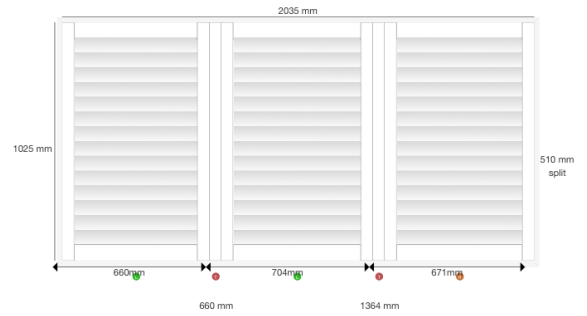

**Dealer Name:** Gavin Moore  
**Company:** Blinds Expert  
**Trading Name:** Main  
**Order No:** SF15754  
**Reference:** Angela Ali S20 5AT

Shutter: #142192  
Location: Lounge  
Mount Type: Outside  
Product: Mimeo Composite Shutters - Europe  
Style: FullHeight  
Color: SF01- Pure White  
Width: 2580mm  
Height: 1040mm  
Panel Config: LTLRTR  
TPost 1: 635mm  
TPost 2: 1944mm  
Splits 1: 520mm  
Stile Type: 50.8MM BEADED STILE ASTRAGAL COMPOSITE  
Slat size: 76.2mm  
Louvre Opening: 1 way  
Tilt Rod: clear view  
Hinge Color: Pure White Hinges  
Frame Sides: top, bottom, left, right  
Frame Type: L60 Side Fix Composite  
Which panel opens first? R  
stained colours £0.00  
t-post £0.00  
Price: £348.40  
VAT: £69.68

**Dealer Name:** Gavin Moore  
**Company:** Blinds Expert  
**Trading Name:** Main  
**Order No:** SF15754  
**Reference:** Angela Ali S20 5AT

Shutter: #142193  
 Location: Master  
 Mount Type: Outside  
 Product: Mimeo Composite Shutters - Europe  
 Style: FullHeight  
 Color: SF01- Pure White  
 Width: 2035mm  
 Height: 1025mm  
 Panel Config: LTLTR  
 TPost 1: 660mm  
 TPost 2: 1364mm  
 Splits 1: 510mm  
 Stile Type: 50.8MM BEADED STILE ASTRAGAL COMPOSITE  
 Slat size: 76.2mm  
 Louvre Opening: 1 way  
 Tilt Rod: clear view  
 Hinge Color: Pure White Hinges  
 Frame Sides: top, bottom, left, right  
 Frame Type: L60 Side Fix Composite  
 Which panel opens first? R  
 stained colours £0.00  
 t-post £0.00  
 Price: £271.70  
 VAT: £54.34