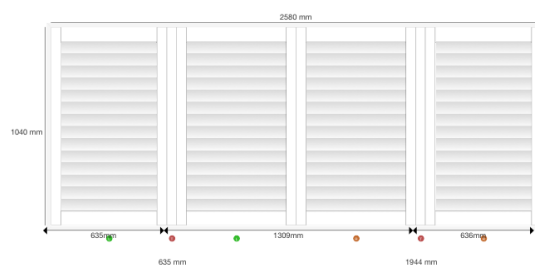

**Dealer Name:** Gavin Moore  
**Company:** Blinds Expert  
**Trading Name:** Main  
**Order No:** SF15754  
**Reference:** Angela Ali S20 5AT

Shutter: #142192  
Location: Lounge  
Mount Type: Outside  
Product: Mimeo Composite Shutters - Europe  
Style: FullHeight  
Color: SF01- Pure White  
Width: 2580mm  
Height: 1040mm  
Panel Config: LTLRTR  
TPost 1: 635mm  
TPost 2: 1944mm  
Splits 1: 520mm  
Stile Type: 50.8MM BEADED STILE ASTRAGAL COMPOSITE  
Slat size: 76.2mm  
Louvre Opening: 1 way  
Tilt Rod: clear view  
Hinge Color: Pure White Hinges  
Frame Sides: top, bottom, left, right  
Frame Type: L60 Side Fix Composite  
Which panel opens first? R  
stained colours £0.00  
t-post £0.00  
Price: £348.40  
VAT: £69.68

**Dealer Name:** Gavin Moore  
**Company:** Blinds Expert  
**Trading Name:** Main  
**Order No:** SF15754  
**Reference:** Angela Ali S20 5AT

Shutter: #142193  
 Location: Master  
 Mount Type: Outside  
 Product: Mimeo Composite Shutters - Europe  
 Style: FullHeight  
 Color: SF01- Pure White  
 Width: 2035mm  
 Height: 1025mm  
 Panel Config: LTLTR  
 TPost 1: 660mm  
 TPost 2: 1364mm  
 Splits 1: 510mm  
 Stile Type: 50.8MM BEADED STILE ASTRAGAL COMPOSITE  
 Slat size: 76.2mm  
 Louvre Opening: 1 way  
 Tilt Rod: clear view  
 Hinge Color: Pure White Hinges  
 Frame Sides: top, bottom, left, right  
 Frame Type: L60 Side Fix Composite  
 Which panel opens first? R  
 stained colours £0.00  
 t-post £0.00  
 Price: £271.70  
 VAT: £54.34