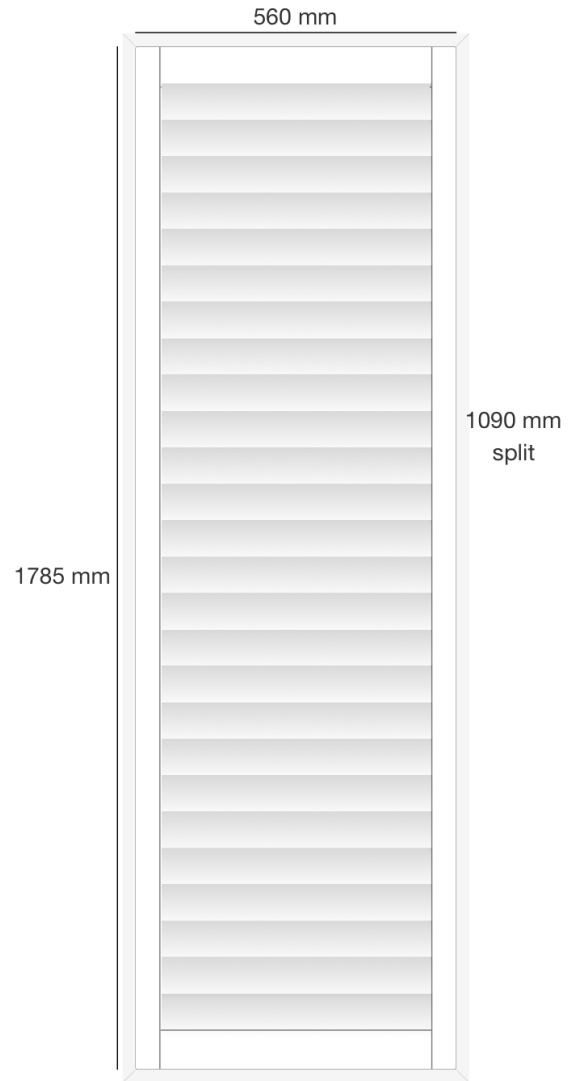

Dealer Name: Gavin Moore
Company: Blinds Expert
Trading Name: Main
Order No: SF15755
Reference: Lisa Hebb S6 6RT

Shutter: #142196
Location: Bay 1
Mount Type: Outside
Product: Endura Wood ABS Shutters
Style: FullHeight
Color: SF01 - Pure White
Width: 560mm
Height: 1785mm
Panel Config: R
Splits 1: 1090mm
Stile Type: 41.3mm Plain Stile Square - Wood ABS
Slat size: 76mm
Louvre Opening: 1 way
Tilt Rod: clear view
Hinge Color: Pure White Hinges
Frame Sides: top, bottom, left, right
Frame Type: L60 Plain - Wood ABS
Which panel opens first? R
stained colours £0.00
Battens over 5mm: 58mm X 58mm X 1785mm £24.02
Price: £139.02
VAT: £27.80

Dealer Name: Gavin Moore
Company: Blinds Expert
Trading Name: Main
Order No: SF15755
Reference: Lisa Hebb S6 6RT

Shutter: #142199
Location: Bay 2
Mount Type: Outside
Product: Endura Wood ABS Shutters
Style: FullHeight
Color: SF01- Pure White
Width: 2875mm
Height: 1785mm
Panel Config: LTLRTR
TPost 1: 687mm
TPost 2: 2178mm
Splits 1: 1090mm
Stile Type: 41.3mm Plain Stile Astragal - Wood ABS
Slat size: 76mm
Louvre Opening: 1 way
Tilt Rod: clear view
Hinge Color: Pure White Hinges
Frame Sides: top, bottom, left, right
Frame Type: L60 Plain - Wood ABS
Which panel opens first? R
stained colours £0.00
t-post £0.00
Price: £589.95
VAT: £117.99

Dealer Name: Gavin Moore
Company: Blinds Expert
Trading Name: Main
Order No: SF15755
Reference: Lisa Hebb S6 6RT

Shutter: #142200
 Location: Bay 3
 Mount Type: Outside
 Product: Endura Wood ABS Shutters
 Style: FullHeight
 Color: SF01 - Pure White
 Width: 560mm
 Height: 1785mm
 Panel Config: L
 Splits 1: 1090mm
 Stile Type: 41.3mm Plain Stile Square - Wood ABS
 Slat size: 76mm
 Louvre Opening: 1 way
 Tilt Rod: clear view
 Hinge Color: Pure White Hinges
 Frame Sides: top, bottom, left, right
 Frame Type: L60 Plain - Wood ABS
 Which panel opens first? R
 stained colours £0.00
 Battens over 5mm: 58mm X 58mm X 1785mm £24.02
 Price: £139.02
 VAT: £27.80

Total M2: 7.13

Total: £1041.59