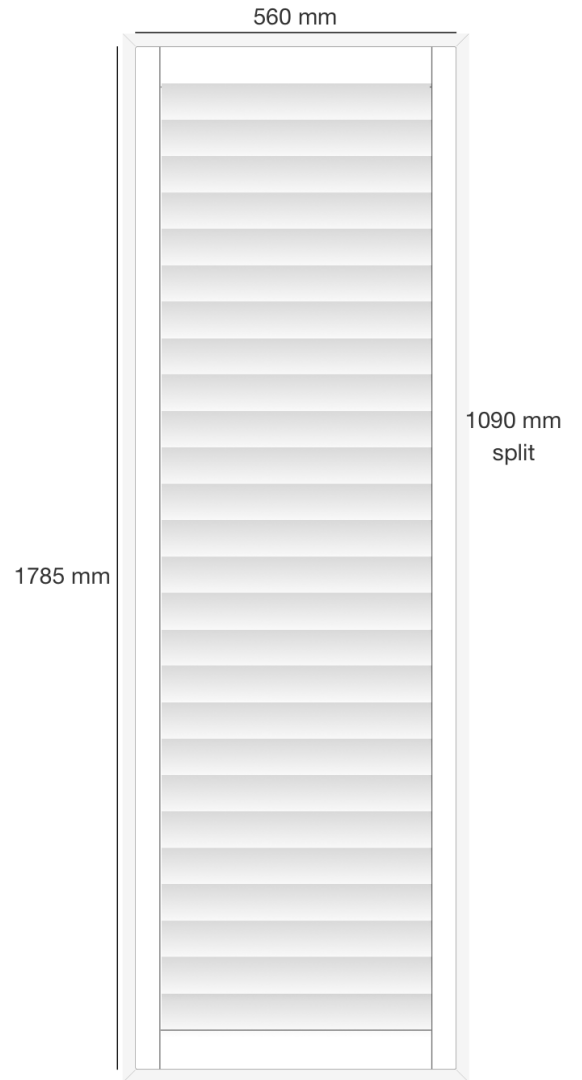

Dealer Name: Gavin Moore
Company: Blinds Expert
Trading Name: Main
Order No: SF15755
Reference: Lisa Hebb S6 6RT

Shutter: #142196
Location: Bay 1
Mount Type: Outside
Product: Endura Wood ABS Shutters
Style: FullHeight
Color: SF01 - Pure White
Width: 560mm
Height: 1785mm
Panel Config: R
Splits 1: 1090mm
Stile Type: 41.3mm Plain Stile Square - Wood ABS
Slat size: 76mm
Louvre Opening: 1 way
Tilt Rod: clear view
Hinge Color: Pure White Hinges
Frame Sides: top, bottom, left, right
Frame Type: L60 Plain - Wood ABS
Which panel opens first? R
stained colours £0.00
Battens over 5mm: 58mm X 58mm X 1785mm £24.02
Price: £139.02
VAT: £27.80

Dealer Name: Gavin Moore
Company: Blinds Expert
Trading Name: Main
Order No: SF15755
Reference: Lisa Hebb S6 6RT

Shutter: #142199
Location: Bay 2
Mount Type: Outside
Product: Endura Wood ABS Shutters
Style: FullHeight
Color: SF01- Pure White
Width: 2875mm
Height: 1785mm
Panel Config: LTLRTR
TPost 1: 687mm
TPost 2: 2178mm
Splits 1: 1090mm
Stile Type: 41.3mm Plain Stile Astragal - Wood ABS
Slat size: 76mm
Louvre Opening: 1 way
Tilt Rod: clear view
Hinge Color: Pure White Hinges
Frame Sides: top, bottom, left, right
Frame Type: L60 Plain - Wood ABS
Which panel opens first? R
stained colours £0.00
t-post £0.00
Price: £589.95
VAT: £117.99

Dealer Name: Gavin Moore
Company: Blinds Expert
Trading Name: Main
Order No: SF15755
Reference: Lisa Hebb S6 6RT

Shutter: #142200
 Location: Bay 3
 Mount Type: Outside
 Product: Endura Wood ABS Shutters
 Style: FullHeight
 Color: SF01 - Pure White
 Width: 560mm
 Height: 1785mm
 Panel Config: L
 Splits 1: 1090mm
 Stile Type: 41.3mm Plain Stile Square - Wood ABS
 Slat size: 76mm
 Louvre Opening: 1 way
 Tilt Rod: clear view
 Hinge Color: Pure White Hinges
 Frame Sides: top, bottom, left, right
 Frame Type: L60 Plain - Wood ABS
 Which panel opens first? R
 stained colours £0.00
 Battens over 5mm: 58mm X 58mm X 1785mm £24.02
 Price: £139.02
 VAT: £27.80

Total M2: 7.13

Total: £1041.59