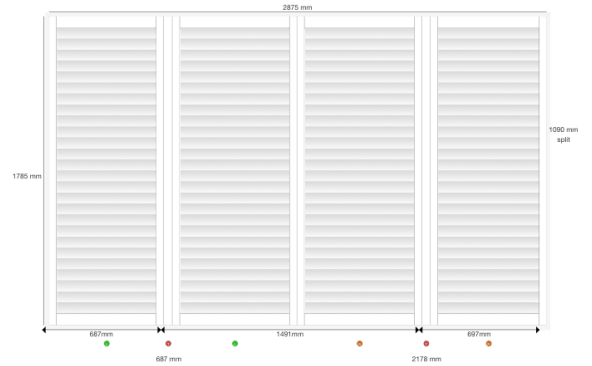

Dealer Name: Gavin Moore
Company: Blinds Expert
Trading Name: Main
Order No: SF15755
Reference: Lisa Hebb S6 6RT

Shutter: #142196
Location: Bay 1
Mount Type: Outside
Product: Endura Wood ABS Shutters
Style: FullHeight
Color: SF01 - Pure White
Width: 560mm
Height: 1785mm
Panel Config: R
Splits 1: 1090mm
Stile Type: 41.3mm Plain Stile Square - Wood ABS
Slat size: 76mm
Louvre Opening: 1 way
Tilt Rod: clear view
Hinge Color: Pure White Hinges
Frame Sides: top, bottom, left, right
Frame Type: L60 Plain - Wood ABS
Which panel opens first? R
stained colours £0.00
Battens over 5mm: 58mm X 58mm X 1785mm £24.02
Price: £139.02
VAT: £27.80

Dealer Name: Gavin Moore
Company: Blinds Expert
Trading Name: Main
Order No: SF15755
Reference: Lisa Hebb S6 6RT

Shutter: #142199
Location: Bay 2
Mount Type: Outside
Product: Endura Wood ABS Shutters
Style: FullHeight
Color: SF01- Pure White
Width: 2875mm
Height: 1785mm
Panel Config: LTLRTR
TPost 1: 687mm
TPost 2: 2178mm
Splits 1: 1090mm
Stile Type: 41.3mm Plain Stile Astragal - Wood ABS
Slat size: 76mm
Louvre Opening: 1 way
Tilt Rod: clear view
Hinge Color: Pure White Hinges
Frame Sides: top, bottom, left, right
Frame Type: L60 Plain - Wood ABS
Which panel opens first? R
stained colours £0.00
t-post £0.00
Price: £589.95
VAT: £117.99

Dealer Name: Gavin Moore
Company: Blinds Expert
Trading Name: Main
Order No: SF15755
Reference: Lisa Hebb S6 6RT

Shutter: #142200
 Location: Bay 3
 Mount Type: Outside
 Product: Endura Wood ABS Shutters
 Style: FullHeight
 Color: SF01 - Pure White
 Width: 560mm
 Height: 1785mm
 Panel Config: L
 Splits 1: 1090mm
 Stile Type: 41.3mm Plain Stile Square - Wood ABS
 Slat size: 76mm
 Louvre Opening: 1 way
 Tilt Rod: clear view
 Hinge Color: Pure White Hinges
 Frame Sides: top, bottom, left, right
 Frame Type: L60 Plain - Wood ABS
 Which panel opens first? R
 stained colours £0.00
 Battens over 5mm: 58mm X 58mm X 1785mm £24.02
 Price: £139.02
 VAT: £27.80

Total M2: 7.13

Total: £1041.59