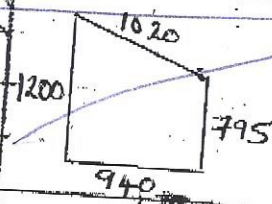

## Venetian Blind order form

Order Reference: 317038 (LOWES)

Ordered by:

Order Date: 2-3-16

Date Required: 10-3-16

	Qty	Slat size	Slat Colour	Width	Drop	Recess / Exact	Controls
①	1	25	7074	1055	1005	E	R
②	1	+	+	1640	1230	R	R
③	1	v	+	680	1180	E	R
④	1	+	+	1080	1235	R	R
⑤	1	+	+	520	1235	R	R
⑥	1	+	+	1485	895	E	R
⑦	1	+	+	520	1240	R	R
⑧	1	+	+	680	700	R	R
⑨	1	25	7074			R	R

CANCELLED  
NICOLÉ 3/3/16

Further Instructions

AT HEIGHTS ①②③④⑤⑦ = 2300  
⑥⑧⑨ = 2100