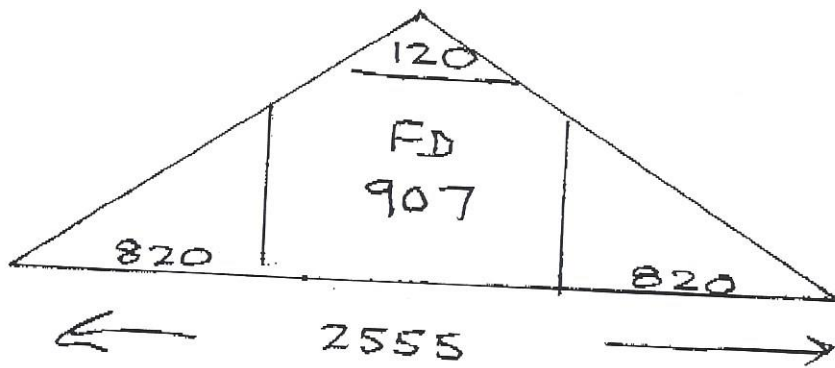

REQ. 3/3/16

BATEY, 320888

COSFORTH

R.M.

KITCHEN

F/Fix
25mm
+ TOP
Fix