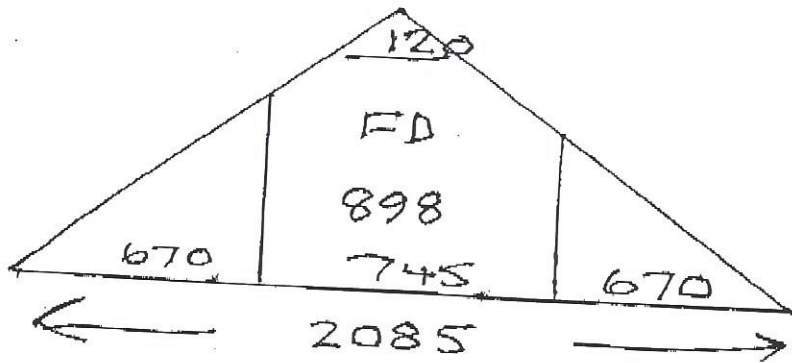

REQ. 3/3/16

BATEY, 320888

COSFORTH

R.M.

KITCHEN

F/Fix
25mm
+ TOP
Fix