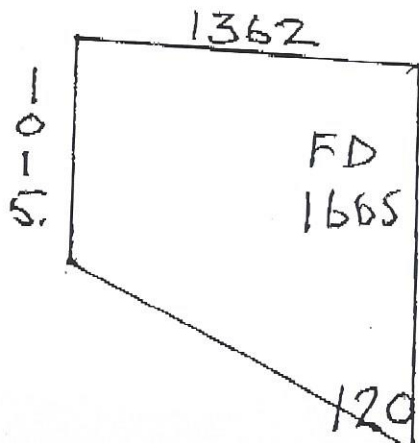

REQ. 3/3/16

BATEY, 320888

COSFORTH

R.M.

KITCHEN

F/Fix
25mm
+ TOP
Fix