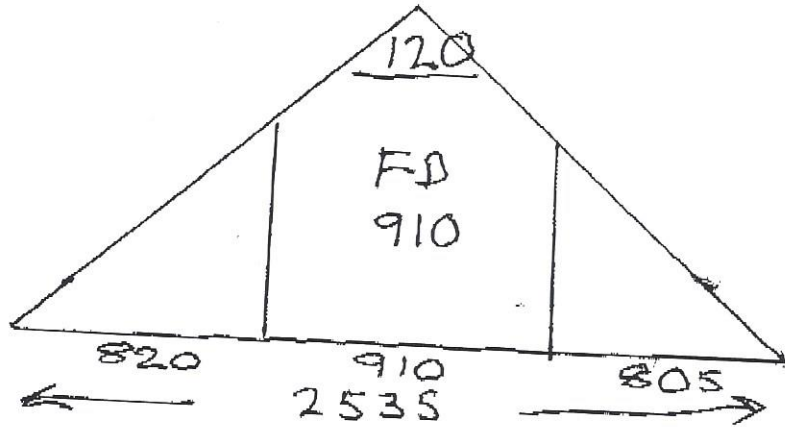

REQ. 3/3/16

BATEY, 320888

COSFORTH

R.M.

KITCHEN

F/Fix
25mm
+ TOP
Fix