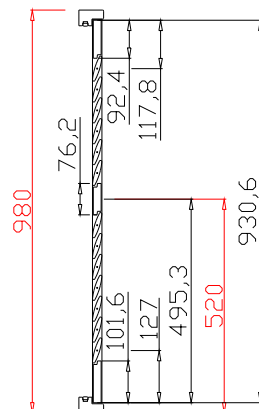

6

7

NOTES:

Shutter Color: Timeless White(覆盖色)

Hinges Color: White(白色)

Qty(数量): 1

Material(材质): Paulownia Range(泡桐)

Configuration(窗扇结构): L-DR,IN ,4Side Astrigal Stile 41.3mm, Deep Plain L Frame 60mm

Tilt rod type(拉杆类型): Centre Tilt(中拉杆)

Louvre Quantity(叶片数量): 30

Louvre Size(叶片尺寸): 317.5mm

Rail Size(上下板尺寸): 369.5mm

Order No(订单号):DG542-BAI S360467 AUNGIERS

Item(序号): 1

Room(房间号):BACK BED L

Louvre Size(叶片类型): 64mm