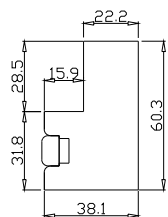

Configuration(窗扇结构): L-DR,IN ,4Side Astrigal Stile 41.3mm, Deep Plain L Frame 60mm

Tilt rod type(拉杆类型): Centre Tilt(中拉杆)

Louvre Quantity(叶片数量): 30

Louvre Size(叶片尺寸): 317.5mm

Rail Size(上下板尺寸): 369.5mm

Order No(订单号):DG542-BAI S360467 AUNGIERS

Item(序号): 1

Room(房间号):BACK BED L

Louvre Size(叶片类型): 64mm

Deep Plain L Frame 60mm