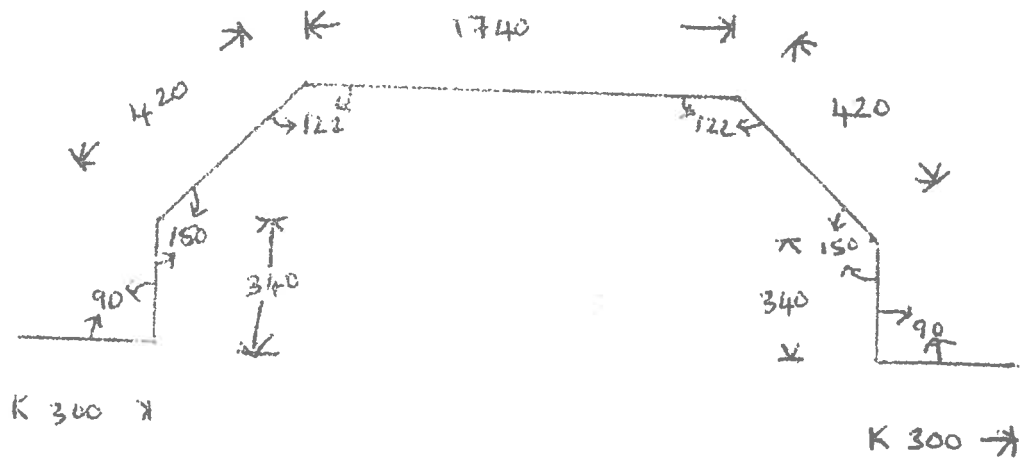

STOBART  
358556

11 MOORLAND DRIVE  
BEDLINGTON  
NE22 7HB.  
07505 234839

(TOP  
FIX) 1080 WHITE METAL  
TRACK.

EXACT TRACK SIZE.