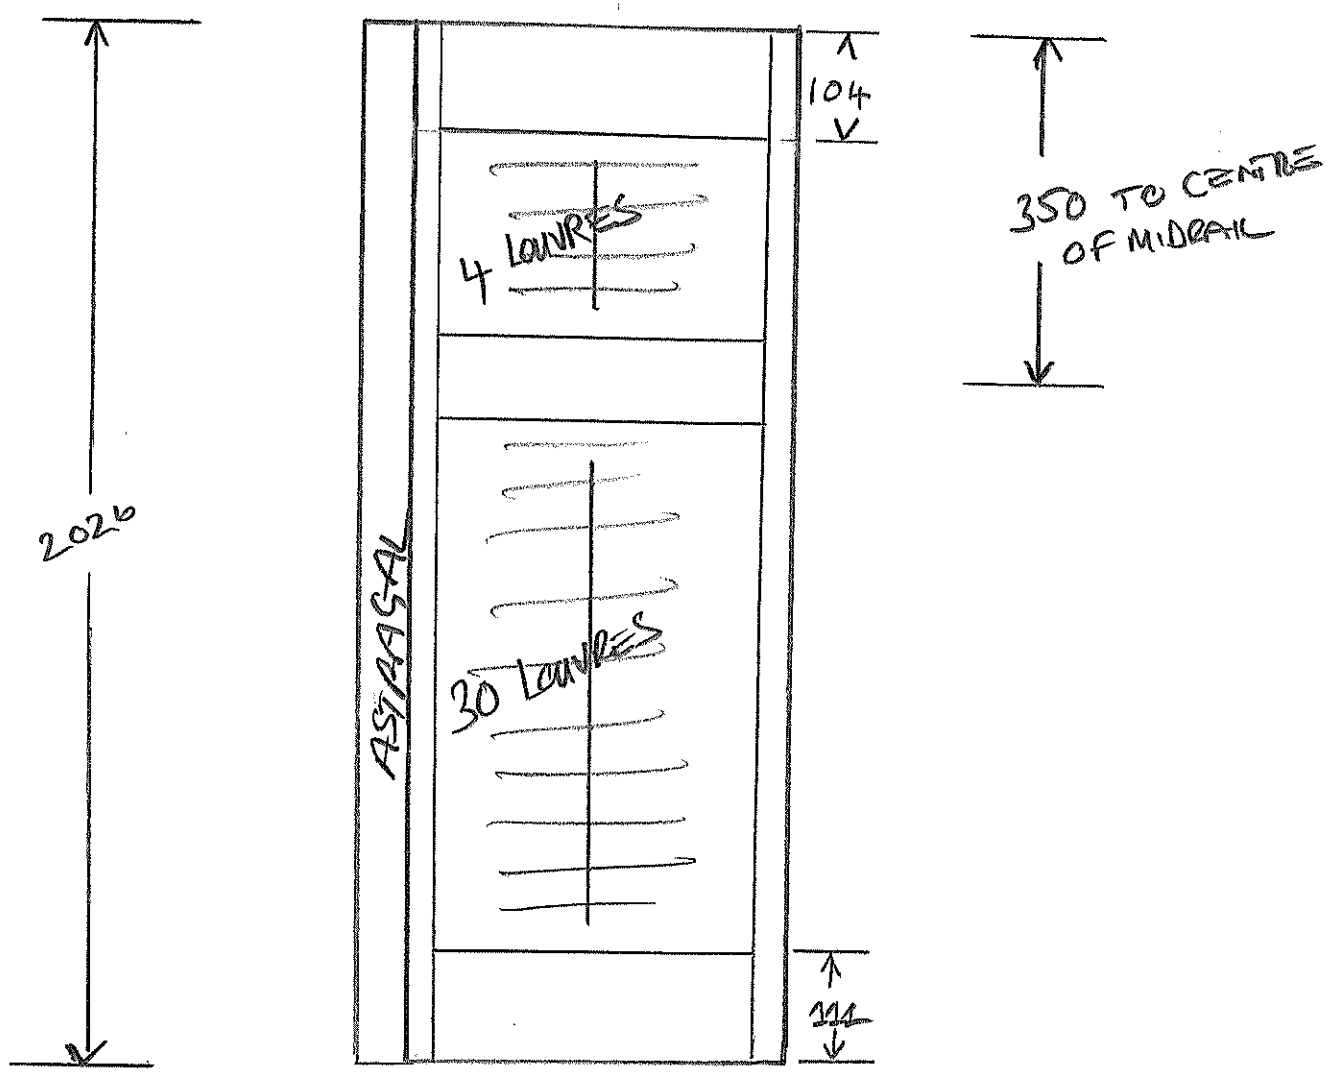

MATHEWS 536217

63MM LOUVRES  
SILK WHITE  
SUPPLY HARDWARE