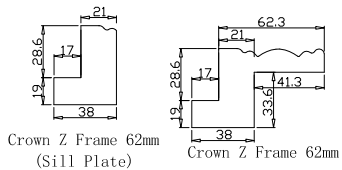

Tilt rod type(拉杆类型): Easy tilt rod(齿条拉杆)

Louvre Quantity(叶片数量): 140

Louvre Size(叶片尺寸): 321.95mm

Rail Size(上下板尺寸): 373.65mm

Order No(订单号): BAI G352827 ACKERMAN

Item(序号): 1

Room(房间号): DOOR

Louvre Size(叶片类型): 64mm

Crown Z Frame 62mm  
(Sill Plate)

Crown Z Frame 62mm