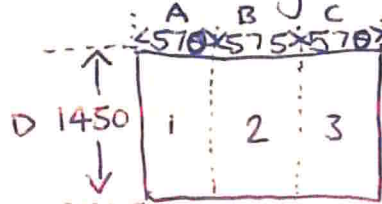

S 351885

Dickens/R1

Fault Report

Customer Name: Dickens	Date: 07.02.22
Customer Reference: 351885	Fitter: Scott Johnson
Salesperson: Shaun Hanley	Salesperson called: <input checked="" type="radio"/> Yes / <input type="radio"/> No
Blind Type and number: Tensioned Pleated, blind 1 (Snug)	
Fault Description: Blind exceeds the recommended width causing it to bow.	
Action to correct: N/A	

Problem fixed on site: Yes No

Further action required: Customer requires 3nr blinds the same as original, sizes below

A, B, C = 570mm exact
D = 1450mm " "
B = 575mm " "