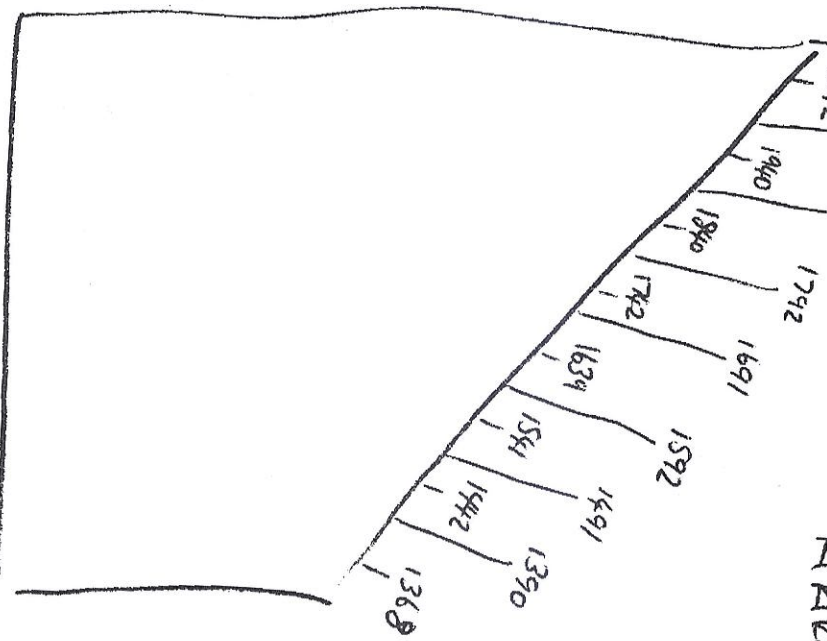

Bairley's  
S1400/

FIRST LEVELS TO STARS  
KIRIKO GRAY  
AUS  
2090 WHITE  
2089

\* EXACT SIZES FOR WAVES \*  
40mm Swivell Pegs Required

FIRST LEVELS TO STARS  
ALDRINGMAN  
KIRIKO GRAY  
PLAIN  
WHITE

\* EXACT SIZES FOR WAVES \*  
40mm Swivell Pegs Required

Sloping Tracks for 34222