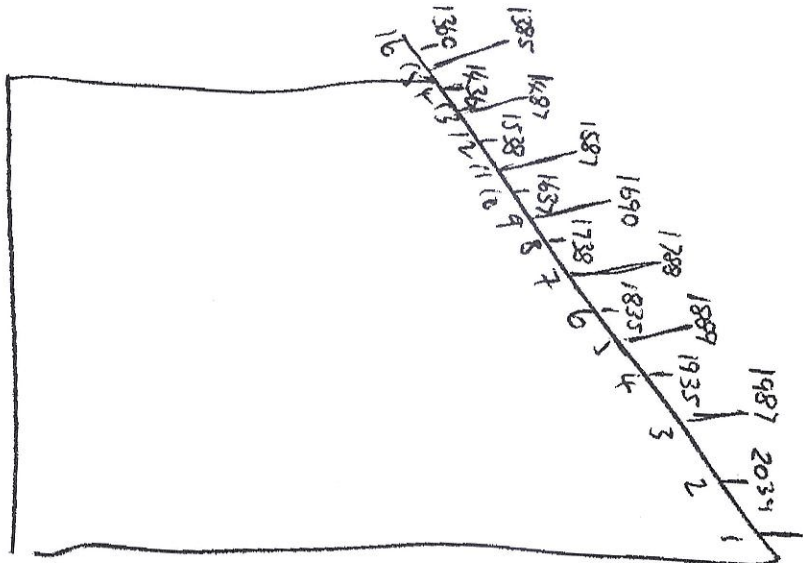

Bairley's  
S1400/

FIRST LEVELS TO STARS  
KIRIKO GRAY  
AUS  
2090 WHITE  
2089

\* EXACT SIZES FOR WAVES \*  
40mm Swivell Pegs Required

FIRST LEVELS TO STARS  
ALDRINGMAN  
KIRIKO GRAY  
PLAIN  
WHITE

\* EXACT SIZES FOR WAVES \*  
40mm Swivell Pegs Required

Sloping Tracks for 34222