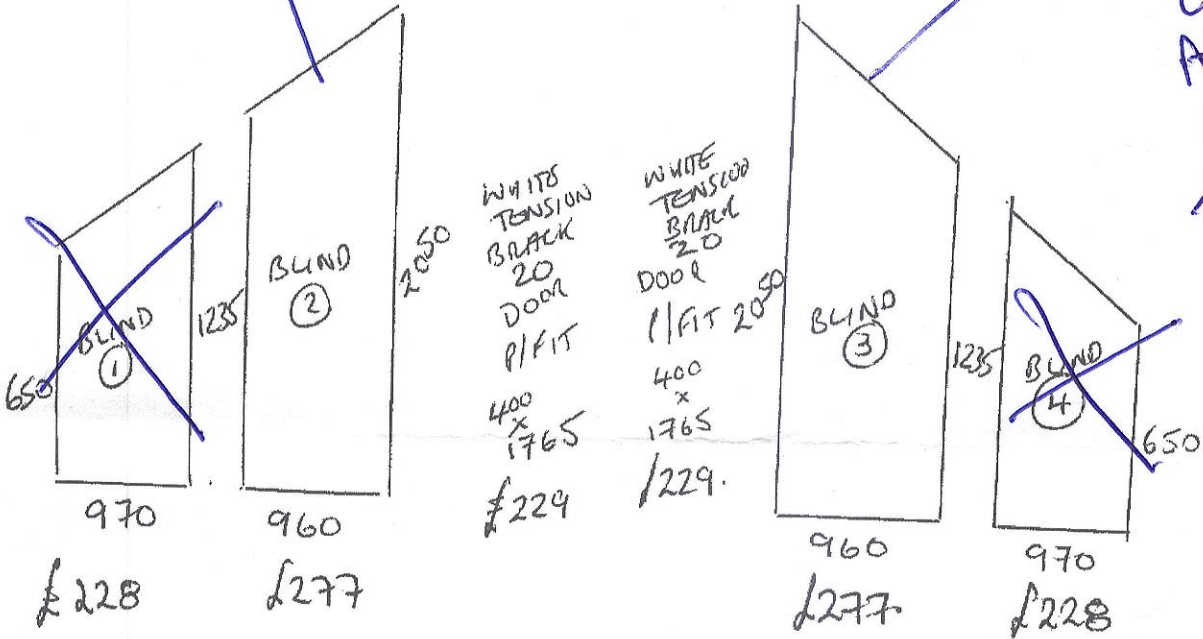

SAMPLE REF 341888
MEASUREMENT DATE 3/7/20

QN 341888
BAILEYS GOSFORTH.

~~PLATED LUNA BLIND QUALITE~~
~~(CAN'T USE HONEYCOMB)~~

CR.

TAKE 2
PLEATS
OUT
PLEASE

TAKE
2 PLEATS
OUT
AND COLL
ON BACK
TWISTED

~~£1468.00~~

~~20% DISC~~
~~GIVEN~~
~~TUCOMMETS~~ - ~~£293.00~~

~~TOTAL~~ £1175.00

~~CUST INFORMED OF COST ECT.~~

~~SURVEY WITH SAMPLES IF REQUIRED.~~

* BLIND 2 & 3 TAKE TWO PLEATS OUT PLEASE
AND BLIND 3 HAS TWISTED EQUIPMENT *