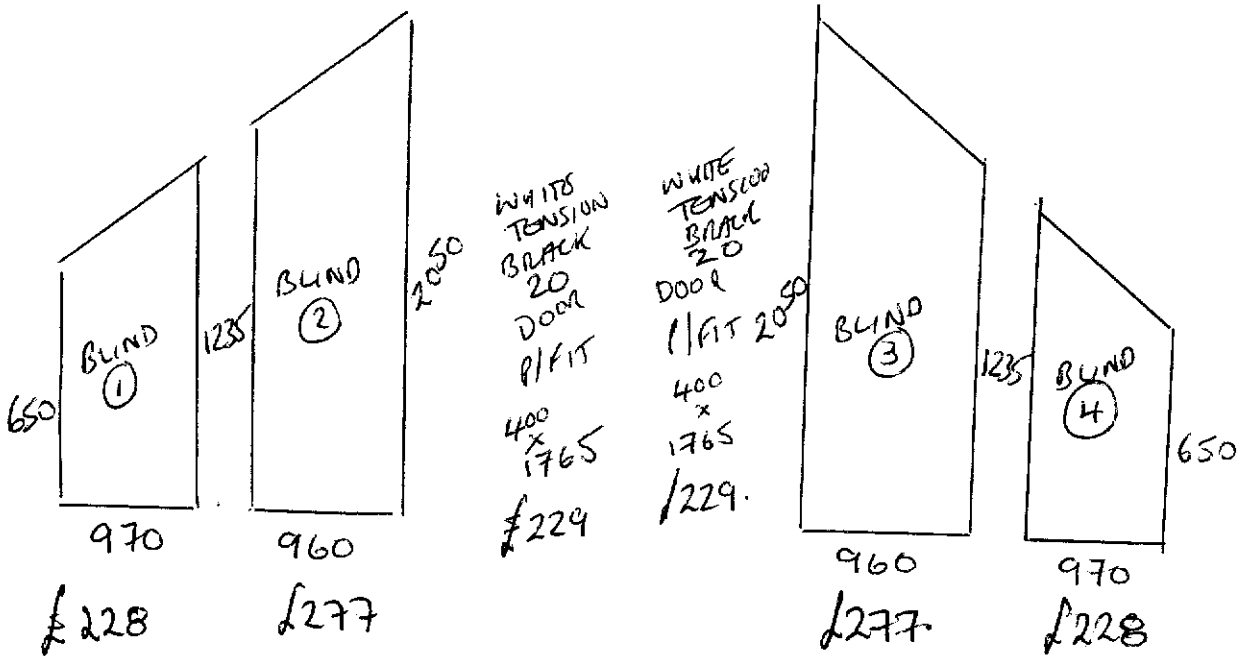

TOTAL PRICE	£ 2440.00
DEPOSIT	£ 1220.00
BALANCE	£ 1220.00

PRICE ACCEPTANCE Customer's Signature

ALL BLINDS TO BE PAID FOR AT TIME OF FITTING

CASH	CHEQUE	CARD	<input checked="" type="checkbox"/>
------	--------	------	-------------------------------------

GO AHEAD
341888

TOTAL 1265.00
1489.00
15% DISC - 224.
1265.00

SAMPLE
MEASUREMENTS

REF 341888
3/7/20

REQUIRED :- LUNA B/OUT GRAPHITE
(CAN'T USE HONEYCOMB)

£1468.00

20% DISC
GIVEN
TO COMB

- £293.00

TOTAL £1175.00

CUST INFORMED OF COST ECT.

SURVEY WITH SAMPLES IF REQUIRED.

PERFECT FIT BLINDS

Order Form

Rainbow Blinds

Rainbow Blinds & Interiors
61 Canyon Road
Excelsior Park
Wishaw
ML2 0EG
T. 01698 351 888
F. 01698 351 999
sales@rainbow-blinds.com

Special Instructions:

RESERVED

VENETIAN

ROLLER

Window	GLASS SIZE			BLIND		BRACKET				CONTROLS				ORDER	
	Width (mm)	Drop (mm)	FRAME Colour	FABRIC/SLAT RANGE & COLOUR	SLAT WIDTH		18/20mm (v)	24/30mm (v)	VENETIAN Controls				Price (£)	Qty	TOTAL COST (£)
					16mm (v)	25mm (v)			STD	LH	RH	REV			
1	836	1872	WHITE	0204 (A)	✓	✓	22	✓	✓	✓	✓	✓	✓		
2	835	1872	—	—	✓	✓	—	—	—	—	—	—	—	—	—
3	602	1720	—	—	✓	✓	—	—	—	—	—	—	—	—	—
4	511	1343	—	—	✓	✓	—	—	—	—	—	—	—	—	—
5	1097	1340	—	—	✓	✓	—	—	—	—	—	—	—	—	—
6	1140	1340	—	—	✓	✓	—	—	—	—	—	—	—	—	—
7	1098	1340	—	—	✓	✓	—	—	—	—	—	—	—	—	—
8	1110	1250	—	—	✓	✓	—	—	—	—	—	—	—	—	—