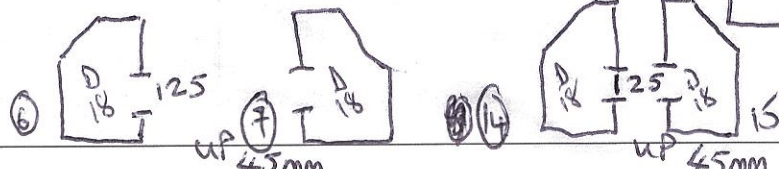

Blind Number	Shape A - G	Base width (mm)	2 (mm)	3 (mm)	4 (mm)	5 (mm)	6 (mm)	Cowling to apex mark	Quadrant beading	Ridge allowance	Special Instructions	Skylight Codes	
												Model No.	Code No.
1	E	745	985	90	737						Yes / No	POINT	
2	D	750	897	945	115	1597					Yes / No	STRAIGHT	
3	C	753	1597	115	947	895					Yes / No	STRAIGHT	
4	F	744	730	90	975						Yes / No	POINT	
5	E	835	1115	90	825						Yes / No	POINT	
6	D	837	990	825	283	1605					Yes / No	STRAIGHT	
7	C	830	1610	273	823	1000					Yes / No	STRAIGHT	
8	F	838	830	90	1120						Yes / No	POINT	
9	E	745	975	90	733						Yes / No	POINT	
10	D	755	895	960	1610	1610					Yes / No	STRAIGHT	
11	C	753	1610	1115	960	895					Yes / No	STRAIGHT	
12	F	738	735	90	965						Yes / No	POINT	
13	E	838	1120	90	828						Yes / No	POINT	
14	D	830	1000	835	265	1610					Yes / No	STRAIGHT	
15	C	833	1613	278	823	1000					Yes / No	STRAIGHT	
16	F	840	830	90	1120						Yes / No	POINT	
											Yes / No		
											Yes / No		

Special Instructions

Obstruction type	Blind or drawing no.	LHS or RHS	1 (mm)	2 (mm)	3 (mm)	4 (mm)	5 (mm)	6 (mm)

Blind type: Roller
 Pleated 20mm
 Cellular
 Venetian: Wood 25mm
 Alum 25mm
 Alum 16mm
 Fabric range: ARIANNA LIGHT
 Colourway: GREY

Drawings/ Notes

- Number each drawing
- Indicate with a number the points between which each measurement has been taken
- Record each measurement in special instructions box above

* BLIND 10 - 4TH SIZE 15-110 *
 * BLIND 11 - 3rd size 15-110 *

OUTSIDE FRAME SIZES
 135 x 120 x 1
 120 x 120 x 1
 130 x 120 x 2