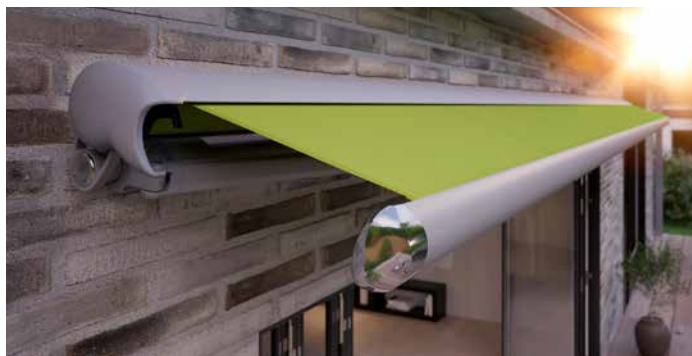

Awning Cover Fabrics

Polished chrome fittings

Underline the visual impact of your markilux 1600 in spectacular fashion – fitted to the front profile and torque bar.

Designer awnings by markilux. Made in Germany.
Create the most alluring shade in the world.

markilux.com