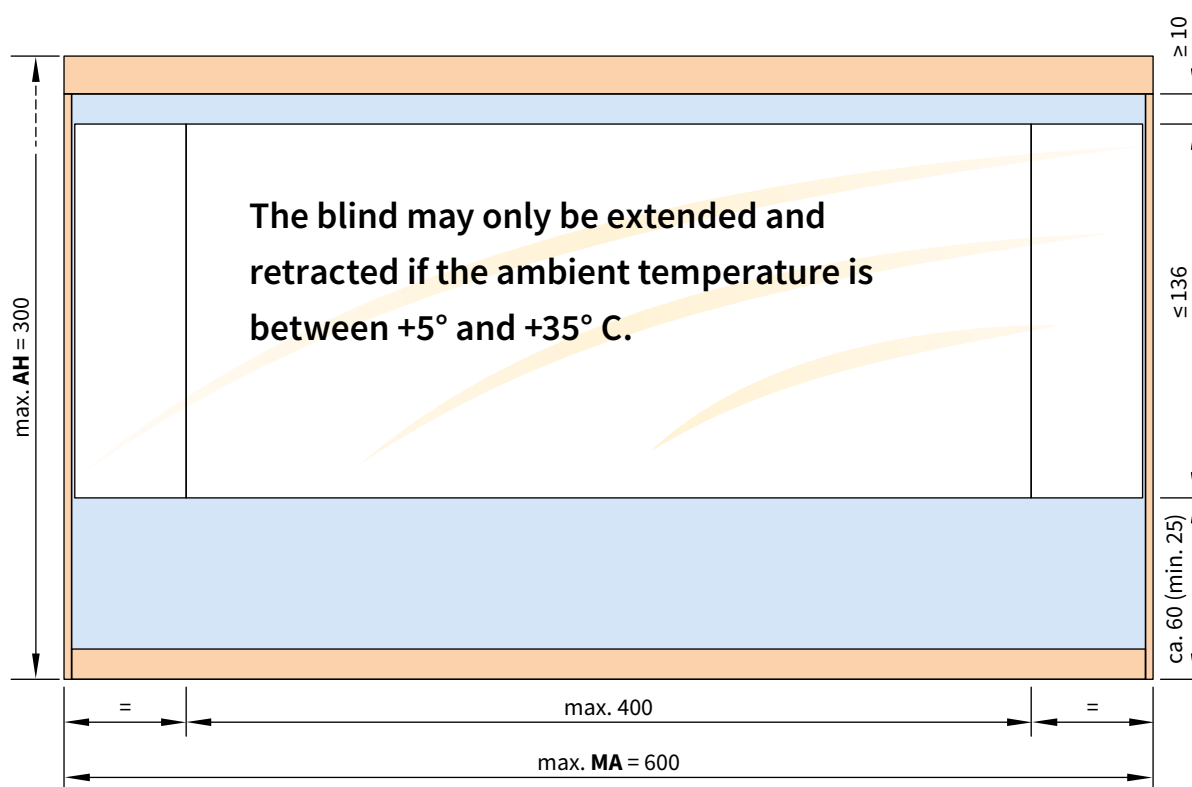

Flexible panorama window for markilux 776 tracfix and markilux 876 tracfix

- maximum blind size: fixture width 600 cm × unit height 300 cm
- panorama window in one piece, max. height 136 cm
- panel of fabric above and below the foil: sunvas / sunsilk / sunbow
- these strips of fabric are always seamless. In the case of striped fabrics, the stripes run horizontally. For this reason, plain fabrics are to be recommended.
- only available with tracfix

Dimension overview

AH = unit height
MA = blind fixture width

dimensions in cm

The different properties of polyester fabrics and those of the window foil may, depending on the temperature and conditions, lead to the formation of wrinkles, fraying, curved lines where the materials meet and to squeaking. The foil may also become electrostatically charged. Scuff marks and scratches in the panorama window itself may become evident.

Damp on the foil can cause so-called plasticiser migration to take place, which can lead to the foil becoming cloudy. Moisture on the foil can lead to a change in the chemical properties of the plasticising agent, which may lead to the foil becoming cloudy. Hot conditions and rolling the material up when damp may exacerbate this effect. Any cloudiness that has become evident may disappear again in time. Because of the effect that varying weather conditions can have, no guarantee can be given in this regard. These phenomena are directly linked to the material, unavoidable and therefore represent no cause for complaint.

The bottom limit of the blind may alter slightly as the window foil slowly stretches and may have to be reset at a later date.

For cleaning and care, the regular use of a suitable rinse and smear-free film cleaning agent is recommended:

Cristalplus Apco Cleaner

0,75 litre bottle
order number **7095079**