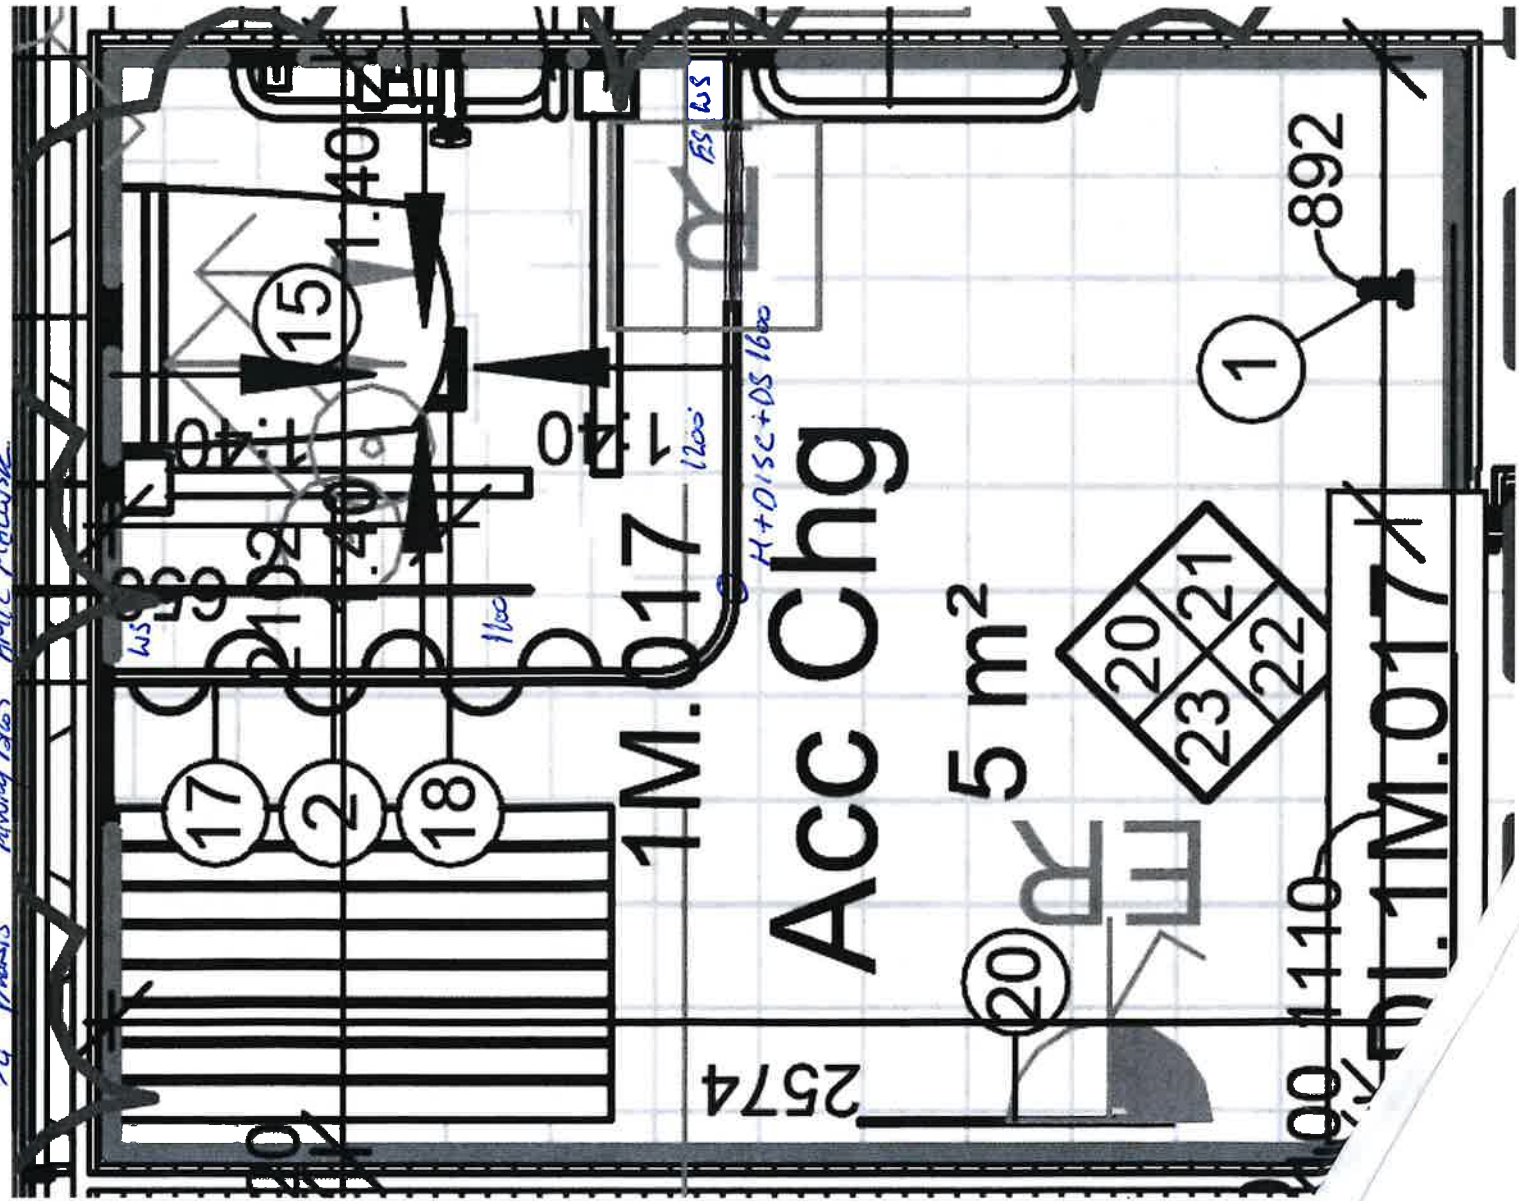

590 Phas-13 Minky BGS AMIC MALAYSIA

(NOT TO SCALE)

SG6100 SILVER WITH SG 6147 GLIDES

FIT TO CUSTOMER'S 15 LOW FLOP FLOOR LEVEL.

FLOOR TO FINISH CEILING 2590
n n p/BAND n 3615.