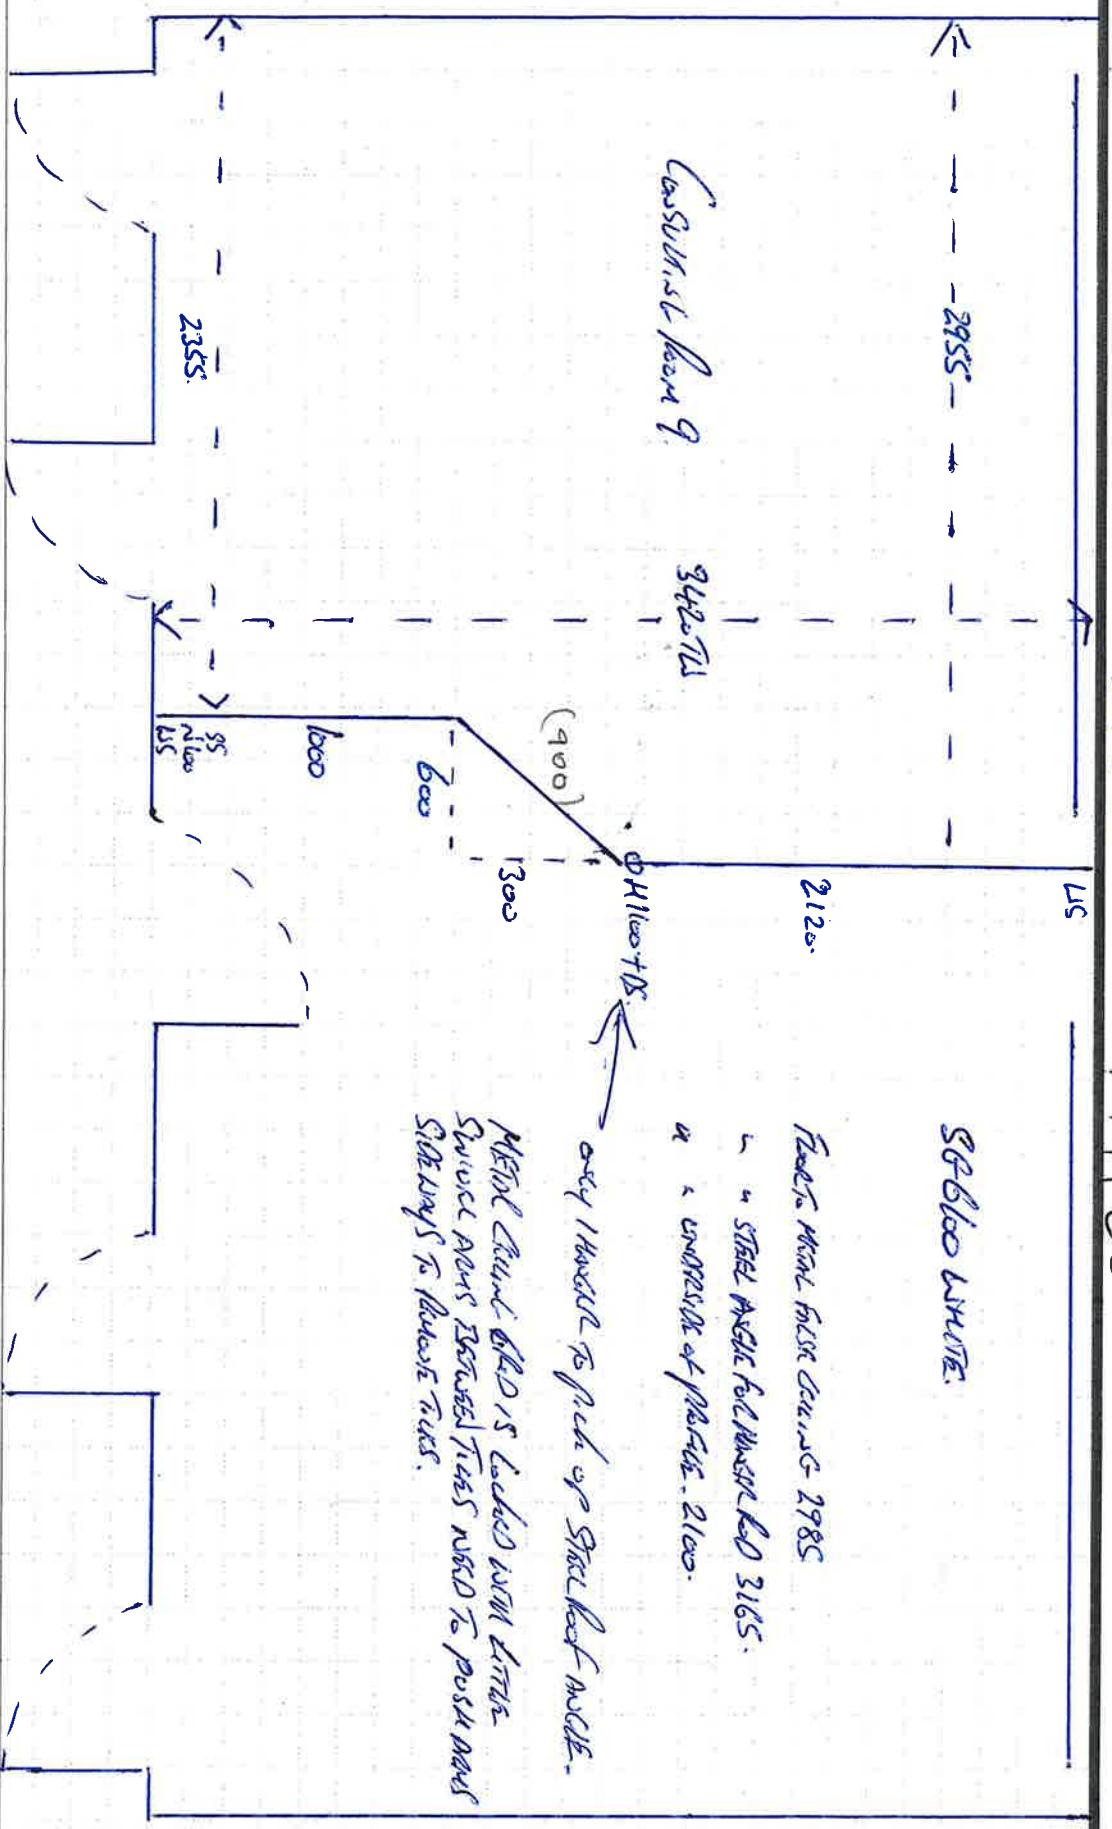

Sketch A.

A 1160

SP660 WHITE

ROOF WALL FLOOR CEILING 2985

STAIR ANGLE FOR HALLWAY 2165.
or COMPRESSOR of PHILIPPS 2100.

only 1 HALLWAY TO GO UP STAIR ROOF ANGLE.

MENTAL CHECK BIRD IS LOCKED WITH LITTLE
SWITCH MANS BECAUSE TILES WOULD TO PUSH MANS
SIDEWAYS TO RELEASE TILES.

AGREEMENT ON WORK TO BE DONE "BY OTHERS" ON SITE / PRODUCT LAYOUT

ANDERSON INTERIORS

62-66 Duncrue Street
 BELFAST BT3 9AY
 Tel: (028) 9035 8000 Fax: (028) 9035 2727
 E-mail: info@anderson-interiors.co.uk
 www.anderson-interiors.co.uk

Drawn AD Date 11/12/26
 Checked _____ Date _____
 Customer SHARON
 Site ADDS OUTPOSTS NIPROS

Approved By _____ Date _____
 Name Printed _____
 Position _____
 Company _____