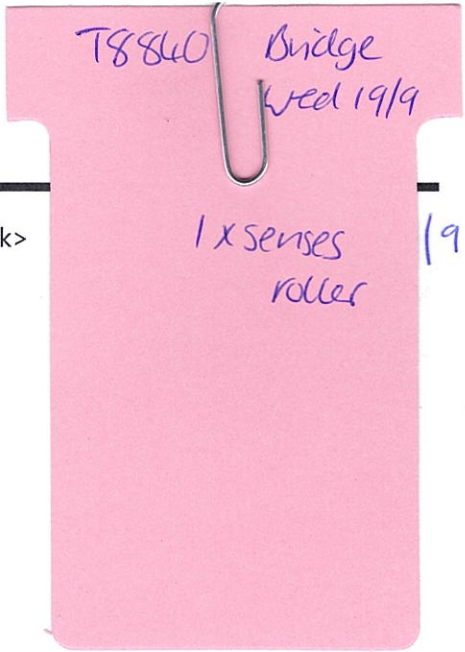

opened 3:30 7/9

Aberdeen Blind Company

From: Scott Sivewright <scott.sivewright@yahoo.co.uk>
Sent: Friday, September 7, 2018 2:18 PM
To: Aberdeen Blind Company
Subject: Order - GRAY

Afternoon,

WIDTH x DROP

1.140 x 1.142

Roller Blind - Vitra - Vapour
With Eclipse covered Cassette
Wrap around bottom bar with Chrome end caps
Chrome control chain 1.000 in length

Regards

Alexis Sivewright

Bridge Carpets Banff Ltd