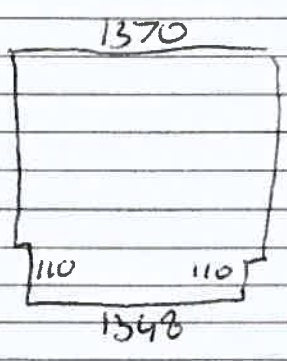

CRATKIE - BRUNNEN
Post Code: AB35 5TP

DATE
MEASURED/ORDERED
25/03/26

Measured By:
SN + GM

Room	Width	Drop	Slat Size	Colour	Control LH or RH	Fitting Height	Price
over ①	2961	2540	↓	AMANTER ASC	RH		
②	2590	↓		DARK BEIGE	RH		
③	2565	↓				RH	
④	1353	2475				RH	
⑤	1362	↓				RH	
TU ⑥	1370	2500			DRISSA BRONZE	RH	
				SIMO 1. REUS 16.		6x boxes.	