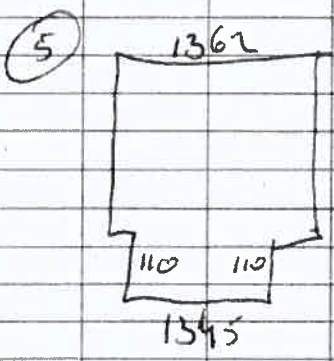

CRATKIE - BRUNNEN
Post Code: AB35 5TP

DATE
MEASURED/ORDERED
25/03/26

Measured By:
SN + GM

Room	Width	Drop	Slat Size	Colour	Control LH or RH	Fitting Height	Price
over ①	2961	2540	↓	AMANTER ASC	RH		
②	2590	↓		DARK BEIGE	RH		
③	2565	↓				RH	
④	1353	2475				RH	
⑤	1362	↓				RH	
TU ⑥	1370	2500			DRISSA BRONZE	RH	
				SIMO 1. REUS 16.		6x boxes.	

TOTAL PRICE £

SHOP OPEN Mon-Fri 8 - 5

VAT Reg. No. 265 3431 64

Registered No.: 130460

Russen - Russell barber 78@gmail.com
- 07866 718587