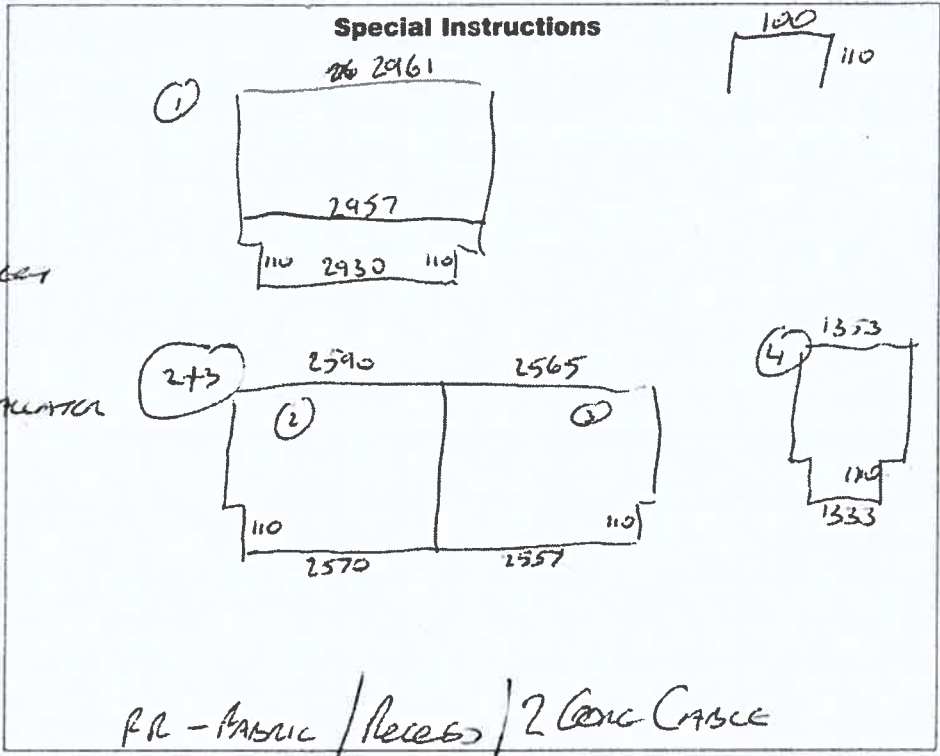

CRATKIE - BRUNNEN
Post Code: AB35 5TP

DATE
MEASURED/ORDERED
25/03/26

Measured By:
SN + GM

Room	Width	Drop	Slat Size	Colour	Control LH or RH	Fitting Height	Price
over ①	2961	2540	↓	AMANTER ASC	RH		
②	2590	↓		DARK BEIGE	RH		
③	2565	↓				RH	
④	1353	2475				RH	
⑤	1362	↓				RH	
TU ⑥	1370	2500			DRISSA BRONZE	RH	
				SIMO 1. REUS 16.		6x boxes.	

TOTAL PRICE £

SHOP OPEN Mon-Fri 8 - 5

VAT Reg. No. 265 3431 64

Registered No.: 130460

Russen - Russell barber 78@gmail.com
- 07866 718587