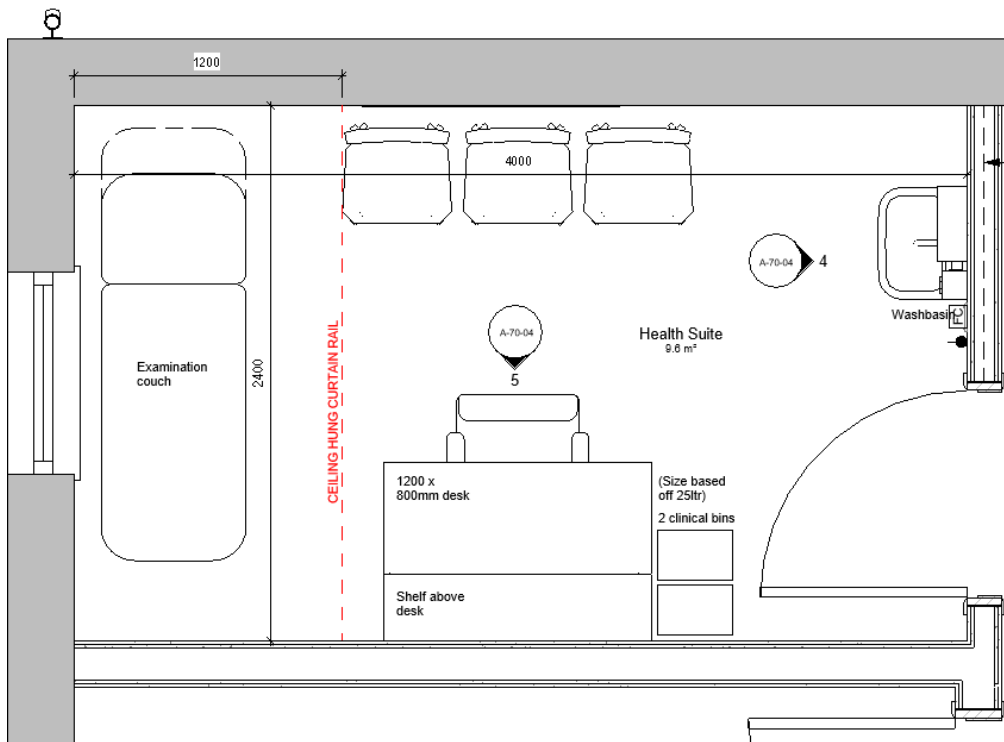

Hi Graeme,

As discussed just now please see the below link to the type of curtains NHS are providing to the Health Suite:

[Behrens Hospital Blue FR Disposable Curtain - Eyelets - FD-E / HBL](#)

We are looking to get a straight ceiling height curtain track that's suitable for these. The width of the room is 2.4m, please see the floor plan sketch below.