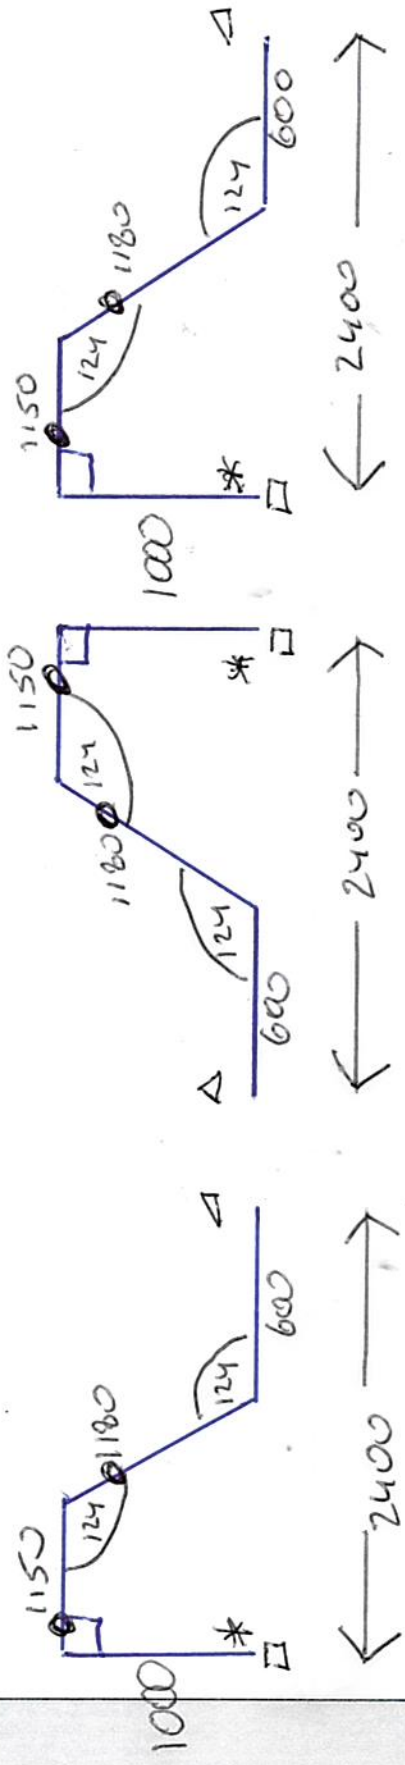

Track nr	Width 1 (mm)	Width 2 (mm)	Width 3 (mm)	140mm overlap (YES/NO)	Rail Colour (Silver/White)	Poles		WALL BRACKET (nr)	WALL MOUNT		Runners	Dust Cover (mm)	Profile (round/square)	Punched		Top Fix Brackets (nr)	Bombs (nr)	Track feet	Brace Bar # (mm)
						Length (mm)	Number		Size (mm x mm)	Number				RHS (v)	LHS (v)				
1	500	1170	1300	S	5	300	1	1			30	Y		*		✓			
2	1000	1150	1180	600	"	"	2	1			40	"		*		✓			
3	500	1170	1300		"	"	1	1			30	"		*		✓			
4																			
5																			
6																			
7																			
8																			

3x * Runners
 5x O Pole + Top base
 3x □ 6610 Brackets
 3x A 6611 End Cap

Bar Au Separate Rooms + Main On Bar Wano 6 + Room 6

Room 27

Room 26

Room 25

Ward 5

Track nr	Width 1 (mm)	Width 2 (mm)	Width 3 (mm)	140mm overlap (YES/NO)	Rail Colour Silver/White	Poles		WALL BRACKET (nr)	WALL MOUNT		Runners	Dust Cover (mm)	Profile (round/square)	Punched		Top Fix Brackets (nr)	Bombs (nr)	Track feet	Brace Bar (mm)
						Length (mm)	Number		Size (mm x mm)	Number				RHS (v)	LHS (v)				
1	600	1180	1150	1000	5	300	2	1			40	✓		*		1			
2	1000	1150	1180	600	4	4	2	1			40	✓		*		1			
3	600	1225	1400		2	6	1	1			30	✓		*		1			
4																			
5																			
6																			
7																			
8																			

- 3x * Poles
- 5x O Pole + Insert
- 3x □ 6610 BRACKET
- 3x △ 6611 BRACKET

BAR ALL SEPERATE ROOMS + MARK ON BAR WARD No + Room No

Room 28

Room 29

Room 30

Wano 5

Track nr	Width 1 (mm)	Width 2 (mm)	Width 3 (mm)	140mm overlap (YES/NO)	Rail Colour Silver/White	Poles		WALL BRACKET (nr)	WALL MOUNT		Runners	Dust Cover (mm)	Profile (round/square)	Punched		Top Fix Brackets (nr)	Bombs (nr)	track feet	Brace Bar (mm)
						Length (mm)	Number		Size (mm x mm)	Number				RHS (v)	LHS (v)				
1	1000	1150	1180	600	S	300	2	1			40			*		/			
2	600	1180	1150	1000	W	11	2	1			40			*		/			
3	1000	1150	1180	600	W	4	2	1			40			*		/			
4																			
5																			
6																			
7																			
8																			