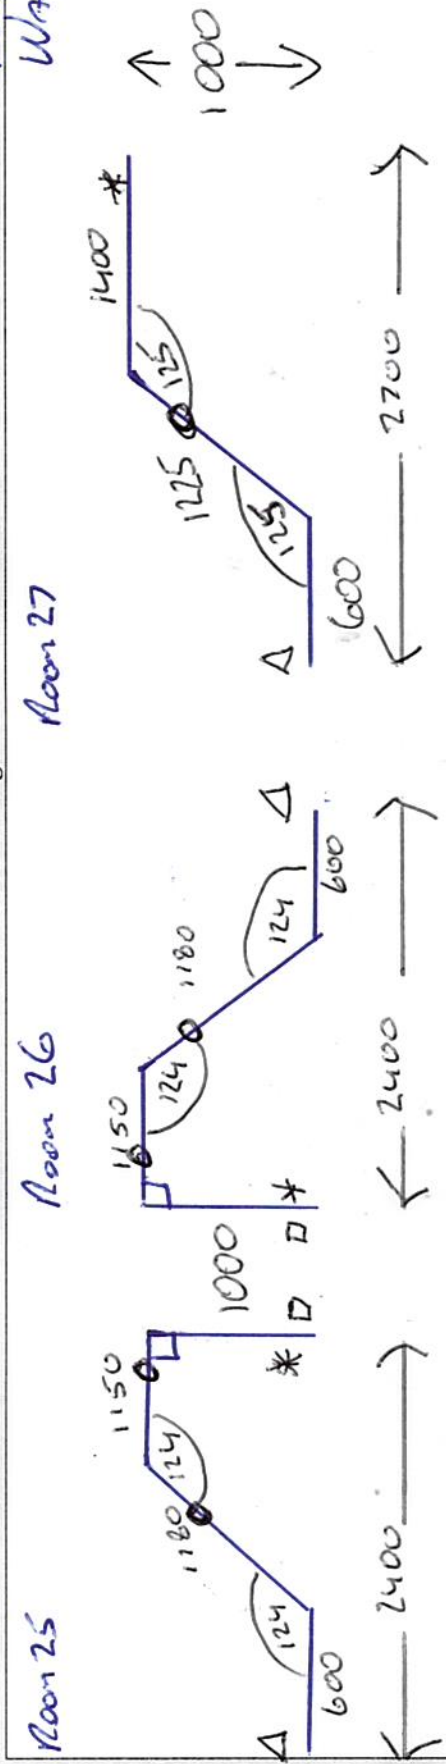

Room 27

Room 26

Room 25

Ward 5

Track nr	Width 1 (mm)	Width 2 (mm)	Width 3 (mm)	140mm overlap (YES/NO)	Rail Colour Silver/White	Poles		WALL BRACKET (nr)	WALL MOUNT		Runners	Dust Cover (mm)	Profile (round/square)	Punched		Top Fix Brackets (nr)	Bombs (nr)	Track feet	Brace Bar (mm)
						Length (mm)	Number		Size (mm x mm)	Number				RHS (v)	LHS (v)				
1	600	1180	1150	1000	5	300	2	1			40	✓		*		1			
2	1000	1150	1180	600	4	4	2	1			40	✓		*		1			
3	600	1225	1400		2	6	1	1			30	✓		*		1			
4																			
5																			
6																			
7																			
8																			

- 3x * Poles
- 5x O Pole + Insert
- 3x □ 6610 BRACKET
- 3x △ 6611 BRACKET

BAR ALL SEPERATE ROOMS + MARK ON BAR WARD No + Room No