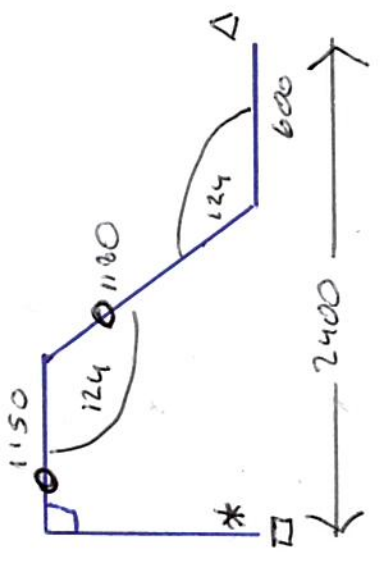

Track nr	Width 1 (mm)	Width 2 (mm)	Width 3 (mm)	140mm overlap (YES/NO)	Rail Colour (Silver/White)	Poles		WALL BRACKET (nr)	WALL MOUNT		Runners	Dust Cover (mm)	Profile (round/square)	Punched		Top Fix Brackets (nr)	Bombs (nr)	Track feet	Brace Bar # (mm)
						Length (mm)	Number		Size (mm x mm)	Number				RHS (v)	LHS (v)				
1	500	1170	1300	S	5	300	1	1			30	Y		*		✓			
2	1000	1150	1180	600	"	"	2	1			40	"		*		✓			
3	500	1170	1300		"	"	1	1			30	"		*		✓			
4																			
5																			
6																			
7																			
8																			

3x 1 Poles
 4x Pole + Track Insert
 3x 6610 Bracket
 3x 6611 End Cover

Room 28

Room 29

Room 30

Wano 6

Track nr	Width 1 (mm)	Width 2 (mm)	Width 3 (mm)	140mm overlap (YES/NO)	Rail Colour (Silver/White)	Poles		WALL BRACKET (nr)	WALL MOUNT		Runners	Dust Cover (mm)	Profile (round/square)	Punched		Top Fix Brackets (nr)	Bombs (nr)	track feet	Brace Bar (mm)
						Length (mm)	Number		Size (mm x mm)	Number				RHS (v)	LHS (v)				
1	1000	1150	1180	600	S	300	2	1			40	Y		*		/			
2					"	"	1	1			40	"		*		/			
3					"	1	2	1			40	"		*		/			
4																			
5																			
6																			
7																			
8																			

- 3x * Poles
- 5x O Pole + Insert
- 3x □ 6610 BRACKET
- 3x △ 6611 BRACKET

BAR ALL SEPERATE ROOMS + MARK ON BAR WARD No + Room No

Room 28

Room 29

Room 30

Wano 5

Track nr	Width 1 (mm)	Width 2 (mm)	Width 3 (mm)	140mm overlap (YES/NO)	Rail Colour Silver/White	Poles		WALL BRACKET (nr)	WALL MOUNT		Runners	Dust Cover (mm)	Profile (round/square)	Punched		Top Fix Brackets (nr)	Bombs (nr)	track feet	Brace Bar (mm)
						Length (mm)	Number		Size (mm x mm)	Number				RHS (v)	LHS (v)				
1	1000	1150	1180	600	S	300	2	1			40			*		/			
2	600	1180	1150	1000	W	11	2	1			40			*		/			
3	1000	1150	1180	600	W	4	2	1			40			*		/			
4																			
5																			
6																			
7																			
8																			