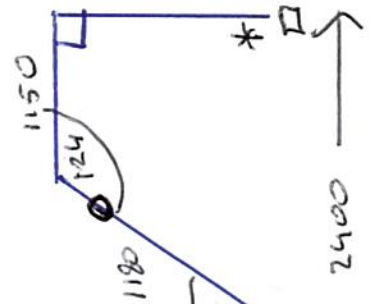

Track nr	Width 1 (mm)	Width 2 (mm)	Width 3 (mm)	140mm overlap (YES/NO)	Rail Colour (Silver/White)	Poles		WALL BRACKET (nr)	WALL MOUNT		Runners	Dust Cover (mm)	Profile (round/square)	Punched		Top Fix Brackets (nr)	Bombs (nr)	Track feet	Brace Bar # (mm)
						Length (mm)	Number		Size (mm x mm)	Number				RHS (v)	LHS (v)				
1	500	1170	1300	S	5	300	1	1			30	Y		*		✓			
2	1000	1150	1180	600	"	"	2	1			40	"		*		✓			
3	500	1170	1300		"	"	1	1			30	"		*		✓			
4																			
5																			
6																			
7																			
8																			

3x 1 Poles
 4x Pole + Track Insert
 3x 6610 Bracket
 3x 6611 End Cover

Room 28

Room 29

Room 30

Wano 6

Track nr	Width 1 (mm)	Width 2 (mm)	Width 3 (mm)	140mm overlap (YES/NO)	Rail Colour (Silver/White)	Poles		WALL BRACKET (nr)	WALL MOUNT		Runners	Dust Cover (mm)	Profile (round/square)	Punched		Top Fix Brackets (nr)	Bombs (nr)	track feet	Brace Bar (mm)
						Length (mm)	Number		Size (mm x mm)	Number				RHS (v)	LHS (v)				
1	1000	1150	1180	600	S	300	2	1			40	Y		*		/			
2					"	"	1	1			40	"		*		/			
3					"	1	2	1			40	"		*		/			
4																			
5																			
6																			
7																			
8																			

- 3x * Poles
- 5x O Pole + Insert
- 3x □ 6610 BRACKET
- 3x △ 6611 BRACKET

BAR ALL SEPERATE ROOMS + MARK ON BAR WARD No + Room No

Room 28

Room 29

Room 30

Wano 5

Track nr	Width 1 (mm)	Width 2 (mm)	Width 3 (mm)	140mm overlap (YES/NO)	Rail Colour Silver/White	Poles		WALL BRACKET (nr)	WALL MOUNT		Runners	Dust Cover (mm)	Profile (round/square)	Punched		Top Fix Brackets (nr)	Bombs (nr)	track feet	Brace Bar (mm)
						Length (mm)	Number		Size (mm x mm)	Number				RHS (v)	LHS (v)				
1	1000	1150	1180	600	S	300	2	1			40			*		/			
2	600	1180	1150	1000	W	11	2	1			40			*		/			
3	1000	1150	1180	600	W	4	2	1			40			*		/			
4																			
5																			
6																			
7																			
8																			