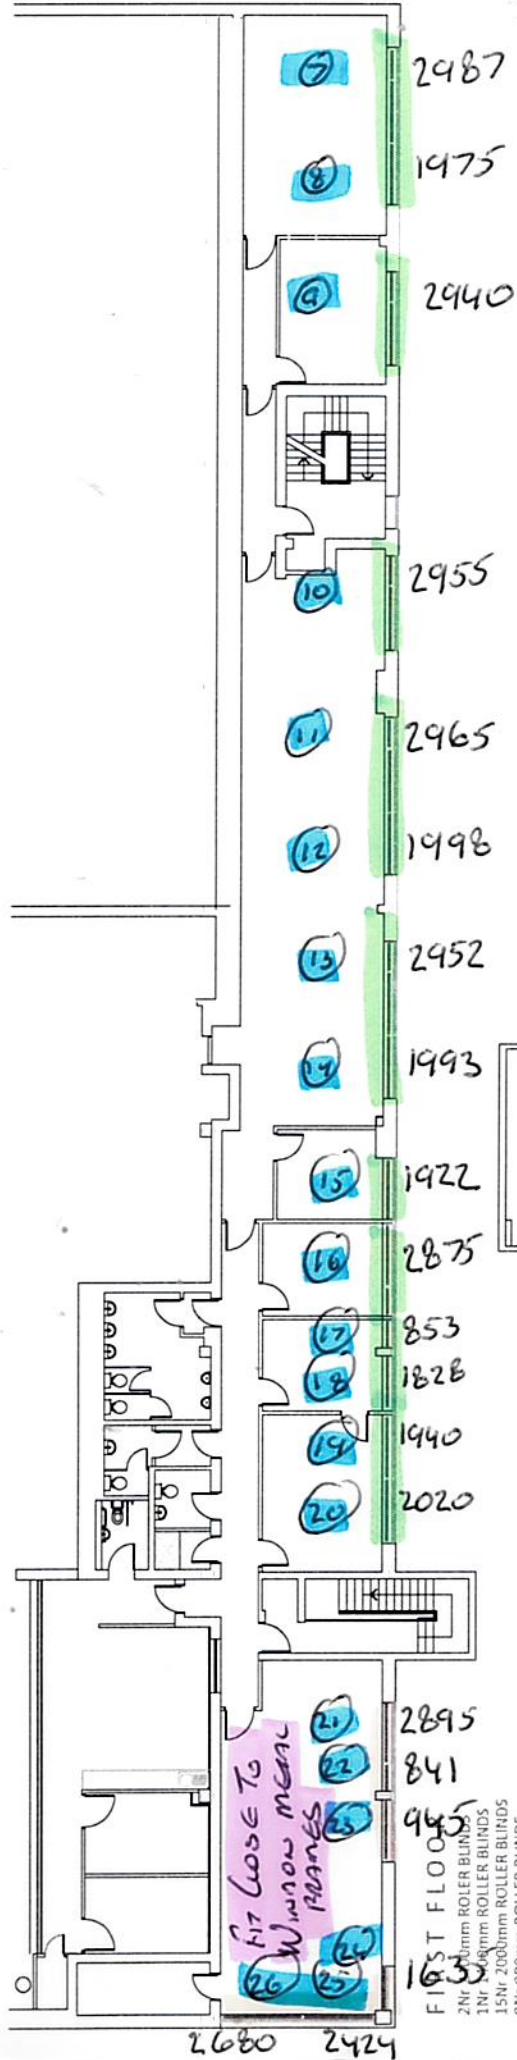

Post Code: AB12 4TB

DATE  
MEASURED/ORDERED  
30/01/26

Measured By:

SN

PAUL 07595 068124

ABC0425

Room	Width	Drop	Slat Size	Colour	Control LH or RH	Fitting Height	Price	
TOP (57)	2978	1150	Plan	Plasma	L	2600	181	
	1975				R		129	
	2945				R		181	
	2938				R		181	
	2940				L		181	
	1955				R		129	
	2987				L		181	
	1975				R		129	
	2940				R		181	
	2955				R		181	
	2965				L		181	
	1998				R		139	
	2052				L		181	
	1993				R		129	
	1922				L		129	
	2875				R		181	
	853				L		21	
	1828				R		129	
	1940				L		129	
	2020				R		138	
	2895			BRILLIANT B/O	L		207	
	841				R		21	
	945				R		21	
40	1635	2020	x	Fit As Close To	L		207	
45	2424		x	Window As Poss	L		287	
45	2680		x	LONG windows	R		274	
TOTAL PRICE							6970 + Vat	

6  
980

20

108  
7  
315

P10

Aw Top Fix  
 Aw Recess  
 Aw 2500 RH

2978  
 1975  
 2945  
 2938  
 2940  
 1955  
 SECOND FLOOR  
 6Nr 2000mm ROLLER BLINDS  
 5Nr 900mm ROLLER BLINDS

TOTALS

2Nr	2400mm	- 2.1m DROP
4Nr	1400mm	- 2.1m DROP
2Nr	2000mm	- 2.1m DROP
1Nr	900mm	- 2.1m DROP
34Nr	2000mm	- 1.2m DROP
20Nr	900mm	- 1.2m DROP