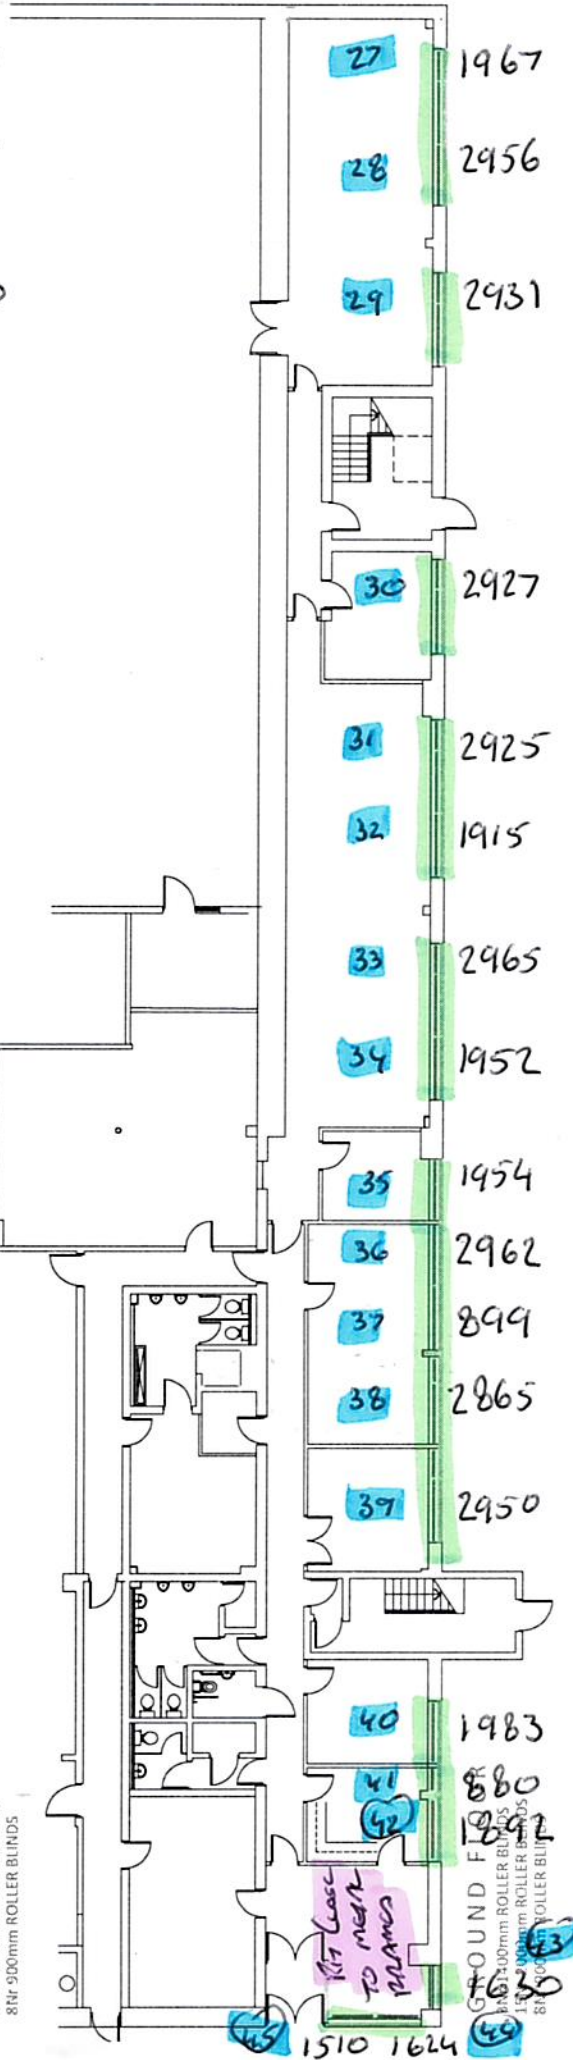

Post Code: AB12 4TB

DATE  
MEASURED/ORDERED  
30/01/26

Measured By:

SN

PAUL 07595 068124

ABC0425

Room	Width	Drop	Slat Size	Colour	Control LH or RH	Fitting Height	Price	
TOP (57)	2978	1150	Plan	Plasma	L	2600	181	
	1975				R		129	
	2945				R		181	
	2938				R		181	
	2940				L		181	
	1955				R		129	
	2987				L		181	
	1975				R		129	
	2940				R		181	
	2955				R		181	
	2965				L		181	
	1998				R		139	
	2052				L		181	
	1993				R		129	
	1922				L		129	
	2875				R		181	
	853				L		21	
	1828				R		129	
	1940				L		129	
	2020				R		138	
	2895			BRILLIANT B/O	L		207	
	841				R		21	
	945				R		21	
40	1635	2020	x	Fit As Close To	L		207	
45	2424		x	Window As Poss	L		287	
45	2680		x	LONG windows	R		274	
TOTAL PRICE							6970 + Vat	

6  
980

20

108  
7  
315

P10

Aw Top Fix  
 Aw Recess  
 Aw 2500 RH

2978  
 1975  
 2945  
 2938  
 2940  
 1955  
 SECOND FLOOR  
 6Nr 2000mm ROLLER BLINDS  
 5Nr 900mm ROLLER BLINDS

TOTALS

2Nr	2400mm	- 2.1m DROP
4Nr	1400mm	- 2.1m DROP
2Nr	2000mm	- 2.1m DROP
1Nr	900mm	- 2.1m DROP
34Nr	2000mm	- 1.2m DROP
20Nr	900mm	- 1.2m DROP

2895  
 841  
 945  
 1635  
 2895  
 841  
 945  
 1635  
 FIT FLOOR  
 2Nr 2000mm ROLLER BLINDS  
 1Nr 1400mm ROLLER BLINDS  
 15Nr 2000mm ROLLER BLINDS  
 8Nr 900mm ROLLER BLINDS

1967  
 2956  
 2931  
 2927  
 2925  
 1915  
 2965  
 1952  
 1954  
 2962  
 899  
 2865  
 2950  
 1983  
 880  
 1992  
 1635  
 1510 1624  
 1967  
 2956  
 2931  
 2927  
 2925  
 1915  
 2965  
 1952  
 1954  
 2962  
 899  
 2865  
 2950  
 1983  
 880  
 1992  
 1635  
 1510 1624  
 GROUND FLOOR  
 11Nr 2000mm ROLLER BLINDS  
 11Nr 1400mm ROLLER BLINDS  
 8Nr 900mm ROLLER BLINDS