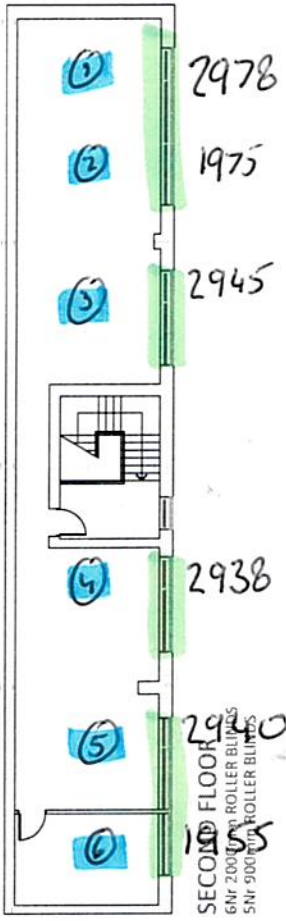

Post Code: AB12 4TB

DATE  
MEASURED/ORDERED  
30/01/26

Measured By:

SN

PAUL 07595 068124

ABC0425

Room	Width	Drop	Slat Size	Colour	Control LH or RH	Fitting Height	Price	
TOP (57)	2978	1150	Plan	Plasma	L	2600	181	
	1975				R		129	
	2945				R		181	
	2938				R		181	
	2940				L		181	
	1955				R		129	
	2987				L		181	
	1975				R		129	
	2940				R		181	
	2955				R		181	
	2965				L		181	
	1998				R		139	
	2052				L		181	
	1993				R		129	
	1922				L		129	
	2875				R		181	
	853				L		21	
	1828				R		129	
	1940				L		129	
	2020				R		138	
	2895			BRILLIANT B/O	L		207	
	841				R		21	
	945				R		21	
40	1635	2020	x	Fit As Close To	L		207	
45	2424		x	Window As Poss	L		287	
45	2680		x	LONG windows	R		274	
TOTAL PRICE							6970 + Vat	

6  
980

20

108  
7  
315

P10

Aw Top Fix  
 Aw Recess  
 Aw 2500 RH

2978  
 1975  
 2945  
 2938  
 2940  
 1955  
 SECOND FLOOR  
 6Nr 2000mm ROLLER BLINDS  
 5Nr 900mm ROLLER BLINDS

TOTALS

2Nr	2400mm	- 2.1m DROP
4Nr	1400mm	- 2.1m DROP
2Nr	2000mm	- 2.1m DROP
1Nr	900mm	- 2.1m DROP
34Nr	2000mm	- 1.2m DROP
20Nr	900mm	- 1.2m DROP