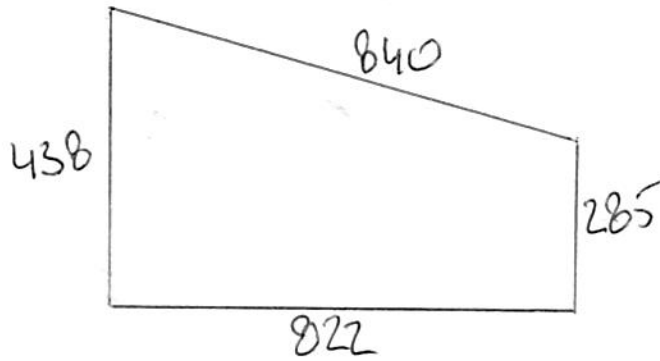

TO : RAINBOW

REF : 50243 ROSES

ABERDEEN BLIND COMPANY

ESTABLISHED 1952

32 Esslemont Avenue,
Aberdeen AB25 1SP
t: 01224 637609
f: 01224 631172
sales@aberdeen-blinds.co.uk
www.aberdeen-blinds.co.uk

All RAIN WIDTHS