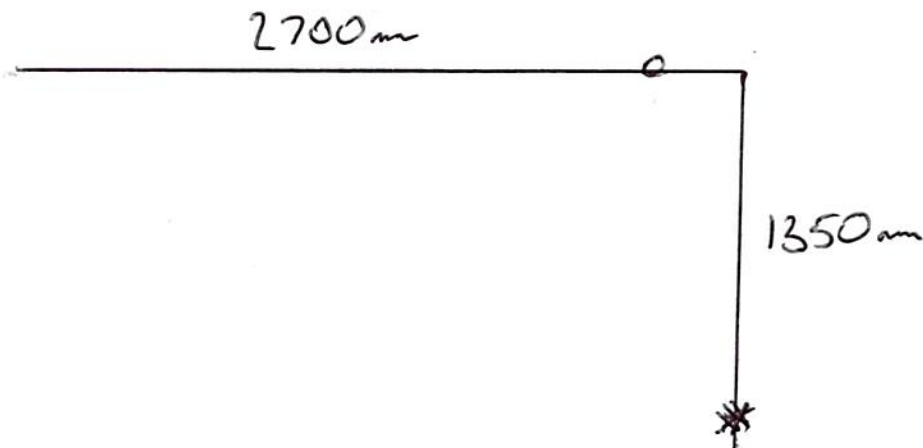

SC@100 Silver

2no 6609
40no 6147
* 1no 6086 + Mac
o 1no Pole Complete 700mm
6110 To Suit

All MADE Up IN PLASTIC
SLEEVE