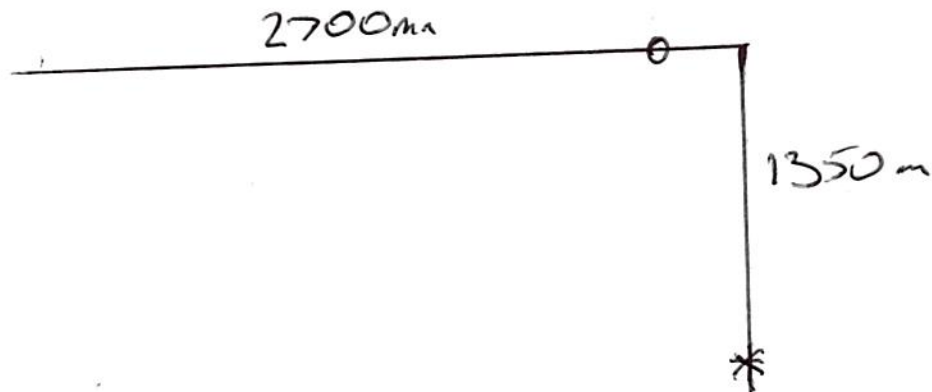

To: Rainbow

Ref: ABC210 ROBERTSON

Date: 29/04/25

Req: 07/05/25

ABERDEEN BLIND COMPANY

ESTABLISHED 1952

32 Esslemont Avenue,

Aberdeen AB25 1SP

t: 01224 637609

f: 01224 631172

sales@aberdeen-blinds.co.uk

www.aberdeen-blinds.co.uk

SG 6100 Silver

- 2 no 6609
- 40 no 6147
- 1 no 6086 + PUNCHES
- o 1 no Pole Complete 700mm
- 6110 to suit

All MADE UP IN PLASTIC
SLEEVE