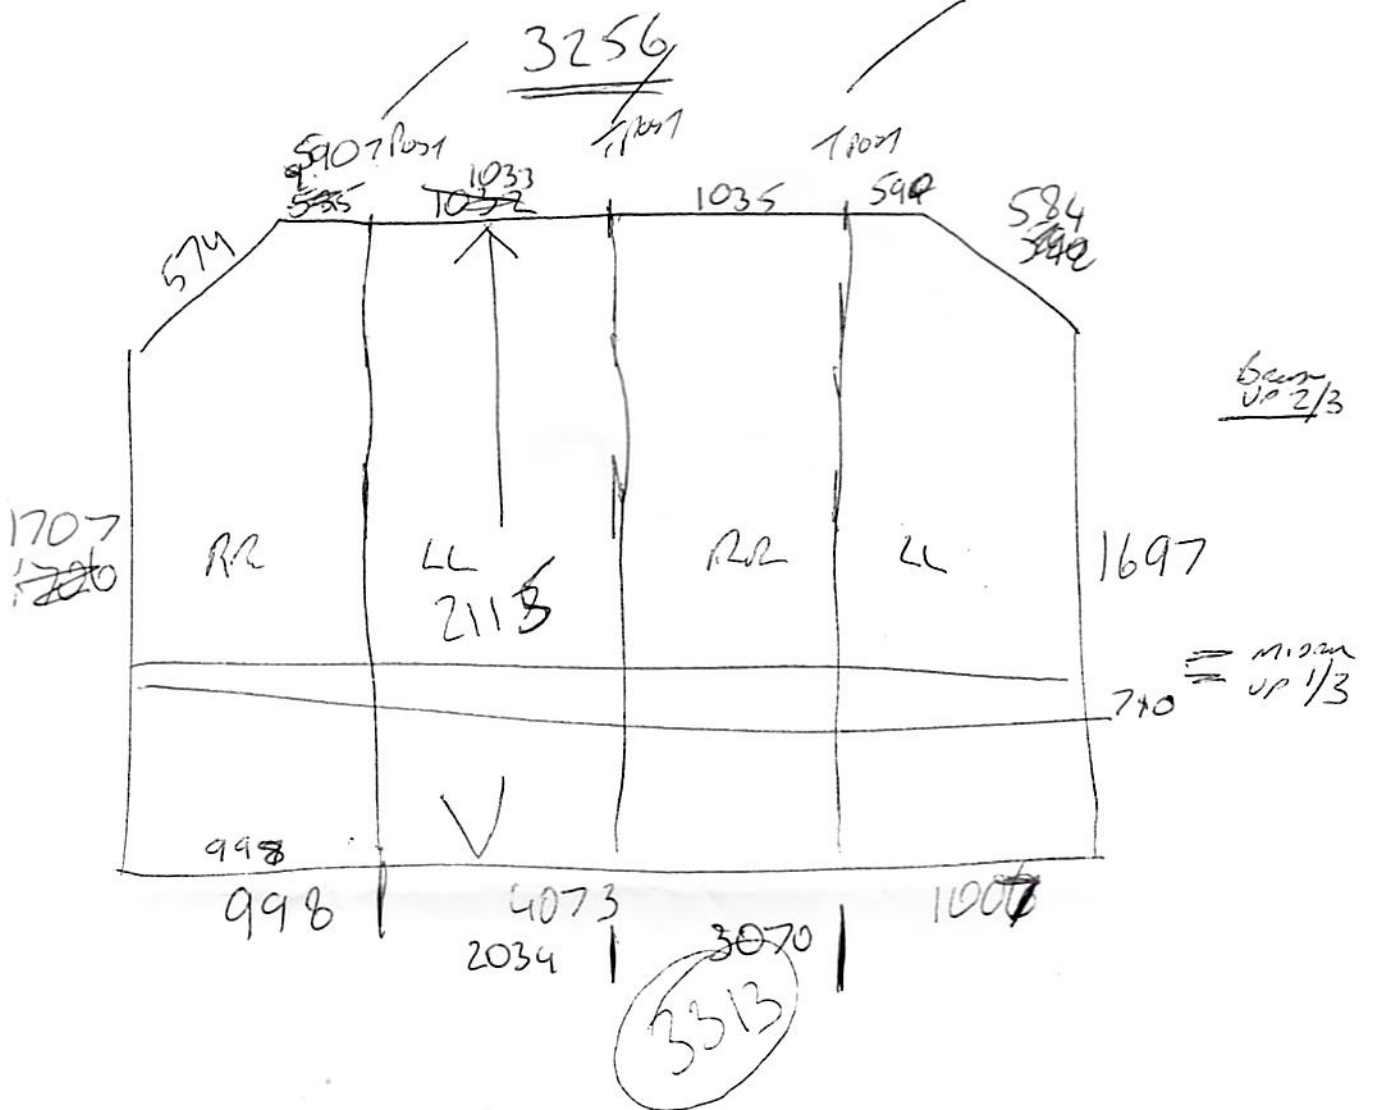

sales@aberdeen-blinds.co.uk

www.aberdeen-blinds.co.uk

denise.niddine@hotmail.com

76m 105cm L 46m

Wana Wana
Wana Wana

MDMAL 705
BREAL 1410