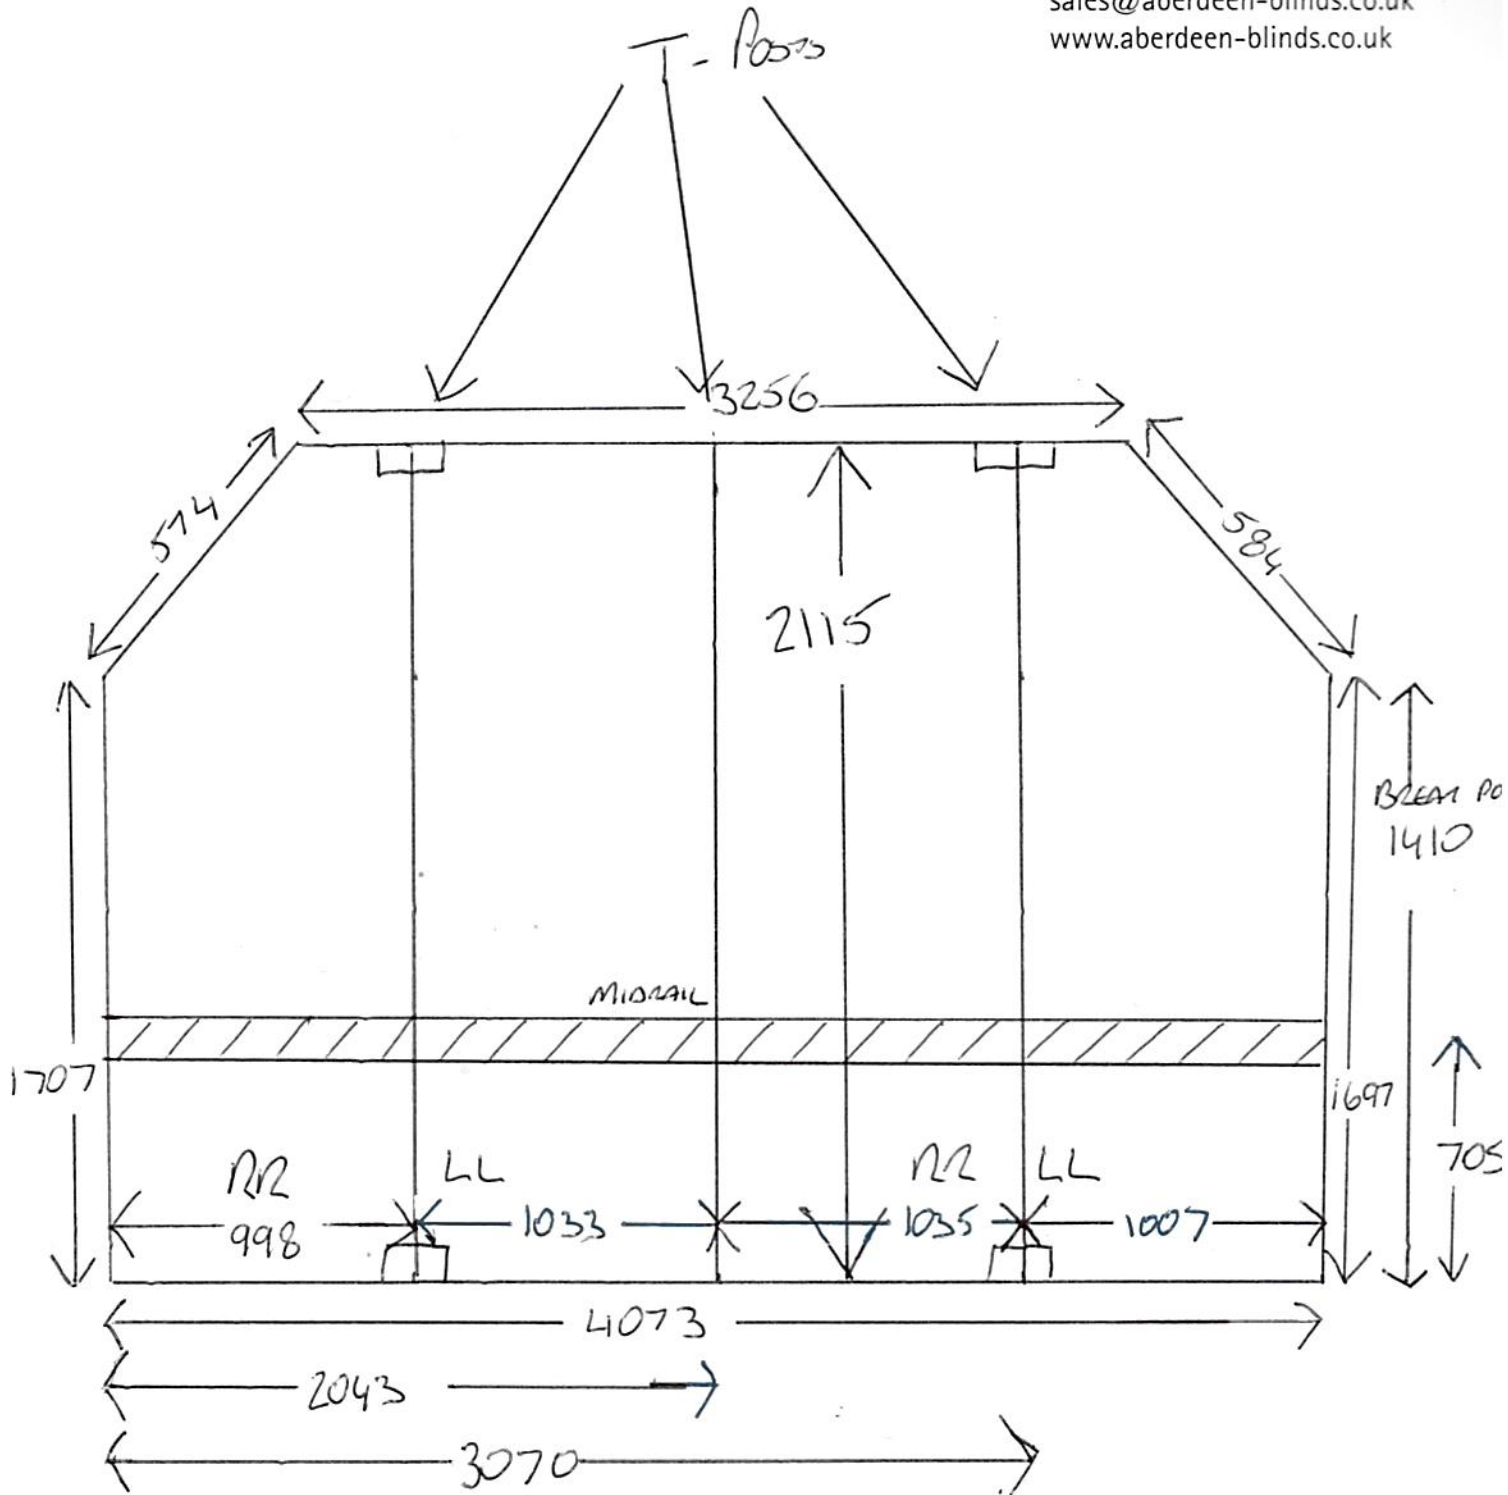

sales@aberdeen-blinds.co.uk

www.aberdeen-blinds.co.uk

denise.niddine@hotmail.com

76m 105cm L 46m

Wana Wana
Wana Wana

MDMAL 705
BREAL 1410